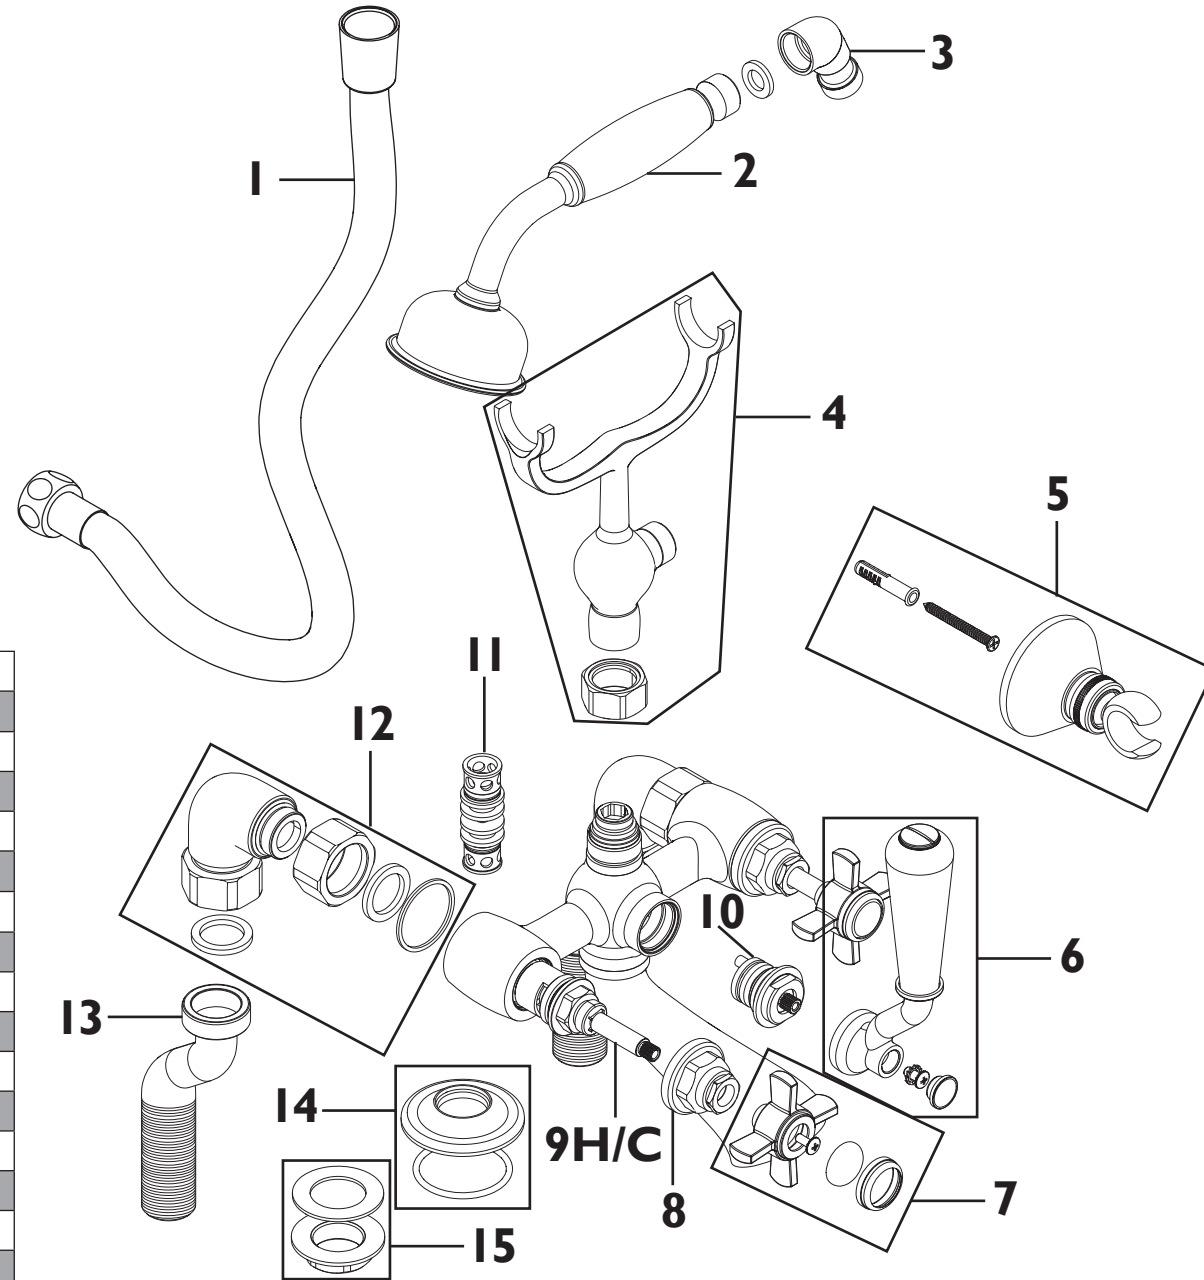

Product Code: TDC_02

Revision: D3

1	1.5m Cone to Nut Hose
2	Handset
3	Handset Elbow
4	Cradle
5	Wall Bracket
6	Diverter Handle
7	Handle Assembly (Pair)
8	Shroud
9H	3/4" Hot Ceramic Disc Valve
9C	3/4" Cold Ceramic Disc Valve
10	Diverter Valve
11	Diverter Shuttle
12	Elbow Assembly
13	Pillar Legs (Pair)
14	Plinth
15	3/4" Backnut & Washer (Pair)