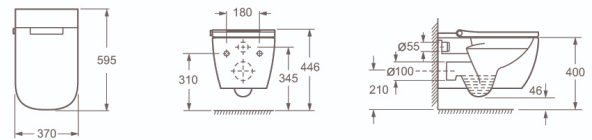

TECHNICAL DATA SHEET

ESSENCE WALL HUNG SMART WC PAN - RIMLESS

Category: Smart Toilet

Weight: 35.5kg

Range: Essence

Guarantee: 1 year (extendable to 3 years)

Code: CH10166ZR

Dimensions are in millimetres except thread sizes which are BSP imperial.