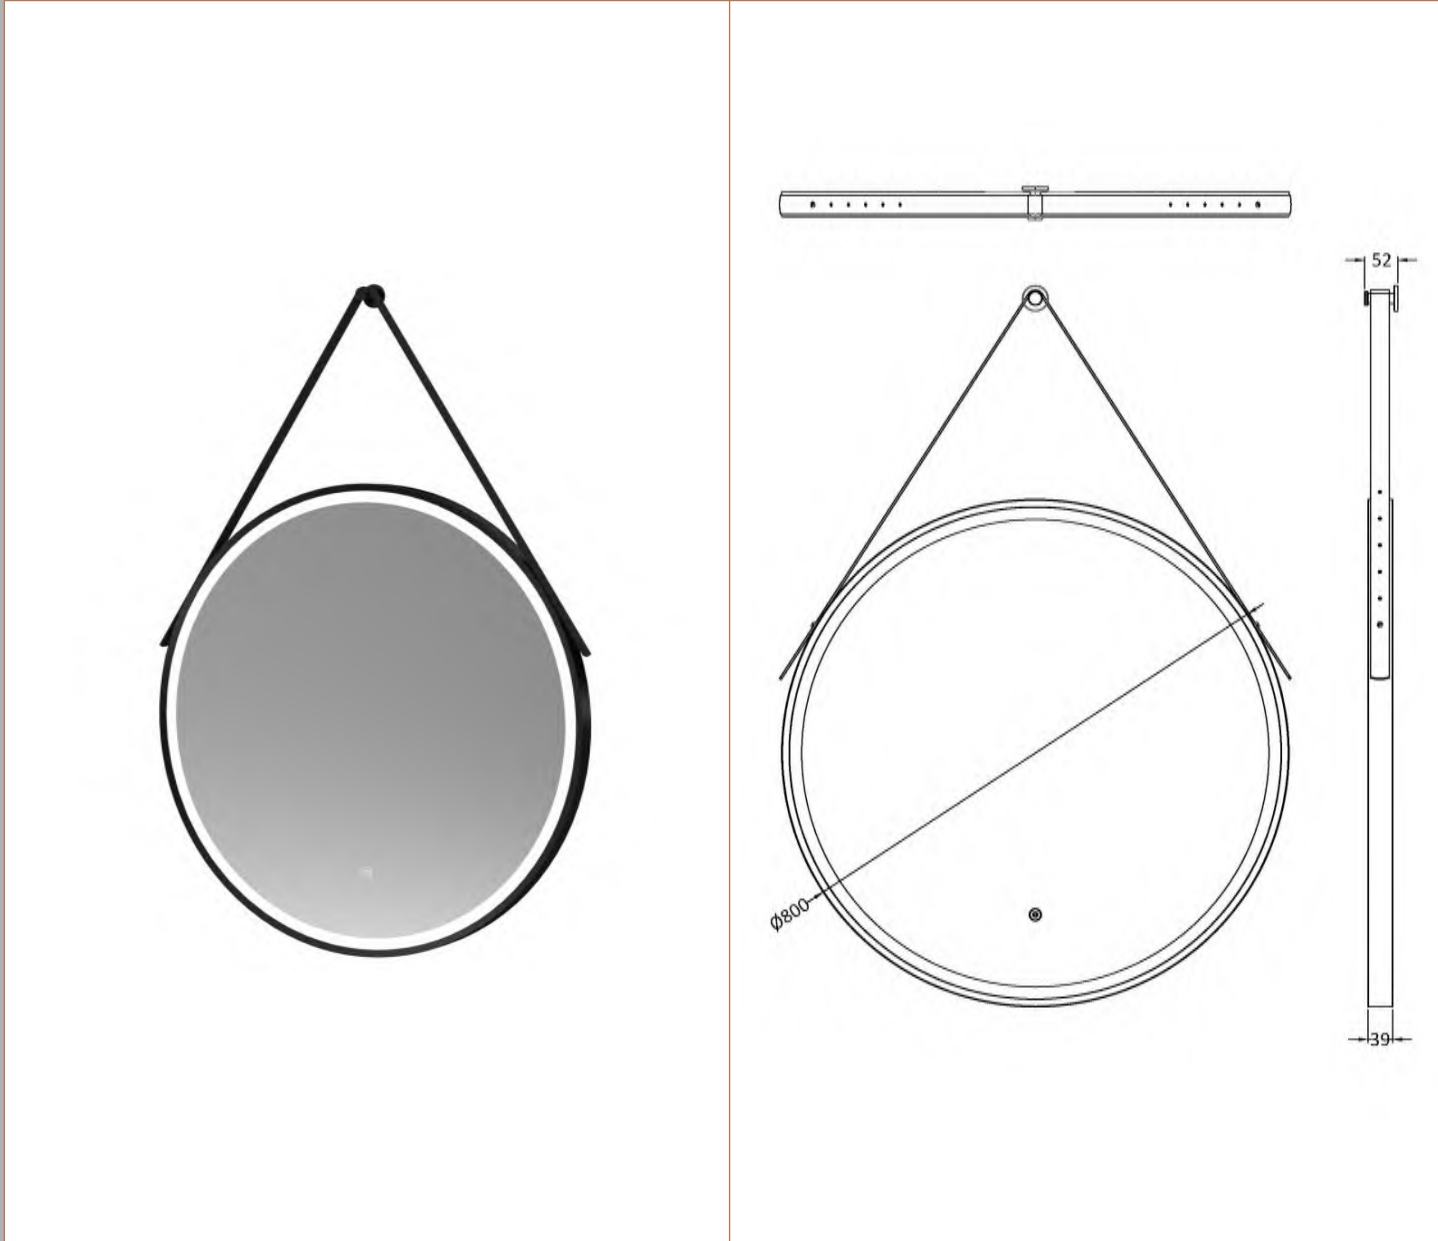

Sales Code: LQ721

Description: 800mm Round Illuminated Mirror

Product Dimensions

Height (mm):	800
Width (mm):	800
Depth (mm):	40
Nett Weight (kg):	10

Packaging Dimensions

Height (mm):	105
Width (mm):	900
Depth (mm):	900
Gross Weight (kg):	10

Packaging Data

Box Colour:	Brown Cardboard Box - Printed
Box Qty:	1
Label Size:	x
Label Colour:	
Label Qty:	

Outer Box Dimensions (If Applicable)

Height (mm):	
Width (mm):	
Depth (mm):	
Gross Weight (kg):	
Barcode:	5056462654362

Product Details

Country of Origin:	China
Fitting Instruction:	No
Certification:	CE: FSC: No WEEE: Yes RoHS: Yes
	EMC: Yes LYD: Yes ECOMP: ECIRC:
Product Material:	Aluminium
Colour/Finish:	Black
No of Shelves:	0
Fixings Included:	Yes
Light Power Source:	Mains Supply
No of Lights:	2
Bulb Type:	Led 6000K
Voltage:	12
Operation Method:	Touch Sensor
Bulb Watt:	21
Product Features:	Demister
Illuminated:	Yes