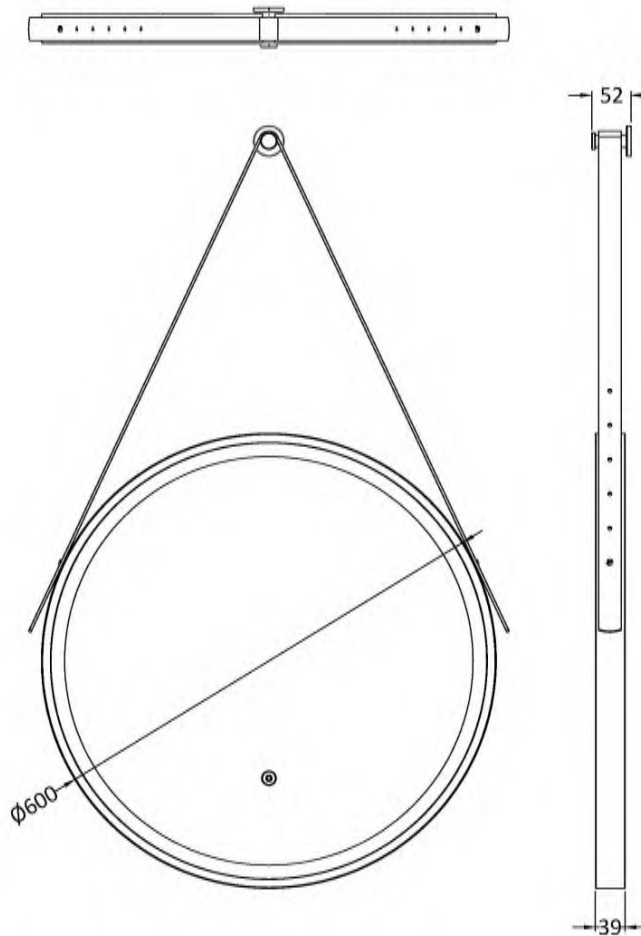

### Product Dimensions

Height (mm):	600
Width (mm):	600
Depth (mm):	40
Nett Weight (kg):	5

### Packaging Dimensions

Height (mm):	105
Width (mm):	700
Depth (mm):	700
Gross Weight (kg):	7

### Outer Box Dimensions (If Applicable)

Height (mm):	
Width (mm):	
Depth (mm):	
Gross Weight (kg):	
Barcode:	5056462654331

### Product Dimensions

Height (mm):	800
Width (mm):	800
Depth (mm):	40
Nett Weight (kg):	10