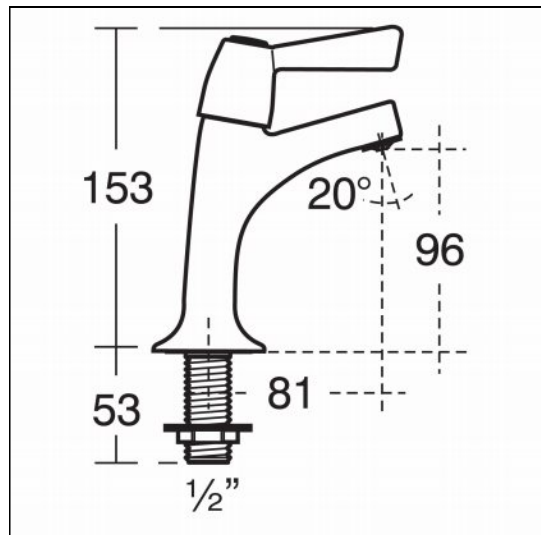

## ILLUSTRATED

**B1679** Alterna 21 1/2" high neck pillar taps with lever handles (pair)

### ILLUSTRATED PRODUCT DETAILS

**Materials**

**B1679** Chrome Plated Brass

**Finishes**

**B1679**  Chrome (AA)

**Special Notes**

Features a bigger lever than Sandringham 21 high neck pillar taps for easier control.