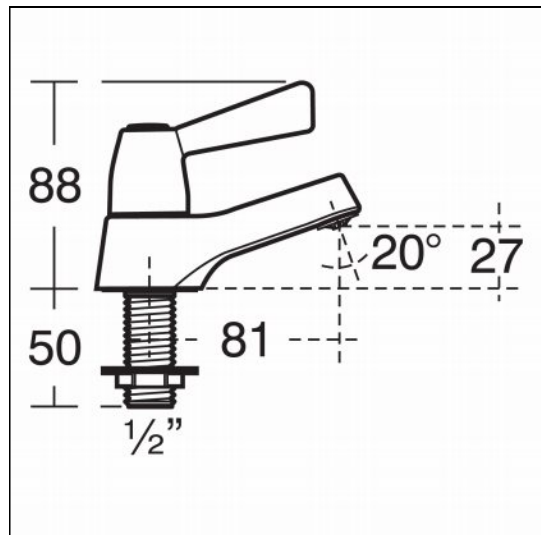

## ILLUSTRATED

**B1678** Alterna 21 1/2" pillar taps with lever handles (pair)

### ILLUSTRATED PRODUCT DETAILS

**Materials**

**B1678** Chrome Plated Brass

**Finishes**

**B1678**  Chrome (AA)

**Special Notes**

Features a larger lever than Sandringham 21 basin pillar taps for easier control.