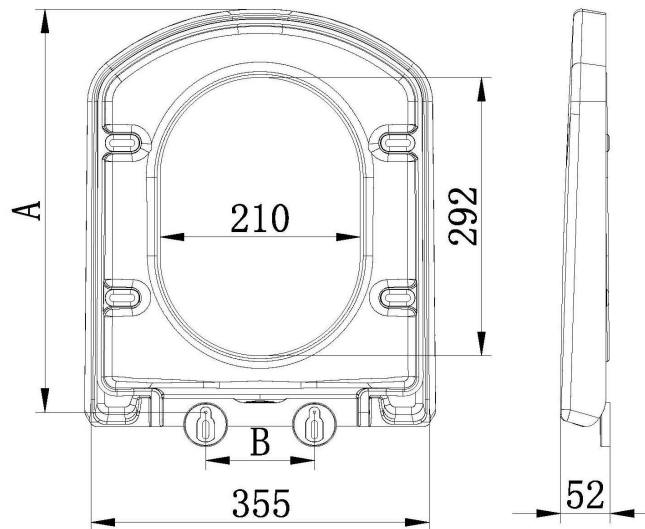

Sales Code: NCT301

Description: Cistern C/W Fittings

**Product Dimensions**

Height (mm):	420
Width (mm):	390
Depth (mm):	160
Nett Weight (kg):	13.8

**Packaging Dimensions**

Height (mm):	390
Width (mm):	185
Depth (mm):	475
Gross Weight (kg):	13.8

### Product Dimensions

Length (mm):	425
Width (mm):	355
Height (mm):	50
Nett Weight (kg):	2.7

### Packaging Dimensions

Length (mm):	475
Width (mm):	380
Height (mm):	60
Gross Weight (kg):	2.7

### Outer Box Dimensions (If Applicable)

Length (mm):	317
Width (mm):	490
Height (mm):	420
Gross Weight (kg):	15
Barcode:	5055369063345