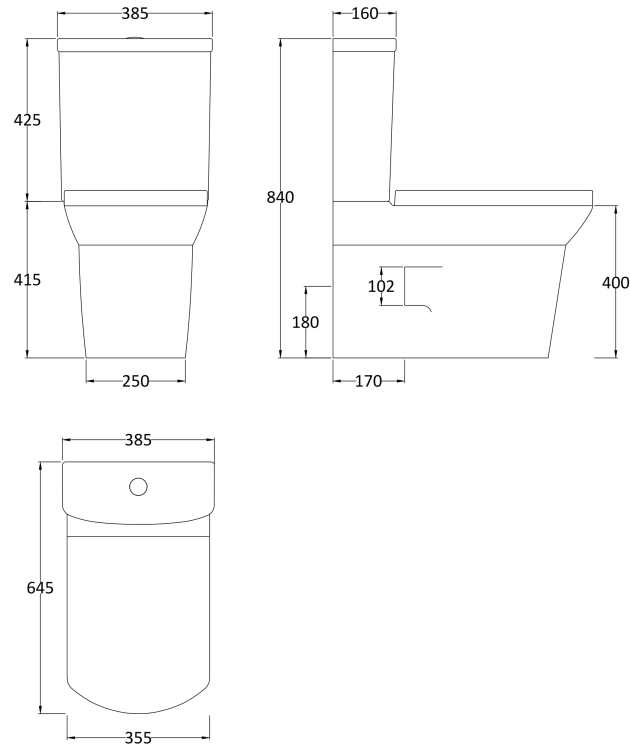

**Sales Code:** Ccl008

**Description:** Maya Flush To Wall Wc And Seat

**Packaging Details**

Barcode: 5055275895689

**Sales Code:** NCT300

**Description:** Flush To Wall Cc Pan

**Product Dimensions**

Height (mm):	400
Width (mm):	350
Depth (mm):	660
Nett Weight (kg):	35.2

**Packaging Dimensions**

Height (mm):	430
Width (mm):	380
Depth (mm):	700
Gross Weight (kg):	35.2

**Packaging Data**

Box Colour:	Brown Cardboard Box
Box Qty:	1
Label Size:	100 x 50
Label Colour:	White Label
Label Qty:	2

### Product Dimensions

Length (mm):	425
Width (mm):	355
Height (mm):	50
Nett Weight (kg):	2.7

### Packaging Dimensions

Length (mm):	475
Width (mm):	380
Height (mm):	60
Gross Weight (kg):	2.7