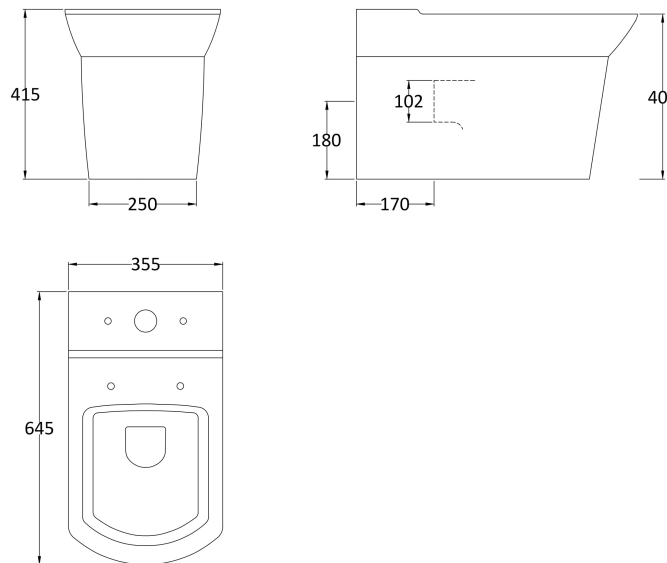

**Sales Code:** Ccl008

**Description:** Maya Flush To Wall Wc And Seat

**Packaging Details**

Barcode: 5055275895689

**Sales Code:** NCT300

**Description:** Flush To Wall Cc Pan

**Product Dimensions**

Height (mm):	400
Width (mm):	350
Depth (mm):	660
Nett Weight (kg):	35.2

**Packaging Dimensions**

Height (mm):	430
Width (mm):	380
Depth (mm):	700
Gross Weight (kg):	35.2

**Packaging Data**

Box Colour:	Brown Cardboard Box
Box Qty:	1
Label Size:	100 x 50
Label Colour:	White Label
Label Qty:	2

### Product Dimensions

Length (mm):	425
Width (mm):	355
Height (mm):	50
Nett Weight (kg):	2.7

### Packaging Dimensions

Length (mm):	475
Width (mm):	380
Height (mm):	60
Gross Weight (kg):	2.7