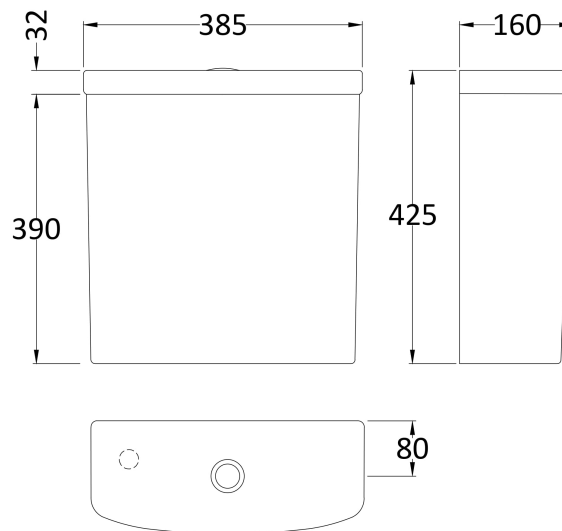

**Packaging Dimensions**

Height (mm):	430
Width (mm):	380
Depth (mm):	700
Gross Weight (kg):	35.2

**Packaging Data**

Box Colour:	Brown Cardboard Box
Box Qty:	1
Label Size:	100 x 50
Label Colour:	White Label
Label Qty:	2

Sales Code: NCT301

Description: Cistern C/W Fittings

**Product Dimensions**

Height (mm):	420
Width (mm):	390
Depth (mm):	160
Nett Weight (kg):	13.8

**Packaging Dimensions**

Height (mm):	390
Width (mm):	185
Depth (mm):	475
Gross Weight (kg):	13.8

### Product Dimensions

Length (mm):	425
Width (mm):	355
Height (mm):	50
Nett Weight (kg):	2.7

### Packaging Dimensions

Length (mm):	475
Width (mm):	380
Height (mm):	60
Gross Weight (kg):	2.7