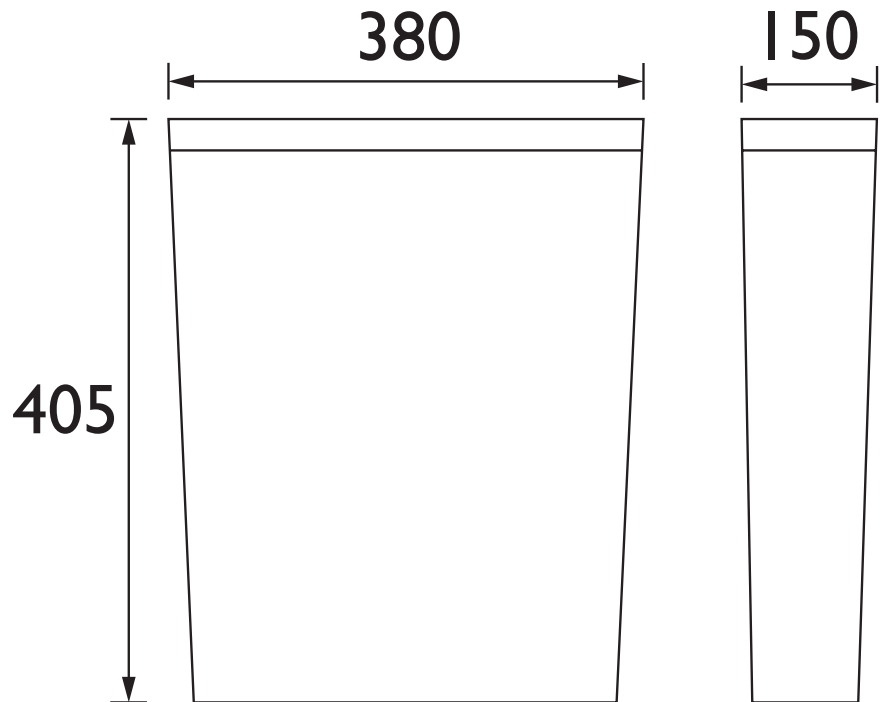

### Specification

Main Construction Material:	Vitreous China
Plumbing System Suitability:	Suitable for all plumbing systems
Finish:	White
Flush Capacity:	6lpm
Inlet Location:	Right Side
Weight (kg):	12.32
Weight Including Packaging (kg):	14.48
Assembly Required:	No
What's Included?:	1x Cistern, 1x Cistern Fittings Pack with Instructions, 1x Fitting Instructions, 1x Push-Button

### Dimensions (measurements in mm)