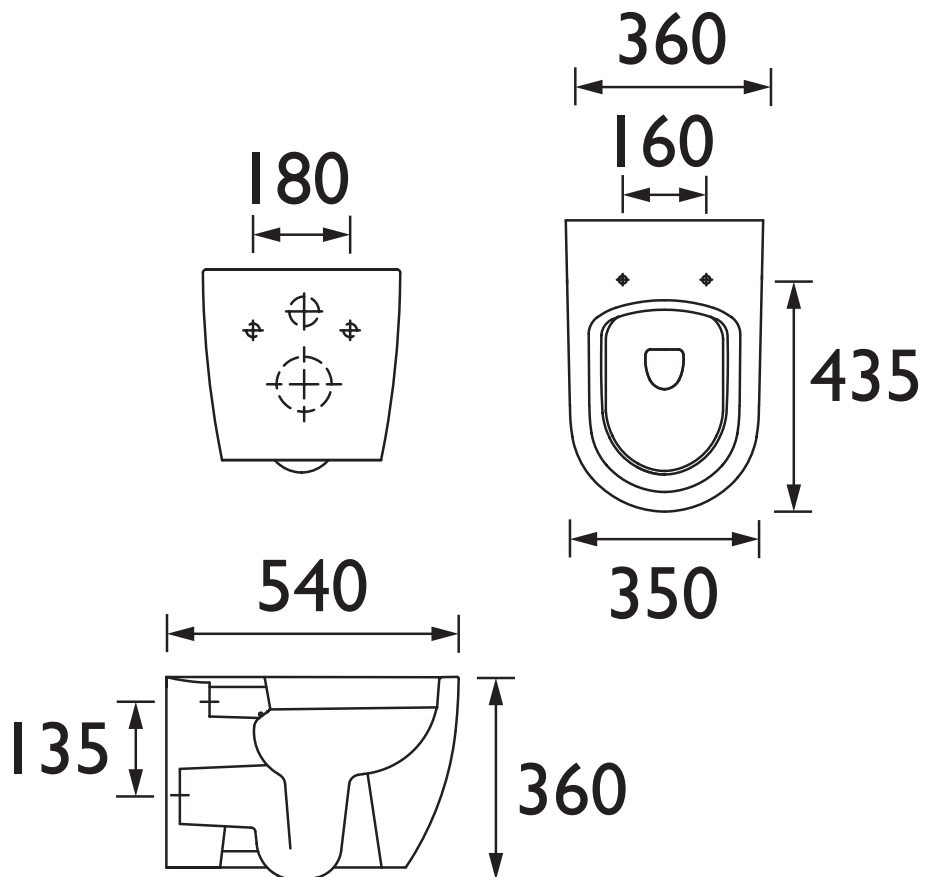

PSFWW00

STAMFORD Sanitaryware Range

Stamford Rimless Wall Hung Pan

Specification

Main Construction Material:	Vitreous China
Plumbing System Suitability:	Suitable for all plumbing systems
Finish:	White
Weight (kg):	23.2
Weight Including Packaging (kg):	25.95
Assembly Required:	No
What's Included?:	1x Pan, 2x Plastic Fittings (pre-fitted), 2x Recessed Fixings, 1x Hex Key, 2x Caps

Features:

- Concealed fixings
- All fixings supplied
- Rimless Flush

Product Certifications:

Additional Information:

This Product is Shown With:

TSWGL2 - Stamford Soft Close Toilet Seat

This Product Also Needs:

CFC36 - Wall Hung Frame Concealed Cistern with Front Access Push-Button

CFC37 - Wall Hung Frame Concealed Cistern with Top Access Push-Button

TSWGL2 - Stamford Soft Close Toilet Seat

Dimensions (measurements in mm)