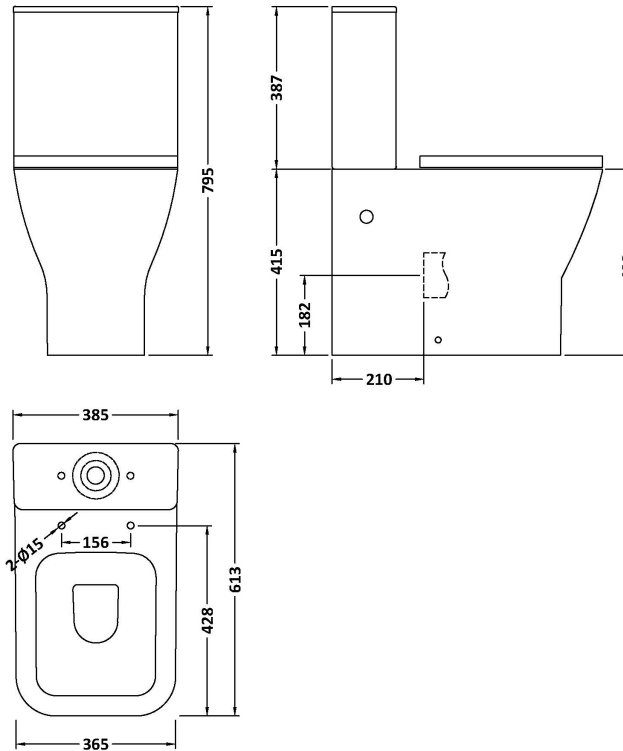

Sales Code: NCG451

Description: Ava Flush Rimless Pan, Cistern & Sc Seat

Product Dimensions

Height (mm):	795
Width (mm):	385
Depth (mm):	613
Nett Weight (kg):	35

Packaging Dimensions

Height (mm):	450
Width (mm):	775
Depth (mm):	435
Gross Weight (kg):	37

Packaging Data

Box Colour:	Brown Cardboard Box - Printed
Box Qty:	1
Label Size:	100 x 50
Label Colour:	White Label
Label Qty:	2

Outer Box Dimensions (If Applicable)

Height (mm):	
Width (mm):	
Depth (mm):	
Gross Weight (kg):	
Barcode:	5056462683386

Seats:	Seat Type: Square	Material: Urea
	Function: Soft Close	Hinge Type: Top Fix
	Hinge Material: Metal	

Cisterns:	Operating Type: Push Button	Fittings: Pre-Fitted 6/3L
	Lever Type: Plastic Chrome Platec	

Basins:	Tap Hole: Not Applicable	Chain Stay Hole: Not Applicable
	Template: Not Applicable	Waste Type Req: Not Applicable
	Overflow Inc: Not Applicable	Overflow Cover: Not Applicable
	Inner Bowl Depth (mm): N/A	