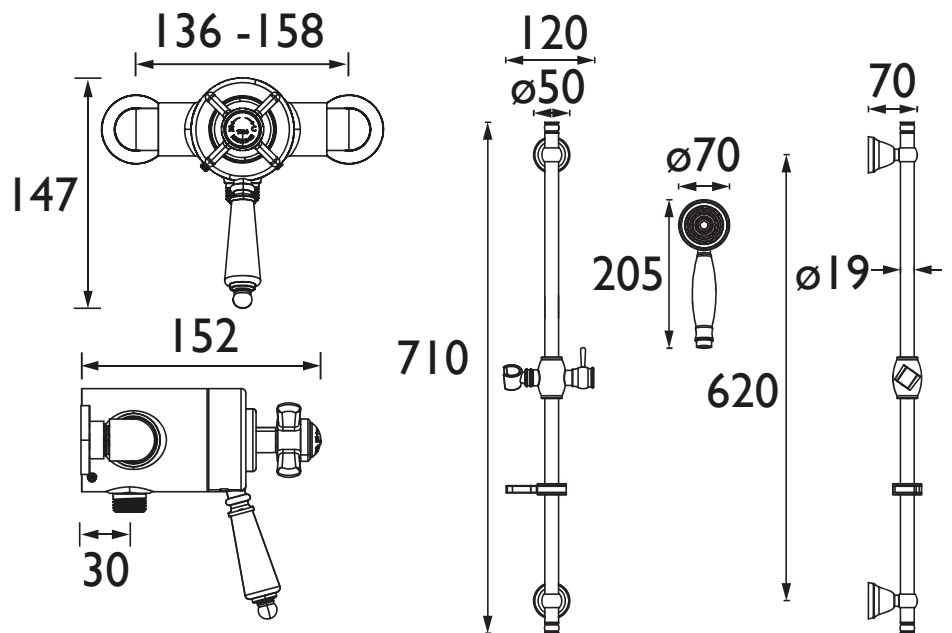

SDCDUAL14

DAWLISH Shower Range Dawlish Exposed Thermostatic Dual Control Shower Valve with Premium Flexible Riser Kit Brushed Nickel

Specification

Finish/Colour:	Brushed Nickel
Main Construction Material:	Brass
No of Controls:	2
Shower Type:	Exposed Concentric
Shower Head Type:	Single Function Handset
Shower Kit:	Rigid Riser
Valve/Cartridge Type:	Concentric Cartridge
Maximum Hot Water Supply Temperature °C:	65
Plumbing System Suitability:	Suitable for all plumbing systems
Minimum Dynamic Pressure (bar):	0.1
Maximum Dynamic Pressure (bar):	5
Maximum Static Pressure (bar):	10
Connection Inlet:	15mm Compression
Connection Outlet:	G 1/2"
Isolation Valve Included:	No
Check Valve Included:	Yes

Features:

- This shower pack contains a Dawlish maxi valve with an adjustable riser shower kit, single-function handset and hose
- Single outlet exposed valve option with dual controls for separate flow and temperature adjustability
- Thermostatic temperature control and automatic stop prevent surges of hot or cold water
- Adjustable inlet centres, allowing you to use existing pipework with centres measuring anything between 136mm and 158mm
- Available in a selection of finishes

Product Certifications:

Additional Information:

Dimensions (measurements in mm)

Flow Rates (l/min)

System Pressure (bar)	0.1	0.5	1	2	3	5
Through Handset (mixed)	6.5	10.2	14.5	20.5	25.1	32.4
With Flow Limiters (mixed)	1.9	3.1	4.4	6.3	7.7	9.9