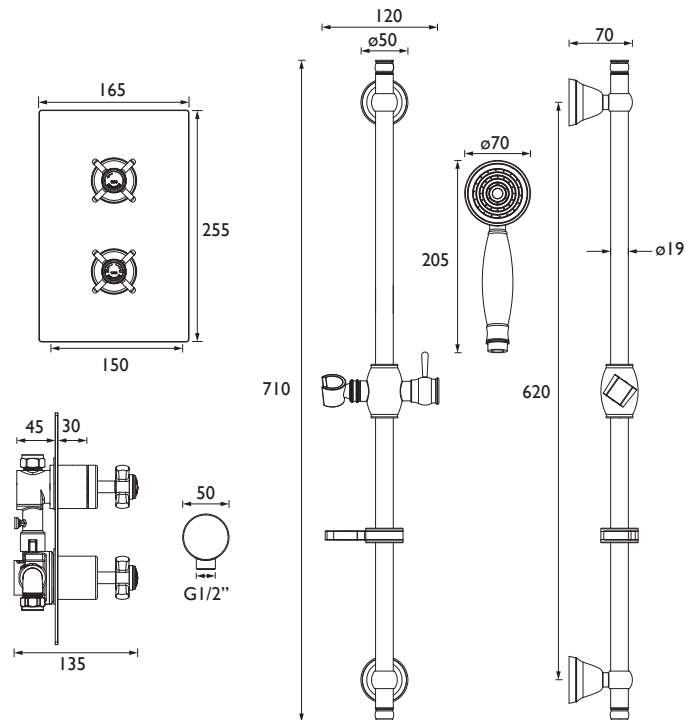

## Specification

Finish/Colour:	Chrome Plated
Main Construction Material:	Brass
No of Controls:	2
Shower Type:	Recessed Dual Control
Shower Head Type:	Single Function Handset
Shower Kit:	Rigid Riser
Valve/Cartridge Type:	3/4" Ceramic Disc Valve - 1/4 turn
Maximum Hot Water Supply Temperature °C:	65
Plumbing System Suitability:	Suitable for all plumbing systems, ideally balanced
Minimum Dynamic Pressure (bar):	0.2
Maximum Dynamic Pressure (bar):	5
Maximum Static Pressure (bar):	10
Connection Inlet:	15mm Compression
Connection Outlet:	G 1/2"
Isolation Valve Included:	No
Check Valve Included:	Yes

## Features:

- Optimised for UK market, designed to work at pressure range of 0.2 - 5.0bar
- Thermostatic temperature control and automatic stop prevent surges of hot or cold water
- Performance Flow to provide a drenching experience
- Smallest recessed valve on the market, will fit into a 35mm cavity space
- Hose outlet included

## Dimensions (measurements in mm)