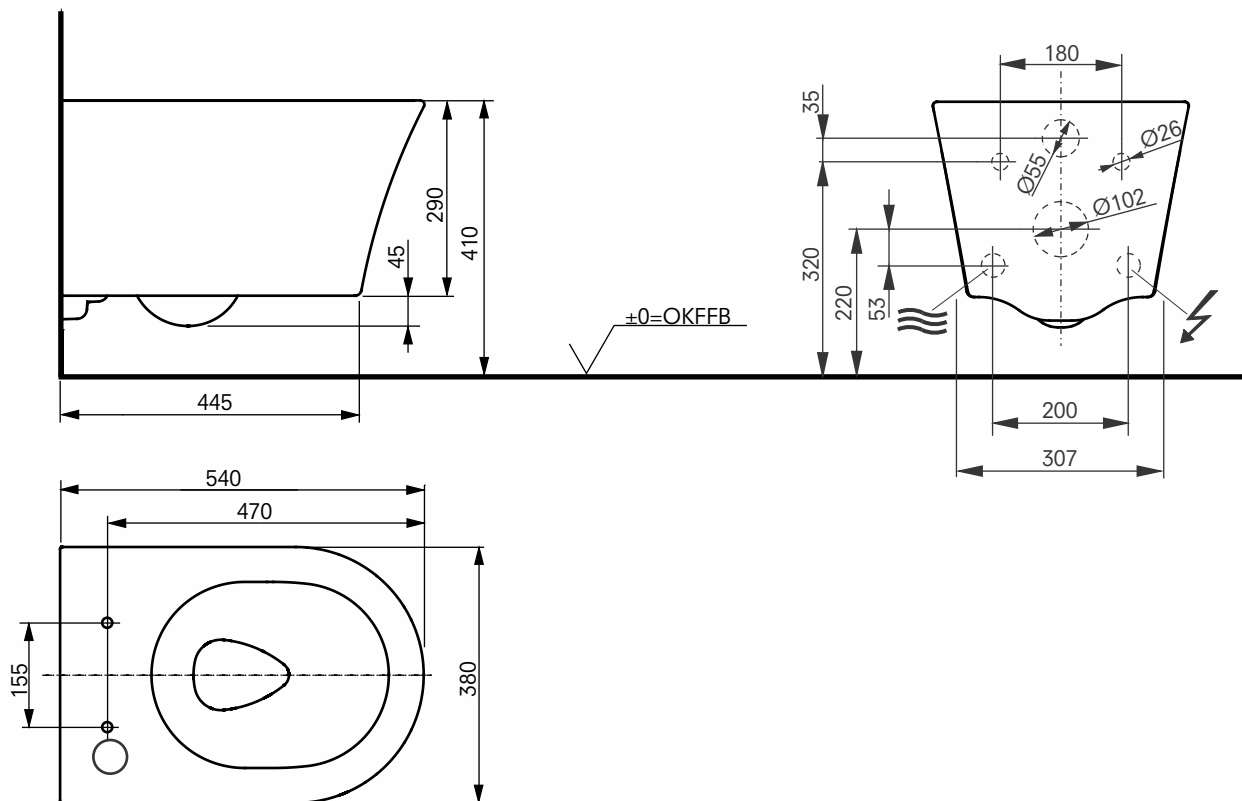

PRODUCT DETAILS

Product code	CW553EY
GTIN (EAN)	40 50663 09603 8
Size	w:380×d:540×h:335
Weight	29 kg
Colour	White
Material	Ceramic
Technologies	TORNADO FLUSH, CEFIONTECT, RIMLESS, Water saving, 3/4.5 - 6 L

TO BE COMBINED WITH:

WASHLET™ RG Lite, incl. Remote controller	TCF34170GEU
WASHLET™ RG, incl. remote controller	TCF34270GEU

Weights and measurements shown may be subject to small variations or are indicative.

TECHNICAL DRAWINGS

WASHLET™

RG, incl. remote controller

DE: RG, inkl. Fernbedienung
FR: RG, télécommande incluse
IT: RG, incl. telecomando
NL: RG, incl. Afstandsbediening

PRODUCT DETAILS

Product code	TCF34270GEU
GTIN (EAN)	40 50663 09606 9
Size	w:383xd:540xh:130 (mm)
Weight	5 kg
Colour	White
Technologies	Warm water nozzle, heated seat, Deodorizer, EWATER+ for nozzle, PREMIST, Decalcification programm, Detachable nozzle, seat with soft-closing function

TO BE COMBINED WITH

GP WC, wall-hung, just to be used for the mentioned WASHLET™

CW553EY

Weights and measurements shown may be subject to small variations or are indicative.

TECHNICAL DRAWINGS