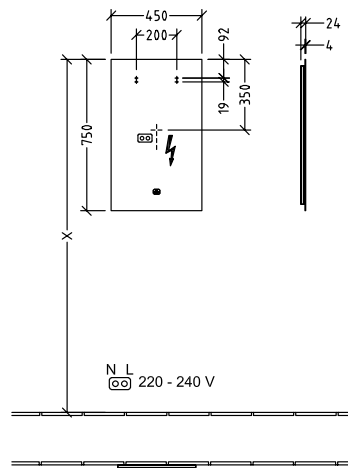

TECHNICAL DRAWINGS

A4594500

More to See Lite A4594500	
V01 / 10.12.2020