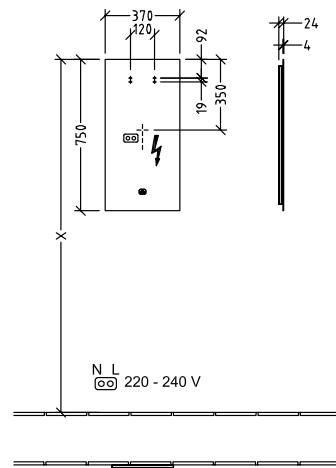

TECHNICAL DRAWINGS

A4593700

More to See Lite A4593700	
V01 / 10.12.2020