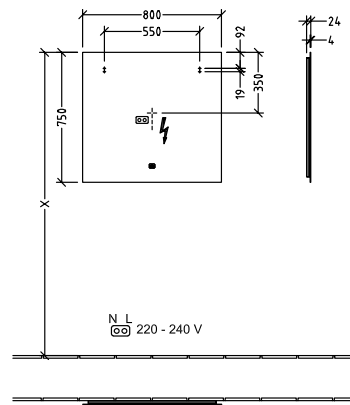

TECHNICAL DRAWINGS

A4598000

More to See Lite A4598000	 Villeroy & Boch 1748
V01 / 10.12.2020