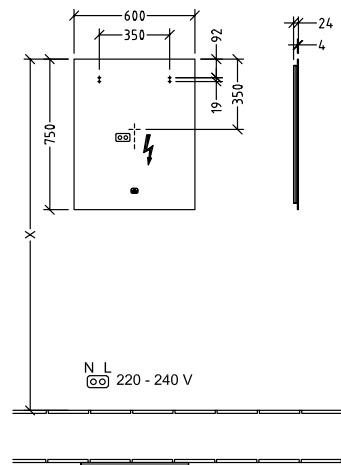

TECHNICAL DRAWINGS

A4596000

More to See Lite A4596000	 Villeroy & Boch 1748
V01 / 10.12.2020