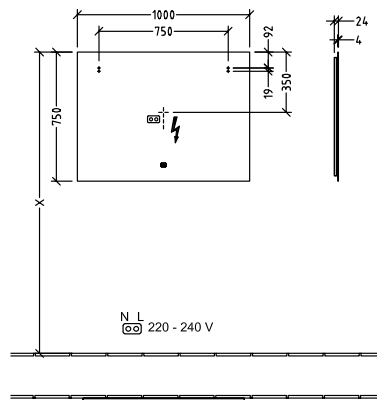

TECHNICAL DRAWINGS

A4591000

More to See Lite A4591000	 Villeroy & Boch 1748
V01 / 10.12.2020