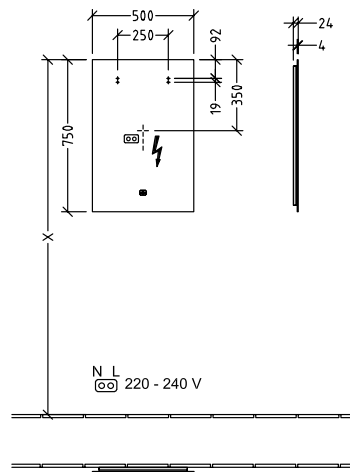

TECHNICAL DRAWINGS

A4595000

More to See Lite A4595000	 Villeroy & Boch 1748
V01 / 10.12.2020