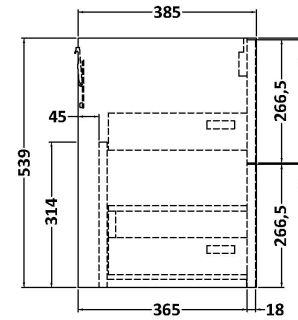

Sales Code: JNU2224F

Description: 1200 Wh 4-Drawer Vanity & Double Basin

Packaging Details

Barcode: 5056462673523

Sales Code: NPF2224

Description: 600 W/H 2-Drawer Unit (385 Deep)

Product Dimensions

Height (mm):	539
Width (mm):	600
Depth (mm):	385
Nett Weight (kg):	22.5

Packaging Dimensions

Height (mm):	560
Width (mm):	620
Depth (mm):	405
Gross Weight (kg):	23

Packaging Data

Box Colour:	Brown Cardboard Box
Box Qty:	1
Label Size:	50 x 100
Label Colour:	White Label
Label Qty:	2

Sales Code: CBM424

Description: Double Ceramic Basin 1208X392

Product Dimensions

Height (mm):	390
Width (mm):	1205
Depth (mm):	175
Nett Weight (kg):	27

Packaging Dimensions

Height (mm):	205
Width (mm):	1270
Depth (mm):	510
Gross Weight (kg):	27

Packaging Data

Box Colour:	Brown Cardboard Box - Printed
Box Qty:	1
Label Size:	100 x 50
Label Colour:	White Label
Label Qty:	2

Outer Box Dimensions (If Applicable)

Height (mm):	
Width (mm):	
Depth (mm):	
Gross Weight (kg):	
Barcode:	5056211875826