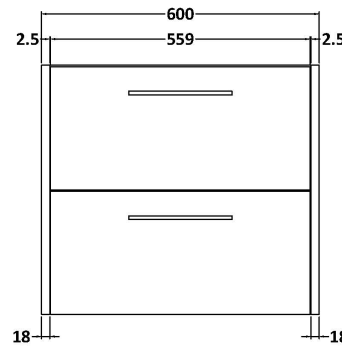

Sales Code: JNU2224F

Description: 1200 Wh 4-Drawer Vanity & Double Basin

Packaging Details

Barcode: 5056462673523

Sales Code: NPF2224

Description: 600 W/H 2-Drawer Unit (385 Deep)

Product Dimensions

Height (mm):	539
Width (mm):	600
Depth (mm):	385
Nett Weight (kg):	22.5

Packaging Dimensions

Height (mm):	560
Width (mm):	620
Depth (mm):	405
Gross Weight (kg):	23

Packaging Data

Box Colour:	Brown Cardboard Box
Box Qty:	1
Label Size:	50 x 100
Label Colour:	White Label
Label Qty:	2

Sales Code: CBM424

Description: Double Ceramic Basin 1208X392

Product Dimensions

Height (mm):	390
Width (mm):	1205
Depth (mm):	175
Nett Weight (kg):	27

Packaging Dimensions

Height (mm):	205
Width (mm):	1270
Depth (mm):	510
Gross Weight (kg):	27

Product Dimensions

Height (mm):	390
Width (mm):	1205
Depth (mm):	157
Nett Weight (kg):	18.12

Packaging Dimensions

Height (mm):	100
Width (mm):	1205
Depth (mm):	400
Gross Weight (kg):	18.12

Packaging Data

Box Colour:	Brown Cardboard Box - Printed
Box Qty:	1
Label Size:	100 x 50
Label Colour:	White Label
Label Qty:	2