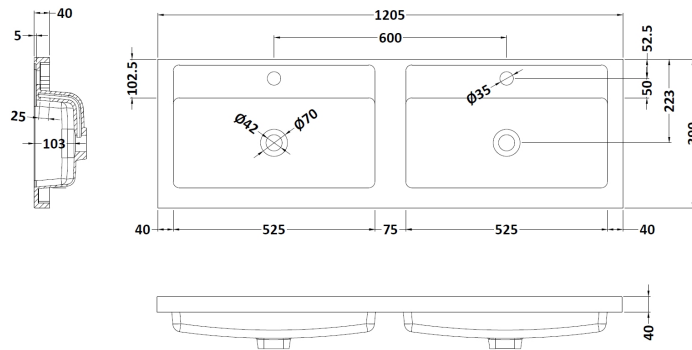

Packaging Dimensions

Height (mm):	560
Width (mm):	620
Depth (mm):	405
Gross Weight (kg):	23

Packaging Data

Box Colour:	Brown Cardboard Box
Box Qty:	1
Label Size:	50 x 100
Label Colour:	White Label
Label Qty:	2

Sales Code: CBM424

Description: Double Ceramic Basin 1208X392

Product Dimensions

Height (mm):	390
Width (mm):	1205
Depth (mm):	175
Nett Weight (kg):	27

Packaging Dimensions

Height (mm):	205
Width (mm):	1270
Depth (mm):	510
Gross Weight (kg):	27

Packaging Data

Box Colour:	Brown Cardboard Box - Printed
Box Qty:	1
Label Size:	100 x 50
Label Colour:	White Label
Label Qty:	2

Outer Box Dimensions (If Applicable)

Height (mm):	
Width (mm):	
Depth (mm):	
Gross Weight (kg):	
Barcode:	5056211875826

Product Dimensions

Height (mm):	390
Width (mm):	1205
Depth (mm):	157
Nett Weight (kg):	18.12

Packaging Dimensions

Height (mm):	100
Width (mm):	1205
Depth (mm):	400
Gross Weight (kg):	18.12

Packaging Data

Box Colour:	Brown Cardboard Box - Printed
Box Qty:	1
Label Size:	100 x 50
Label Colour:	White Label
Label Qty:	2