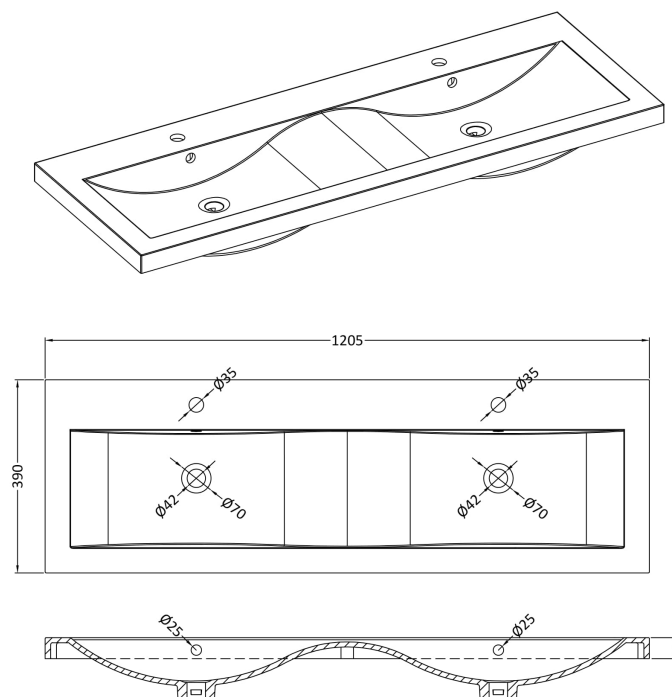

Packaging Dimensions

Height (mm):	560
Width (mm):	620
Depth (mm):	405
Gross Weight (kg):	23

Packaging Data

Box Colour:	Brown Cardboard Box
Box Qty:	1
Label Size:	50 x 100
Label Colour:	White Label
Label Qty:	2

Outer Box Dimensions (If Applicable)

Height (mm):	
Width (mm):	
Depth (mm):	
Gross Weight (kg):	
Barcode:	5056462657240

Product Details

Country of Origin:	United Kingdom
Fitting Instruction:	No
CE Certification:	
FSC Certified Materials:	Yes
Colour:	Graphite Grey Woodgrain
Construction Method:	Cam & Wood Dowel
Construction Type:	Rigid
Cabinet Finish:	MFC Textured Woodgrain
Fascia Finish:	MFC Textured Woodgrain
Cabinet Thickness (mm):	18
Fascia Thickness (mm):	18
Drawer Included:	Yes
Drawer Type:	80mm High Metal S/C Inc Galler
No of Shelves:	0
Hinge Type:	Not Applicable
Hinge Included:	No
Adjustable Legs:	No, Not Required
Fixings Included:	Yes
Handle Style:	Modern
Waste Shroud:	Yes
Handle Included:	Yes, Supplied
Handle Type:	D-Shape

Sales Code: CBM424

Description: Double Ceramic Basin 1208X392

Product Dimensions

Height (mm):	390
Width (mm):	1205
Depth (mm):	175
Nett Weight (kg):	27

Packaging Dimensions

Height (mm):	205
Width (mm):	1270
Depth (mm):	510
Gross Weight (kg):	27

Packaging Data

Box Colour:	Brown Cardboard Box - Printed
Box Qty:	1
Label Size:	100 x 50
Label Colour:	White Label
Label Qty:	2

Outer Box Dimensions (If Applicable)

Height (mm):	
Width (mm):	
Depth (mm):	
Gross Weight (kg):	
Barcode:	5056211875826