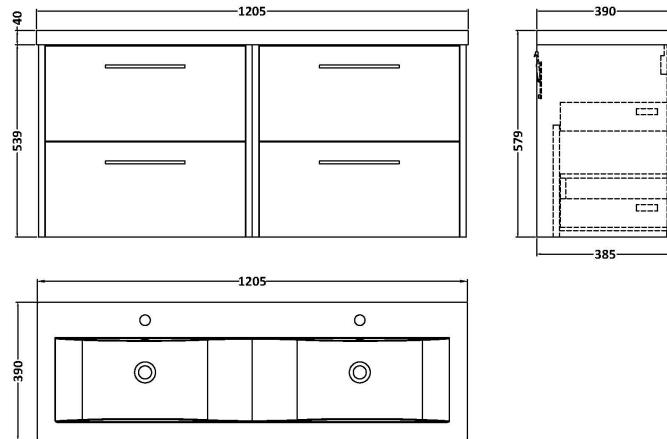

Sales Code: JNU2224F

Description: 1200 Wh 4-Drawer Vanity & Double Basin

Packaging Details

Barcode: 5056462673523

Sales Code: NPF2224

Description: 600 W/H 2-Drawer Unit (385 Deep)

Product Dimensions

Height (mm):	539
Width (mm):	600
Depth (mm):	385
Nett Weight (kg):	22.5

Packaging Dimensions

Height (mm):	560
Width (mm):	620
Depth (mm):	405
Gross Weight (kg):	23

Packaging Data

Box Colour:	Brown Cardboard Box
Box Qty:	1
Label Size:	50 x 100
Label Colour:	White Label
Label Qty:	2

Outer Box Dimensions (If Applicable)

Height (mm):	
Width (mm):	
Depth (mm):	
Gross Weight (kg):	
Barcode:	5056462657240

Product Details

Country of Origin:	United Kingdom
Fitting Instruction:	No
CE Certification:	
FSC Certified Materials:	Yes
Colour:	Graphite Grey Woodgrain
Construction Method:	Cam & Wood Dowel
Construction Type:	Rigid
Cabinet Finish:	MFC Textured Woodgrain
Fascia Finish:	MFC Textured Woodgrain
Cabinet Thickness (mm):	18
Fascia Thickness (mm):	18
Drawer Included:	Yes
Drawer Type:	80mm High Metal S/C Inc Galler
No of Shelves:	0
Hinge Type:	Not Applicable
Hinge Included:	No
Adjustable Legs:	No, Not Required
Fixings Included:	Yes
Handle Style:	Modern
Waste Shroud:	Yes
Handle Included:	Yes, Supplied
Handle Type:	D-Shape

Sales Code: CBM424

Description: Double Ceramic Basin 1208X392

Product Dimensions

Height (mm):	390
Width (mm):	1205
Depth (mm):	175
Nett Weight (kg):	27

Packaging Dimensions

Height (mm):	205
Width (mm):	1270
Depth (mm):	510
Gross Weight (kg):	27