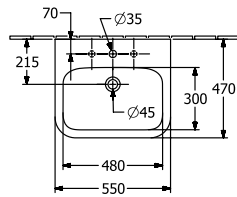

TECHNICAL DRAWINGS

41885501