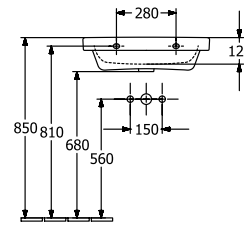

TECHNICAL DRAWINGS

41886001