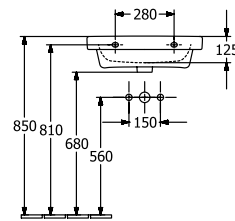

TECHNICAL DRAWINGS

41885501