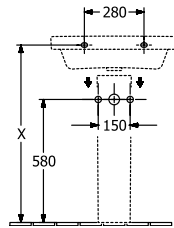

TECHNICAL DRAWINGS

41886001