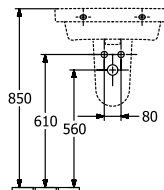

TECHNICAL DRAWINGS

41885501