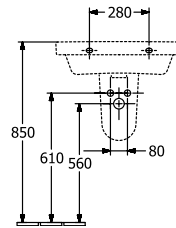

TECHNICAL DRAWINGS

41886001