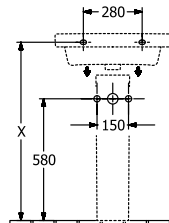

TECHNICAL DRAWINGS

41885501