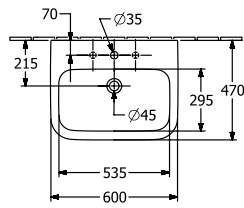

TECHNICAL DRAWINGS

41886001