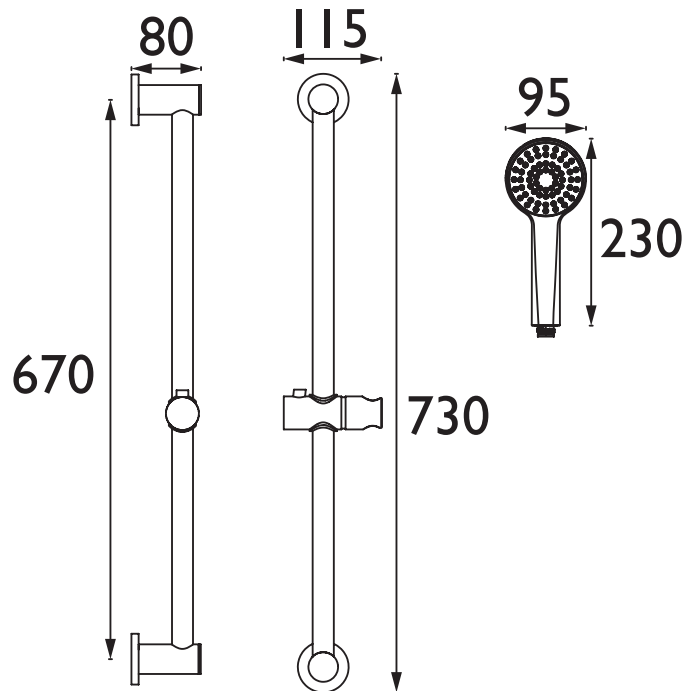

Features:

- Contemporary kit including a rub-clean anti-limescale multi-function handset, hose, riser rail, slider bracket and wall outlet
- Available in a selection of finishes

Product Certifications:

Additional Information:

Specification

Finish/Colour:	Chrome Plated
Main Construction Material:	ABS; Stainless Steel
Shower Kit:	Rigid Riser
Shower Head Type:	Multi-Function Handset
Rub Clean Nozzles:	Yes
Mounting Type:	Wall
Plumbing System Suitability:	Suitable for all plumbing systems
Minimum Dynamic Pressure (bar):	0.2 bar
Maximum Dynamic Pressure (bar):	5 bar
Maximum Static Pressure (bar):	10 bar
Maximum Hot Water Supply Temperature °C:	65
Connection Inlet:	G1/2"
Isolation Included:	No
Check Valve Included:	No
What's Included:	2x Wall Brackets, 1x Riser Rail, 1x Slider, 1x 1.5m Hose, 1x Screw Pack, 1x Multi-Function Handset, 1x Wall Outlet

Dimensions (measurements in mm)

Flow Rates (l/min)

System Pressure (bar)	0.2	0.5	1	2	3	5
Through Handset (mixed)	3.4	5.4	8	11.8	14.7	19.5