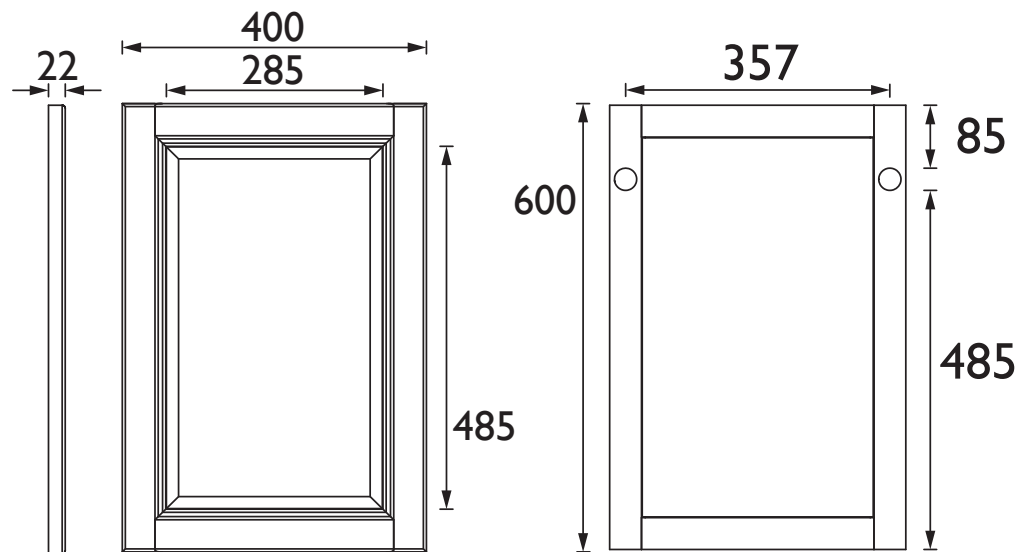

KGRFM400

CAVERSHAM Furniture Range Caversham 400mm Framed Mirror - Graphite

Specification

Main Construction Material:	MFC, MDF, Glass
Finish:	Graphite
Weight (kg):	3.66
Height (mm):	600
Width (mm):	400
Depth(mm):	22
Assembly Required:	No
What's Included?:	1 x Framed Mirror (with brackets pre-fitted) 1 x Fitting Instructions

- KCHF400 - Chantilly
- KMBFM400 - Maritime Blue

Dimensions (measurements in mm)

TECHNICAL DATA SHEET

HERITAGE[®] BATHROOMS

DI