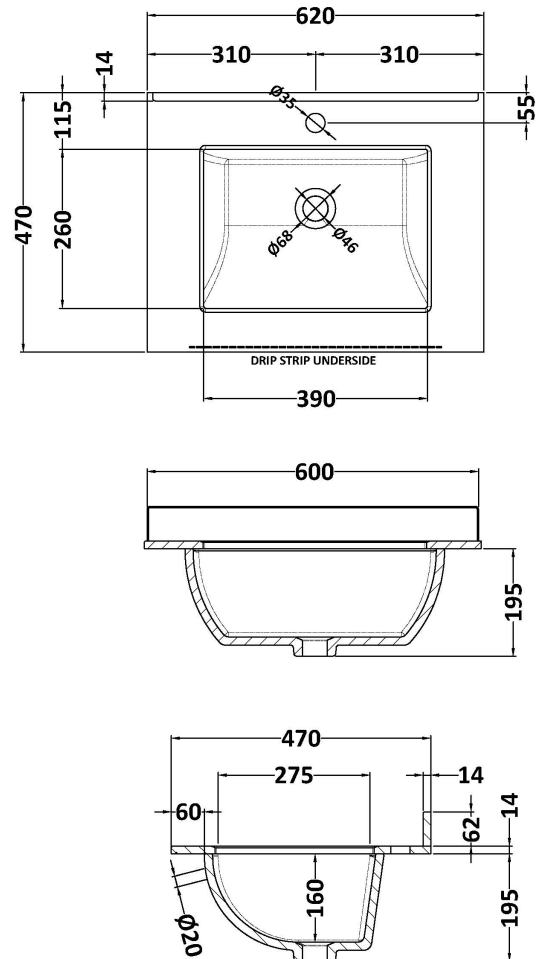

### Product Dimensions

Height (mm):	810
Width (mm):	621
Depth (mm):	471
Nett Weight (kg):	29.5

### Packaging Dimensions

Height (mm):	840
Width (mm):	651
Depth (mm):	511
Gross Weight (kg):	30

### Outer Box Dimensions (If Applicable)

Height (mm):	
Width (mm):	
Depth (mm):	
Gross Weight (kg):	
Barcode:	5056211818014

### Product Dimensions

Height (mm):	268
Width (mm):	620
Depth (mm):	463
Nett Weight (kg):	13.5