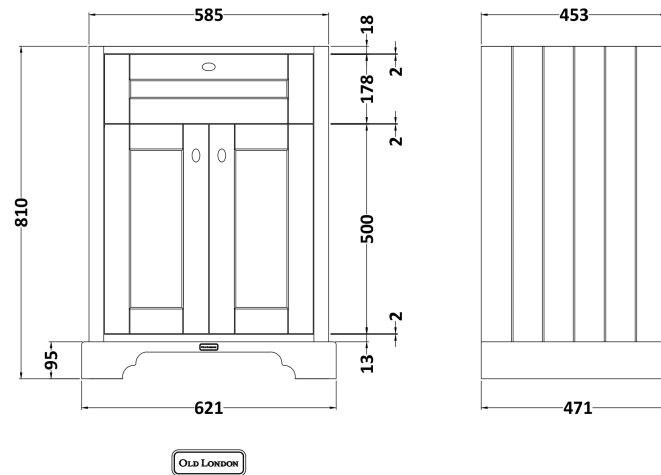

### Product Dimensions

Height (mm):	810
Width (mm):	621
Depth (mm):	471
Nett Weight (kg):	29.5

### Packaging Dimensions

Height (mm):	840
Width (mm):	651
Depth (mm):	511
Gross Weight (kg):	30

### Product Dimensions

Height (mm):	268
Width (mm):	620
Depth (mm):	463
Nett Weight (kg):	13.5

### Packaging Dimensions

Height (mm):	310
Width (mm):	700
Depth (mm):	550
Gross Weight (kg):	14