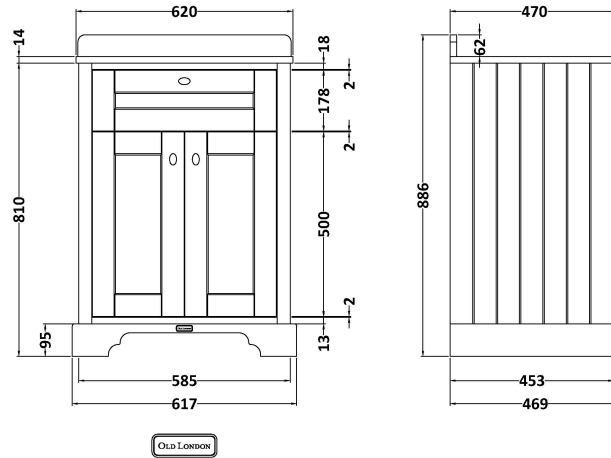

Sales Code: LOF422S

Description: 600 2-Door Unit & Sq Marble Top 1Th

Packaging Details

Barcode: 5056462694849