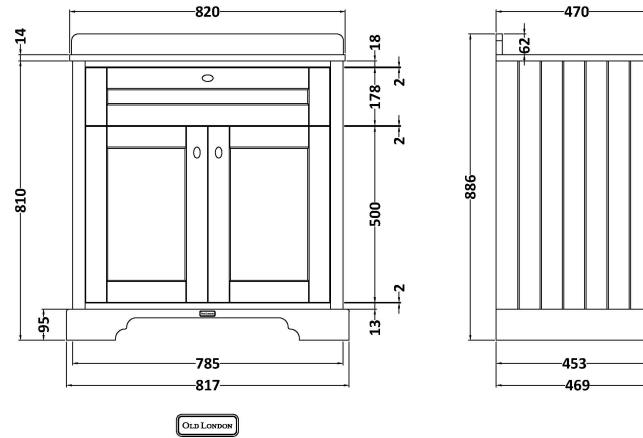

Sales Code: LOF428S

Description: 800 2-Door Unit & Sq Marble Top 1Th

Packaging Details

Barcode: 5056462694887