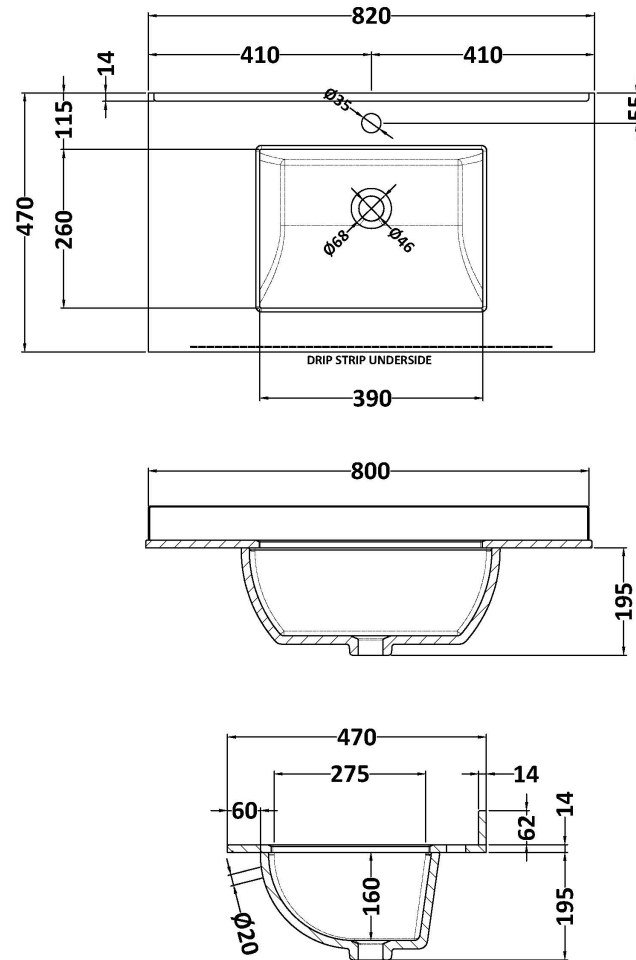

### Product Dimensions

Height (mm):	810
Width (mm):	821
Depth (mm):	471
Nett Weight (kg):	35.5

### Packaging Dimensions

Height (mm):	851
Width (mm):	854
Depth (mm):	511
Gross Weight (kg):	36

### Outer Box Dimensions (If Applicable)

Height (mm):	
Width (mm):	
Depth (mm):	
Gross Weight (kg):	
Barcode:	5056211818045

### Product Dimensions

Height (mm):	268
Width (mm):	820
Depth (mm):	463
Nett Weight (kg):	18