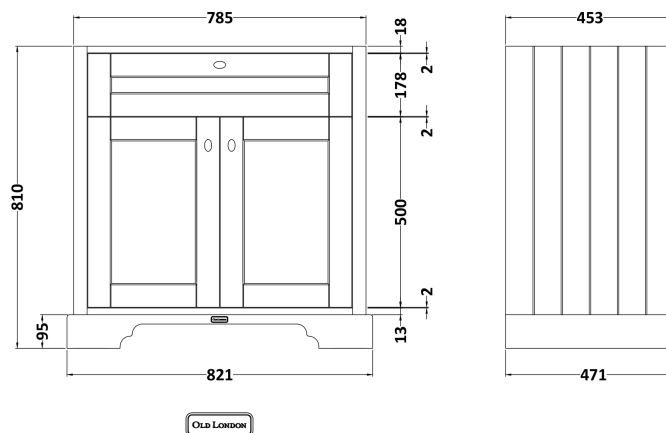

Sales Code: LON405

Description: 800 2-Door Basin Unit

OLD LONDON

Product Dimensions

Height (mm):	810
Width (mm):	821
Depth (mm):	471
Nett Weight (kg):	35.5

Packaging Dimensions

Height (mm):	851
Width (mm):	854
Depth (mm):	511
Gross Weight (kg):	36

Packaging Data

Box Colour:	Brown Cardboard Box
Box Qty:	1
Label Size:	150 x 100
Label Colour:	White Label
Label Qty:	2

Outer Box Dimensions (If Applicable)

Height (mm):	
Width (mm):	
Depth (mm):	
Gross Weight (kg):	
Barcode:	5056211818045

Product Details

Country of Origin:	Ireland
Fitting Instruction:	No
CE Certification:	
FSC Certified Materials:	Yes
Colour:	Timeless Sand
Construction Method:	Cam & Wood Dowel
Construction Type:	Rigid
Cabinet Finish:	Mdf Vinyl Textured Woodgrain
Fascia Finish:	Mdf Vinyl Textured Woodgrain
Cabinet Thickness (mm):	18
Fascia Thickness (mm):	18
Drawer Included:	No
Drawer Type:	Not Applicable
No of Shelves:	1
Hinge Type:	95 Degree Inset Clip-On S/C
Hinge Included:	Yes
Adjustable Legs:	Not Applicable
Fixings Included:	Not Required
Handle Style:	Traditional
Waste Shroud:	No
Handle Included:	Yes
Handle Type:	Knob