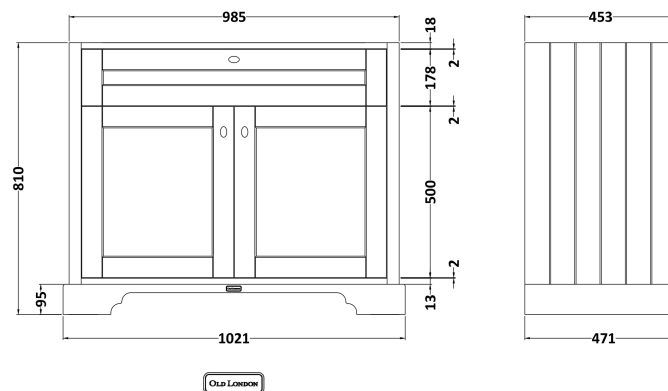

### Product Dimensions

Height (mm):	810
Width (mm):	1021
Depth (mm):	471
Nett Weight (kg):	43.5

### Packaging Dimensions

Height (mm):	850
Width (mm):	1055
Depth (mm):	510
Gross Weight (kg):	43.5

### Product Dimensions

Height (mm):	268
Width (mm):	1020
Depth (mm):	470
Nett Weight (kg):	18

### Packaging Dimensions

Height (mm):	250
Width (mm):	1100
Depth (mm):	580
Gross Weight (kg):	18.5