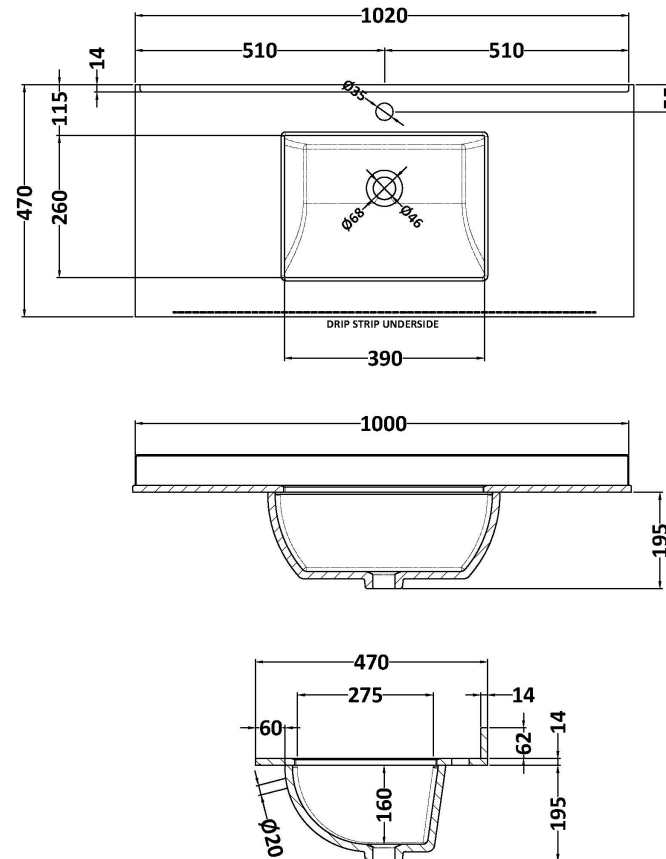

### Product Dimensions

Height (mm):	810
Width (mm):	1021
Depth (mm):	471
Nett Weight (kg):	43.5

### Outer Box Dimensions (If Applicable)

Height (mm):	
Width (mm):	
Depth (mm):	
Gross Weight (kg):	
Barcode:	5056211844600

### Product Dimensions

Height (mm):	268
Width (mm):	1020
Depth (mm):	470
Nett Weight (kg):	18

### Packaging Dimensions

Height (mm):	250
Width (mm):	1100
Depth (mm):	580
Gross Weight (kg):	18.5