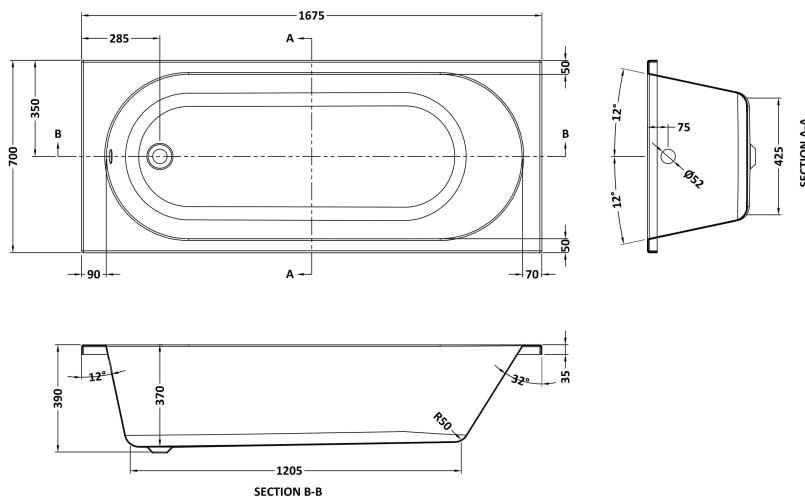

Sales Code: NBA308

Description: Round Standard Bath 1675 X 700

Product Dimensions

Length (mm):	1675
Width (mm):	700
Depth (mm):	390
Nett Weight (kg):	17

Packaging Dimensions

Length (mm):	1740
Width (mm):	710
Depth (mm):	410
Gross Weight (kg):	17

Packaging Data

Box Colour:	Brown Cardboard Sleeve
Box Qty:	1
Label Size:	192 x 38
Label Colour:	White Label
Label Qty:	1

Outer Box Dimensions (If Applicable)

Length (mm):	
Width (mm):	
Height (mm):	
Gross Weight (kg):	
Barcode:	5056462696256

Product Details

Country of Origin:	United Kingdom
Fitting Instruction:	No
Certification:	FSC: CE:
Material Colour Reference:	European White
Product Material:	Acrylic
Material Thickness:	
Volume (Ltr):	160L
Displaced Capacity:	90L
Leg Set Included:	Legset Included
Waste Included:	Waste Not Included
Drilled/Undrilled:	Undrilled For Taps
Includes Grips:	No Grips Supplied
Embossed:	No
No of Tapholes:	None
Anti-Slip:	No