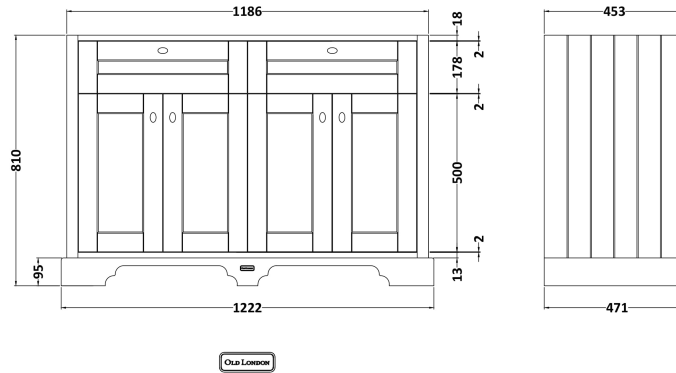

Sales Code: LOF464S

Description: 1200 4-Door Unit & Sq Marble Top 1Th

Packaging Details

Barcode: 5056462694962

Sales Code: LON409

Description: 1200 4-Door Basin Unit

Product Dimensions

Height (mm):	810
Width (mm):	1222
Depth (mm):	471
Nett Weight (kg):	54.5

Packaging Dimensions

Height (mm):	840
Width (mm):	1252
Depth (mm):	511
Gross Weight (kg):	55

Packaging Data

Box Colour:	Brown Cardboard Box
Box Qty:	1
Label Size:	150 x 100
Label Colour:	White Label
Label Qty:	2

Outer Box Dimensions (If Applicable)

Height (mm):	
Width (mm):	
Depth (mm):	
Gross Weight (kg):	
Barcode:	5056211818076

Product Details

Country of Origin:	Ireland
Fitting Instruction:	No
CE Certification:	
FSC Certified Materials:	Yes
Colour:	Timeless Sand
Construction Method:	Cam & Wood Dowel
Construction Type:	Rigid
Cabinet Finish:	Mdf Vinyl Textured Woodgrain
Fascia Finish:	Mdf Vinyl Textured Woodgrain
Cabinet Thickness (mm):	18
Fascia Thickness (mm):	18
Drawer Included:	No
Drawer Type:	Not Applicable
No of Shelves:	2
Hinge Type:	95 Degree Inset Clip-On S/C
Hinge Included:	Yes
Adjustable Legs:	Not Applicable
Fixings Included:	Not Required
Handle Style:	Traditional
Waste Shroud:	No
Handle Included:	Yes
Handle Type:	Knob

Sales Code: LSM234

Description: 1200 Double Bowl Marble Top 1Th

Product Dimensions

Height (mm):	268
Width (mm):	1220
Depth (mm):	463
Nett Weight (kg):	27.5

Packaging Dimensions

Height (mm):	310
Width (mm):	1300
Depth (mm):	550
Gross Weight (kg):	28