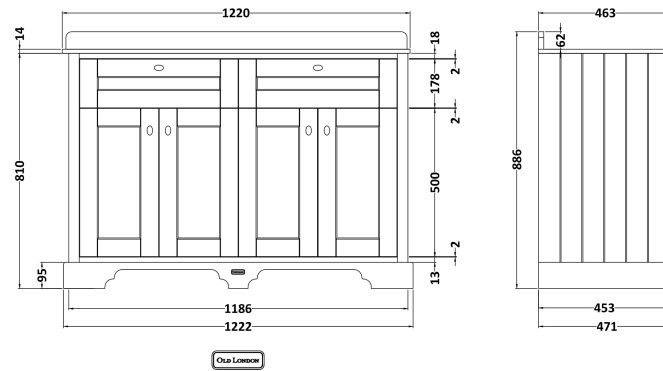

Sales Code: LOF464S

Description: 1200 4-Door Unit & Sq Marble Top 1Th

Packaging Details

Barcode: 5056462694962

Sales Code: LON409

Description: 1200 4-Door Basin Unit

Product Dimensions

Height (mm):	810
Width (mm):	1222
Depth (mm):	471
Nett Weight (kg):	54.5

Packaging Dimensions

Height (mm):	840
Width (mm):	1252
Depth (mm):	511
Gross Weight (kg):	55

Packaging Data

Box Colour:	Brown Cardboard Box
Box Qty:	1
Label Size:	150 x 100
Label Colour:	White Label
Label Qty:	2

Outer Box Dimensions (If Applicable)

Height (mm):	
Width (mm):	
Depth (mm):	
Gross Weight (kg):	
Barcode:	5056211818076

Product Details

Country of Origin:	Ireland
Fitting Instruction:	No
CE Certification:	
FSC Certified Materials:	Yes
Colour:	Timeless Sand
Construction Method:	Cam & Wood Dowel
Construction Type:	Rigid
Cabinet Finish:	Mdf Vinyl Textured Woodgrain
Fascia Finish:	Mdf Vinyl Textured Woodgrain
Cabinet Thickness (mm):	18
Fascia Thickness (mm):	18
Drawer Included:	No
Drawer Type:	Not Applicable
No of Shelves:	2
Hinge Type:	95 Degree Inset Clip-On S/C
Hinge Included:	Yes
Adjustable Legs:	Not Applicable
Fixings Included:	Not Required
Handle Style:	Traditional
Waste Shroud:	No
Handle Included:	Yes
Handle Type:	Knob

Sales Code: LSM234

Description: 1200 Double Bowl Marble Top 1Th

Product Dimensions

Height (mm):	268
Width (mm):	1220
Depth (mm):	463
Nett Weight (kg):	27.5

Packaging Dimensions

Height (mm):	310
Width (mm):	1300
Depth (mm):	550
Gross Weight (kg):	28