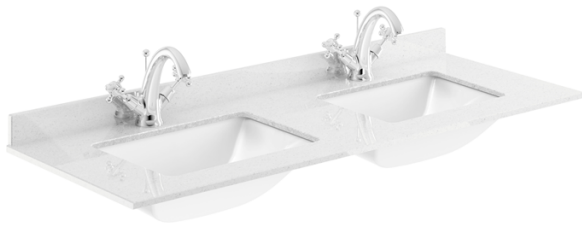

Sales Code: LOF464S

Description: 1200 4-Door Unit & Sq Marble Top 1Th

Packaging Details

Barcode: 5056462694962

Sales Code: LON409

Description: 1200 4-Door Basin Unit

Product Dimensions

Height (mm):	810
Width (mm):	1222
Depth (mm):	471
Nett Weight (kg):	54.5

Outer Box Dimensions (If Applicable)

Height (mm):	
Width (mm):	
Depth (mm):	
Gross Weight (kg):	
Barcode:	5056211818076

Product Details

Country of Origin:	Ireland
Fitting Instruction:	No
CE Certification:	
FSC Certified Materials:	Yes
Colour:	Timeless Sand
Construction Method:	Cam & Wood Dowel
Construction Type:	Rigid
Cabinet Finish:	Mdf Vinyl Textured Woodgrain
Fascia Finish:	Mdf Vinyl Textured Woodgrain
Cabinet Thickness (mm):	18
Fascia Thickness (mm):	18
Drawer Included:	No
Drawer Type:	Not Applicable
No of Shelves:	2
Hinge Type:	95 Degree Inset Clip-On S/C
Hinge Included:	Yes
Adjustable Legs:	Not Applicable
Fixings Included:	Not Required
Handle Style:	Traditional
Waste Shroud:	No
Handle Included:	Yes
Handle Type:	Knob

Sales Code: LSM234

Description: 1200 Double Bowl Marble Top 1Th

Product Dimensions

Height (mm):	268
Width (mm):	1220
Depth (mm):	463
Nett Weight (kg):	27.5

Packaging Dimensions

Height (mm):	310
Width (mm):	1300
Depth (mm):	550
Gross Weight (kg):	28