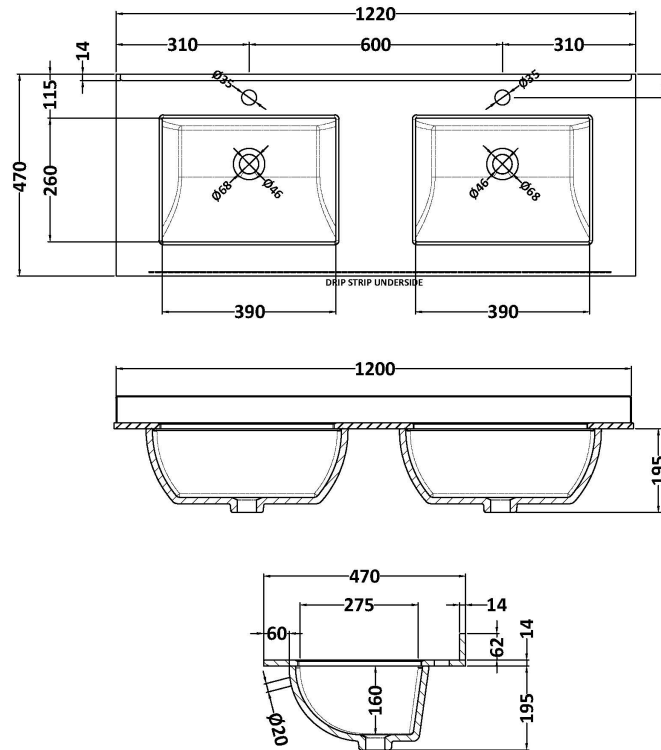

Packaging Dimensions

Height (mm):	840
Width (mm):	1252
Depth (mm):	511
Gross Weight (kg):	55

Packaging Data

Box Colour:	Brown Cardboard Box
Box Qty:	1
Label Size:	150 x 100
Label Colour:	White Label
Label Qty:	2

Outer Box Dimensions (If Applicable)

Height (mm):	
Width (mm):	
Depth (mm):	
Gross Weight (kg):	
Barcode:	5056211818076

Product Details

Country of Origin:	Ireland
Fitting Instruction:	No
CE Certification:	
FSC Certified Materials:	Yes
Colour:	Timeless Sand
Construction Method:	Cam & Wood Dowel
Construction Type:	Rigid
Cabinet Finish:	Mdf Vinyl Textured Woodgrain
Fascia Finish:	Mdf Vinyl Textured Woodgrain
Cabinet Thickness (mm):	18
Fascia Thickness (mm):	18
Drawer Included:	No
Drawer Type:	Not Applicable
No of Shelves:	2
Hinge Type:	95 Degree Inset Clip-On S/C
Hinge Included:	Yes
Adjustable Legs:	Not Applicable
Fixings Included:	Not Required
Handle Style:	Traditional
Waste Shroud:	No
Handle Included:	Yes
Handle Type:	Knob

Sales Code: LSM234

Description: 1200 Double Bowl Marble Top 1Th

Product Dimensions

Height (mm):	268
Width (mm):	1220
Depth (mm):	463
Nett Weight (kg):	27.5

Packaging Dimensions

Height (mm):	310
Width (mm):	1300
Depth (mm):	550
Gross Weight (kg):	28

Packaging Data

Box Colour:	White Cardboard Box
Box Qty:	1
Label Size:	100 x 50
Label Colour:	White Label
Label Qty:	2

Outer Box Dimensions (If Applicable)

Height (mm):	
Width (mm):	
Depth (mm):	
Gross Weight (kg):	
Barcode:	5056462656045