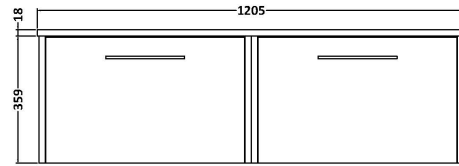

Sales Code: JNU2122W2

Description: 1200 Wh 2-Drawer Vanity & Worktop

Packaging Details

Barcode: 5056462673363

Sales Code: NPF2122

Description: 600 W/H 1-Drawer Unit (385 Deep)

Product Dimensions

Height (mm):	359
Width (mm):	600
Depth (mm):	385
Nett Weight (kg):	13

Packaging Dimensions

Height (mm):	380
Width (mm):	620
Depth (mm):	405
Gross Weight (kg):	13.5

Packaging Data

Box Colour:	Brown Cardboard Box
Box Qty:	1
Label Size:	50 x 100
Label Colour:	White Label
Label Qty:	2

Outer Box Dimensions (If Applicable)

Height (mm):	
Width (mm):	
Depth (mm):	
Gross Weight (kg):	
Barcode:	5056462657134

Product Details

Country of Origin:	United Kingdom
Fitting Instruction:	No
CE Certification:	
FSC Certified Materials:	Yes
Colour:	White Woodgrain
Construction Method:	Cam & Wood Dowel
Construction Type:	Rigid
Cabinet Finish:	MFC Textured Woodgrain
Fascia Finish:	MFC Textured Woodgrain
Cabinet Thickness (mm):	18
Fascia Thickness (mm):	18
Drawer Included:	Yes
Drawer Type:	80mm High Metal S/C Inc Galler
No of Shelves:	0
Hinge Type:	Not Applicable
Hinge Included:	No
Adjustable Legs:	No, Not Required
Fixings Included:	Yes
Handle Style:	Modern
Waste Shroud:	Yes
Handle Included:	Yes, Supplied
Handle Type:	D-Shape

Sales Code: MWD2120

Description: 1200 Worktop (1205X390x18mm)

Product Dimensions

Height (mm):	18
Width (mm):	1205
Depth (mm):	390
Nett Weight (kg):	5

Packaging Dimensions

Height (mm):	25
Width (mm):	1225
Depth (mm):	410
Gross Weight (kg):	5