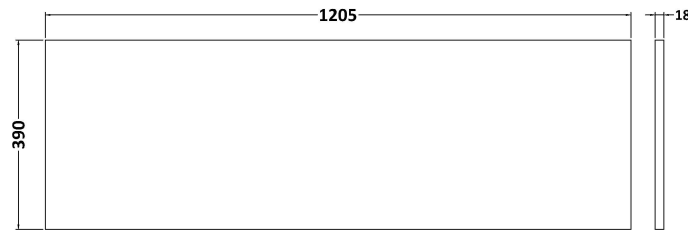

Packaging Dimensions

Height (mm):	380
Width (mm):	620
Depth (mm):	405
Gross Weight (kg):	13.5

Packaging Data

Box Colour:	Brown Cardboard Box
Box Qty:	1
Label Size:	50 x 100
Label Colour:	White Label
Label Qty:	2

Outer Box Dimensions (If Applicable)

Height (mm):	
Width (mm):	
Depth (mm):	
Gross Weight (kg):	
Barcode:	5056462657134

Product Details

Country of Origin:	United Kingdom
Fitting Instruction:	No
CE Certification:	
FSC Certified Materials:	Yes
Colour:	White Woodgrain
Construction Method:	Cam & Wood Dowel
Construction Type:	Rigid
Cabinet Finish:	MFC Textured Woodgrain
Fascia Finish:	MFC Textured Woodgrain
Cabinet Thickness (mm):	18
Fascia Thickness (mm):	18
Drawer Included:	Yes
Drawer Type:	80mm High Metal S/C Inc Galler
No of Shelves:	0
Hinge Type:	Not Applicable
Hinge Included:	No
Adjustable Legs:	No, Not Required
Fixings Included:	Yes
Handle Style:	Modern
Waste Shroud:	Yes
Handle Included:	Yes, Supplied
Handle Type:	D-Shape

Sales Code: MWD2120

Description: 1200 Worktop (1205X390x18mm)

Product Dimensions

Height (mm):	18
Width (mm):	1205
Depth (mm):	390
Nett Weight (kg):	5

Packaging Dimensions

Height (mm):	25
Width (mm):	1225
Depth (mm):	410
Gross Weight (kg):	5

Packaging Data

Box Colour:	Brown Cardboard Box - Printed
Box Qty:	1
Label Size:	100 x 50
Label Colour:	Not Applicable
Label Qty:	0

Outer Box Dimensions (If Applicable)

Height (mm):	
Width (mm):	
Depth (mm):	
Gross Weight (kg):	
Barcode:	5056462657554