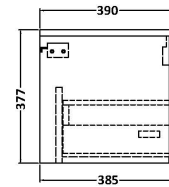

Sales Code: JNU2122W2

Description: 1200 Wh 2-Drawer Vanity & Worktop

Packaging Details

Barcode: 5056462673363

Sales Code: NPF2122

Description: 600 W/H 1-Drawer Unit (385 Deep)

Product Dimensions

Height (mm):	359
Width (mm):	600
Depth (mm):	385
Nett Weight (kg):	13

Packaging Dimensions

Height (mm):	380
Width (mm):	620
Depth (mm):	405
Gross Weight (kg):	13.5

Packaging Data

Box Colour:	Brown Cardboard Box
Box Qty:	1
Label Size:	50 x 100
Label Colour:	White Label
Label Qty:	2

Outer Box Dimensions (If Applicable)

Height (mm):	
Width (mm):	
Depth (mm):	
Gross Weight (kg):	
Barcode:	5056462657134

Product Details

Country of Origin:	United Kingdom
Fitting Instruction:	No
CE Certification:	
FSC Certified Materials:	Yes
Colour:	White Woodgrain
Construction Method:	Cam & Wood Dowel
Construction Type:	Rigid
Cabinet Finish:	MFC Textured Woodgrain
Fascia Finish:	MFC Textured Woodgrain
Cabinet Thickness (mm):	18
Fascia Thickness (mm):	18
Drawer Included:	Yes
Drawer Type:	80mm High Metal S/C Inc Galler
No of Shelves:	0
Hinge Type:	Not Applicable
Hinge Included:	No
Adjustable Legs:	No, Not Required
Fixings Included:	Yes
Handle Style:	Modern
Waste Shroud:	Yes
Handle Included:	Yes, Supplied
Handle Type:	D-Shape

Sales Code: MWD2120

Description: 1200 Worktop (1205X390x18mm)

Product Dimensions

Height (mm):	18
Width (mm):	1205
Depth (mm):	390
Nett Weight (kg):	5

Packaging Dimensions

Height (mm):	25
Width (mm):	1225
Depth (mm):	410
Gross Weight (kg):	5