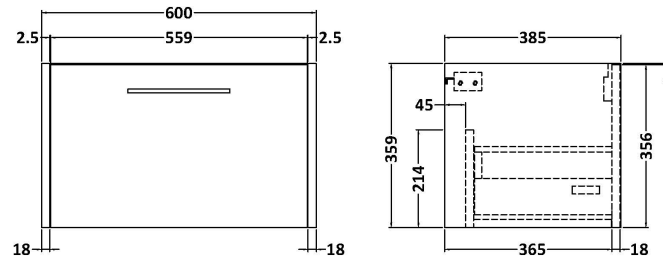

Sales Code: JNU2122W2

Description: 1200 Wh 2-Drawer Vanity & Worktop

Packaging Details

Barcode: 5056462673363

Sales Code: NPF2122

Description: 600 W/H 1-Drawer Unit (385 Deep)

Product Dimensions

Height (mm):	359
Width (mm):	600
Depth (mm):	385
Nett Weight (kg):	13

Packaging Dimensions

Height (mm):	380
Width (mm):	620
Depth (mm):	405
Gross Weight (kg):	13.5

Packaging Data

Box Colour:	Brown Cardboard Box
Box Qty:	1
Label Size:	50 x 100
Label Colour:	White Label
Label Qty:	2

Outer Box Dimensions (If Applicable)

Height (mm):	
Width (mm):	
Depth (mm):	
Gross Weight (kg):	
Barcode:	5056462657134

Product Details

Country of Origin:	United Kingdom
Fitting Instruction:	No
CE Certification:	
FSC Certified Materials:	Yes
Colour:	White Woodgrain
Construction Method:	Cam & Wood Dowel
Construction Type:	Rigid
Cabinet Finish:	MFC Textured Woodgrain
Fascia Finish:	MFC Textured Woodgrain
Cabinet Thickness (mm):	18
Fascia Thickness (mm):	18
Drawer Included:	Yes
Drawer Type:	80mm High Metal S/C Inc Galler
No of Shelves:	0
Hinge Type:	Not Applicable
Hinge Included:	No
Adjustable Legs:	No, Not Required
Fixings Included:	Yes
Handle Style:	Modern
Waste Shroud:	Yes
Handle Included:	Yes, Supplied
Handle Type:	D-Shape

Sales Code: MWD2120

Description: 1200 Worktop (1205X390x18mm)

Product Dimensions

Height (mm):	18
Width (mm):	1205
Depth (mm):	390
Nett Weight (kg):	5

Packaging Dimensions

Height (mm):	25
Width (mm):	1225
Depth (mm):	410
Gross Weight (kg):	5