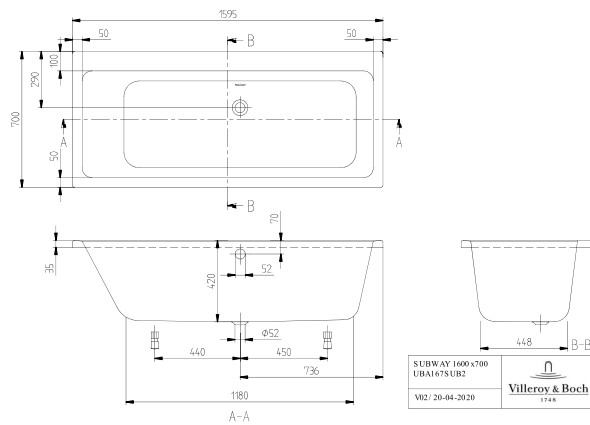

TECHNICAL DRAWINGS

UBA167SUB2V-01