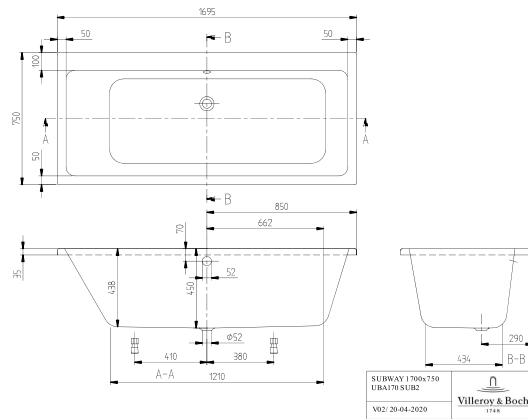

TECHNICAL DRAWINGS

UBA170SUB2V-01