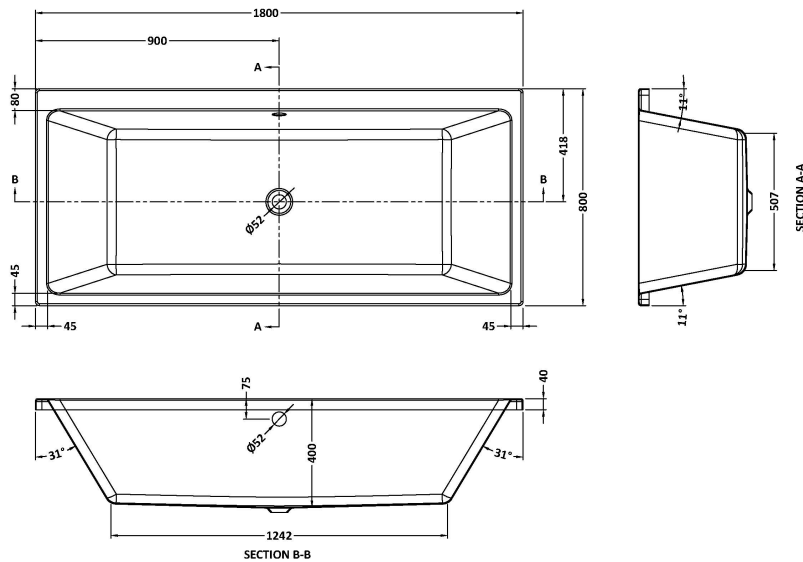

### Product Dimensions

Length (mm):	1800
Width (mm):	800
Depth (mm):	400
Nett Weight (kg):	22

### Packaging Dimensions

Length (mm):	1870
Width (mm):	810
Depth (mm):	420
Gross Weight (kg):	22

### Outer Box Dimensions (If Applicable)

Length (mm):	
Width (mm):	
Height (mm):	
Gross Weight (kg):	
Barcode:	5056462695020

### Product Details

Country of Origin:	Egypt
Fitting Instruction:	No
Certification:	FSC: CE:
Material Colour Reference:	European White
Product Material:	Acrylic
Material Thickness:	4mm
Volume (Ltr):	235L
Displaced Capacity:	165L
Leg Set Included:	Legset Included
Waste Included:	Waste Not Included
Drilled/Undrilled:	Undrilled For Taps
Includes Grips:	No Grips Supplied
Embossed:	No
No of Tapholes:	None
Anti-Slip:	No