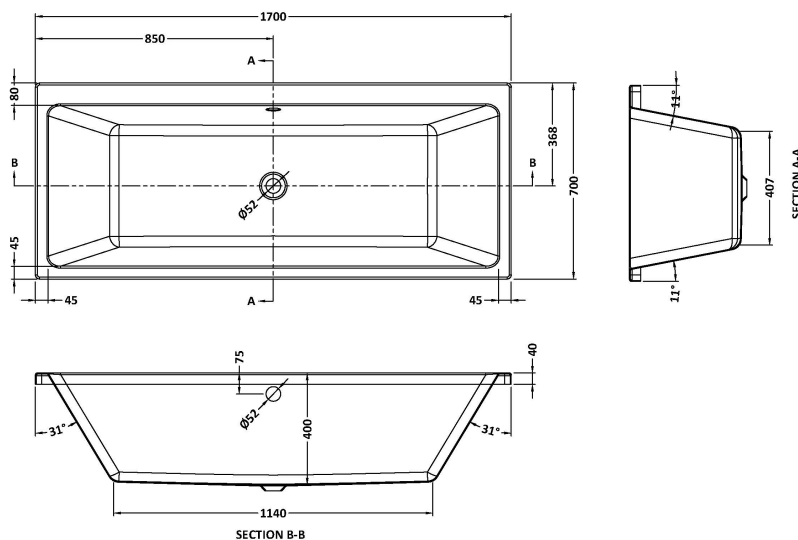

Sales Code: NBA909

Description: Thin Edge De Bath & Legs 1700X700

Product Dimensions

Length (mm):	1700
Width (mm):	700
Depth (mm):	400
Nett Weight (kg):	21

Packaging Dimensions

Length (mm):	1770
Width (mm):	710
Depth (mm):	420
Gross Weight (kg):	21

Packaging Data

Box Colour:	Brown Cardboard Sleeve
Box Qty:	1
Label Size:	192 x 38
Label Colour:	White Label
Label Qty:	1

Outer Box Dimensions (If Applicable)

Length (mm):	
Width (mm):	
Height (mm):	
Gross Weight (kg):	
Barcode:	5056462695013

Product Details

Country of Origin:	Egypt
Fitting Instruction:	No
Certification:	FSC: CE:
Material Colour Reference:	European White
Product Material:	Acrylic
Material Thickness:	4mm
Volume (Ltr):	180L
Displaced Capacity:	110L
Leg Set Included:	Legset Included
Waste Included:	Waste Not Included
Drilled/Undrilled:	Undrilled For Taps
Includes Grips:	No Grips Supplied
Embossed:	No
No of Tapholes:	None
Anti-Slip:	No