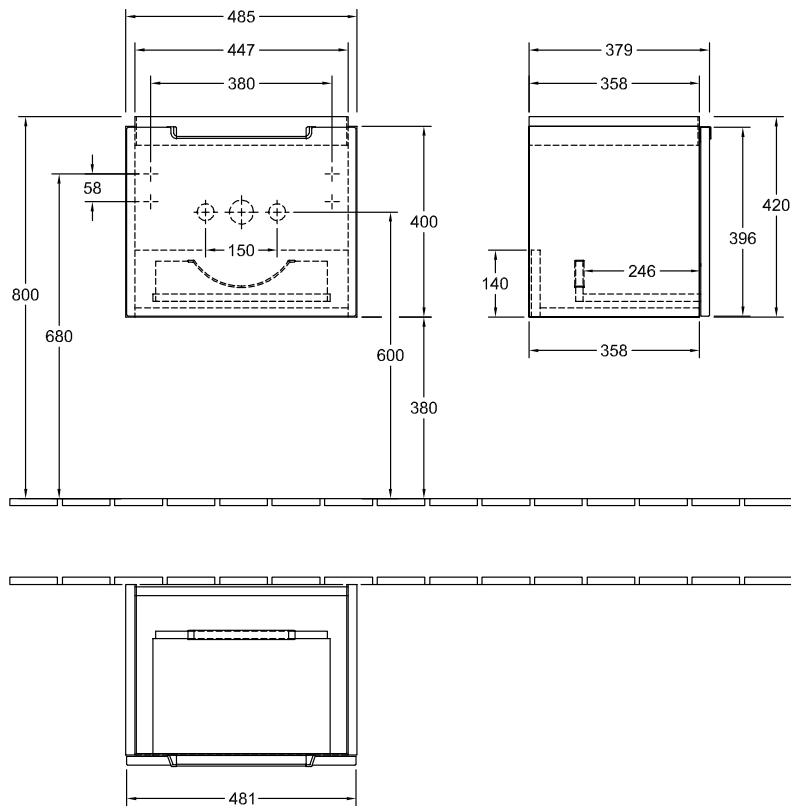

TECHNICAL DRAWINGS

A68510DH