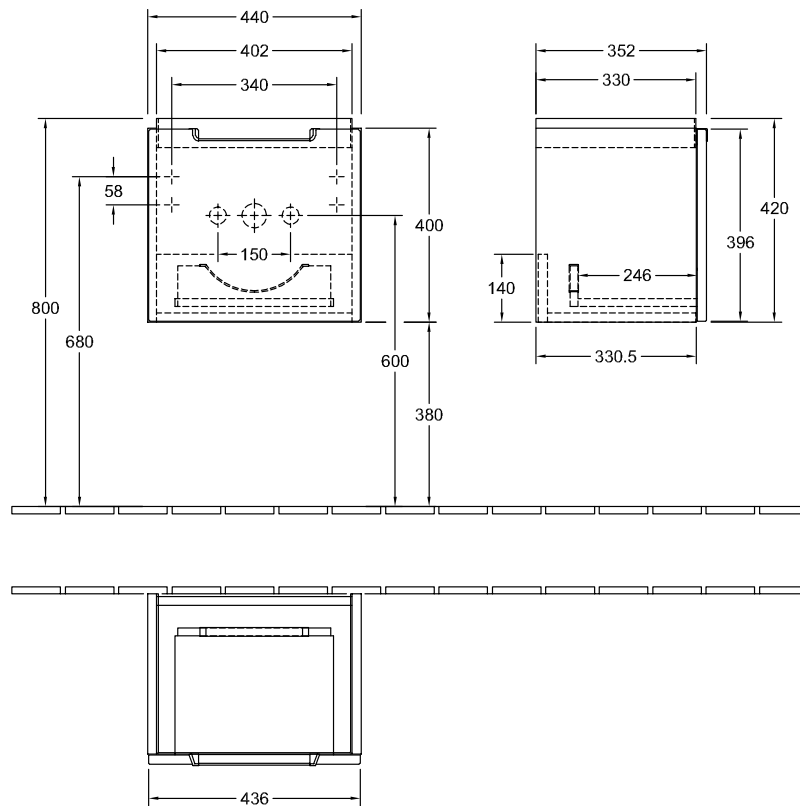

TECHNICAL DRAWINGS

A68410DH