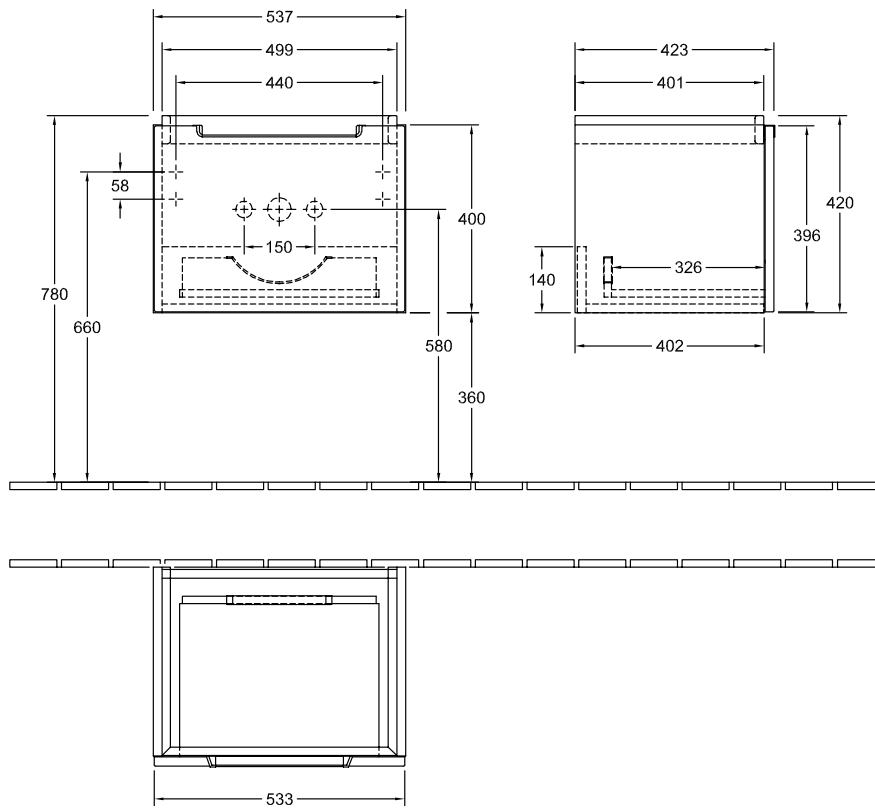

TECHNICAL DRAWINGS

A68610DH