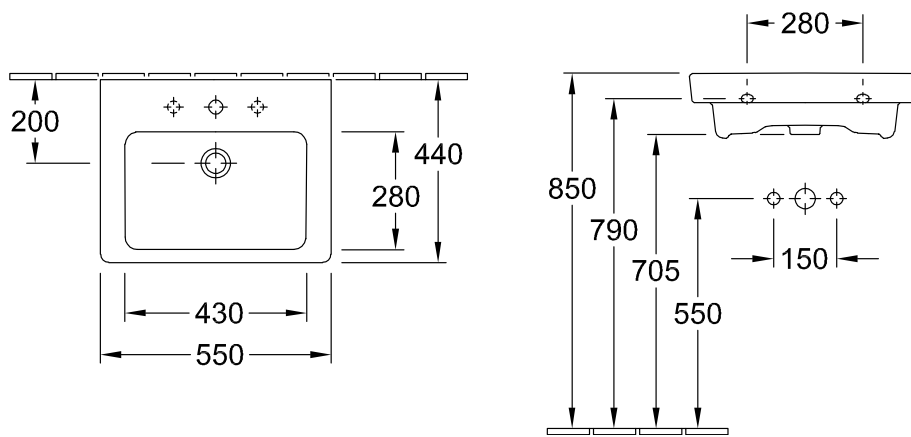

TECHNICAL DRAWINGS

7113F501