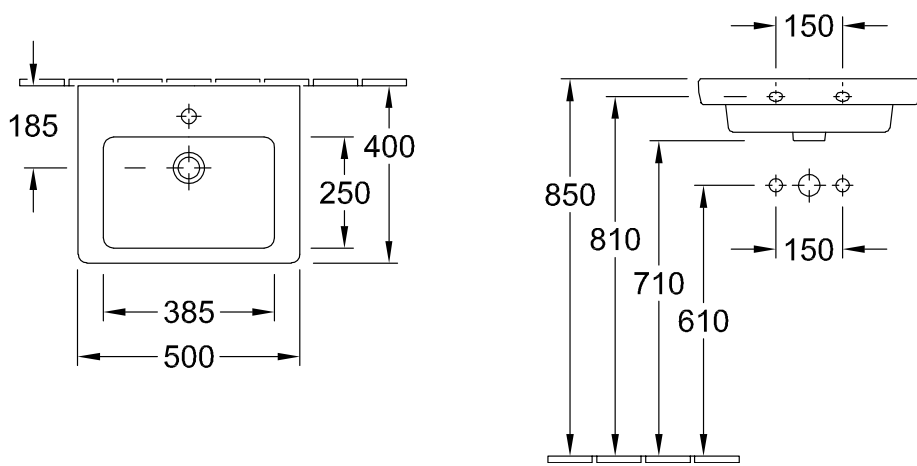

TECHNICAL DRAWINGS

7315F001