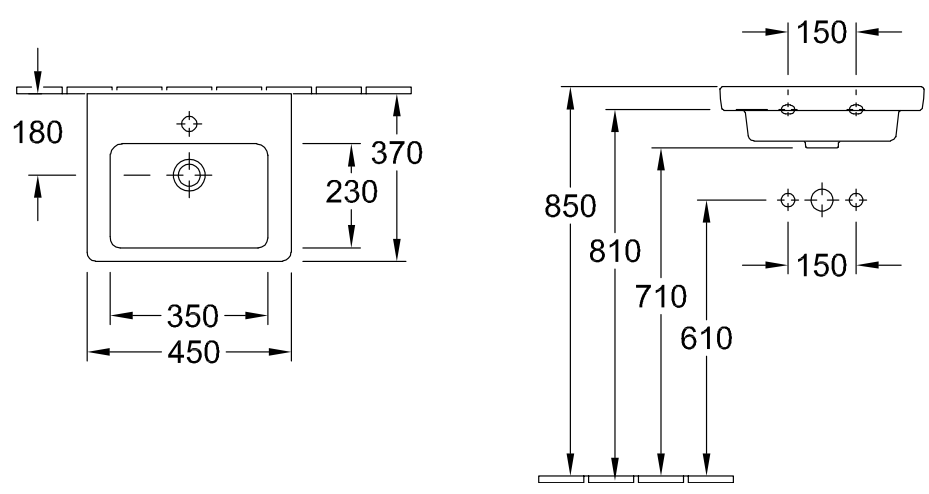

TECHNICAL DRAWINGS

7315F501