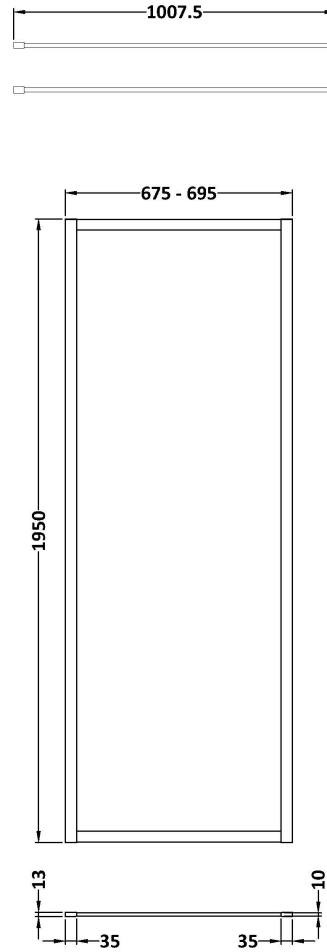

Sales Code: WRFBP1970

Description: Full Frame Wetroom Screen 1950X700x8mm

Packaging Details

Barcode: 5056462688381