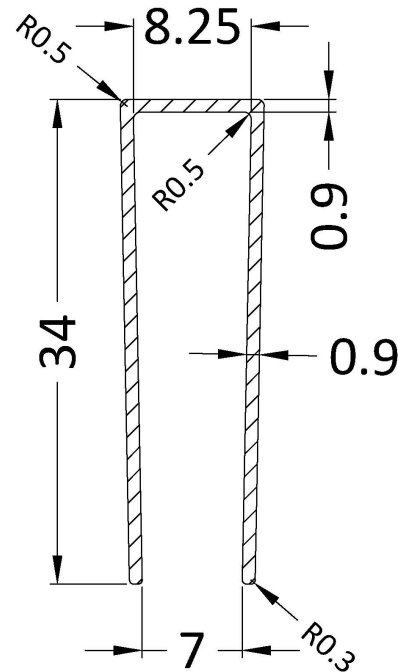

### Outer Box Dimensions (If Applicable)

Height (mm):	
Width (mm):	
Depth (mm):	
Length (mm):	
Gross Weight (kg):	
Barcode:	5056211847342

Sales Code: WRSF004

Description: Wetroom Wall Channel 1950mm Black

**Product Dimensions**

Height (mm):	1950
Width (mm):	34
Depth (mm):	13
Nett Weight (kg):	1.01

**Packaging Dimensions**

Height (mm):	45
Width (mm):	185
Length (mm):	1970
Gross Weight (kg):	1.42

**Packaging Data**

Box Colour:	Brown Cardboard Box - Printed
Box Qty:	1
Label Size:	100 x 50
Label Colour:	White Label
Label Qty:	1

**Outer Box Dimensions (If Applicable)**

Height (mm):	
Width (mm):	
Depth (mm):	
Length (mm):	
Gross Weight (kg):	
Barcode:	5056211807643

Sales Code: WRSF004UF

Description: 1950mm Undrilled Flat Profile

OVERALL LENGTH 1950mm

**Product Dimensions**

Height (mm):	1950
Width (mm):	34
Depth (mm):	13
Nett Weight (kg):	1.01

**Packaging Dimensions**