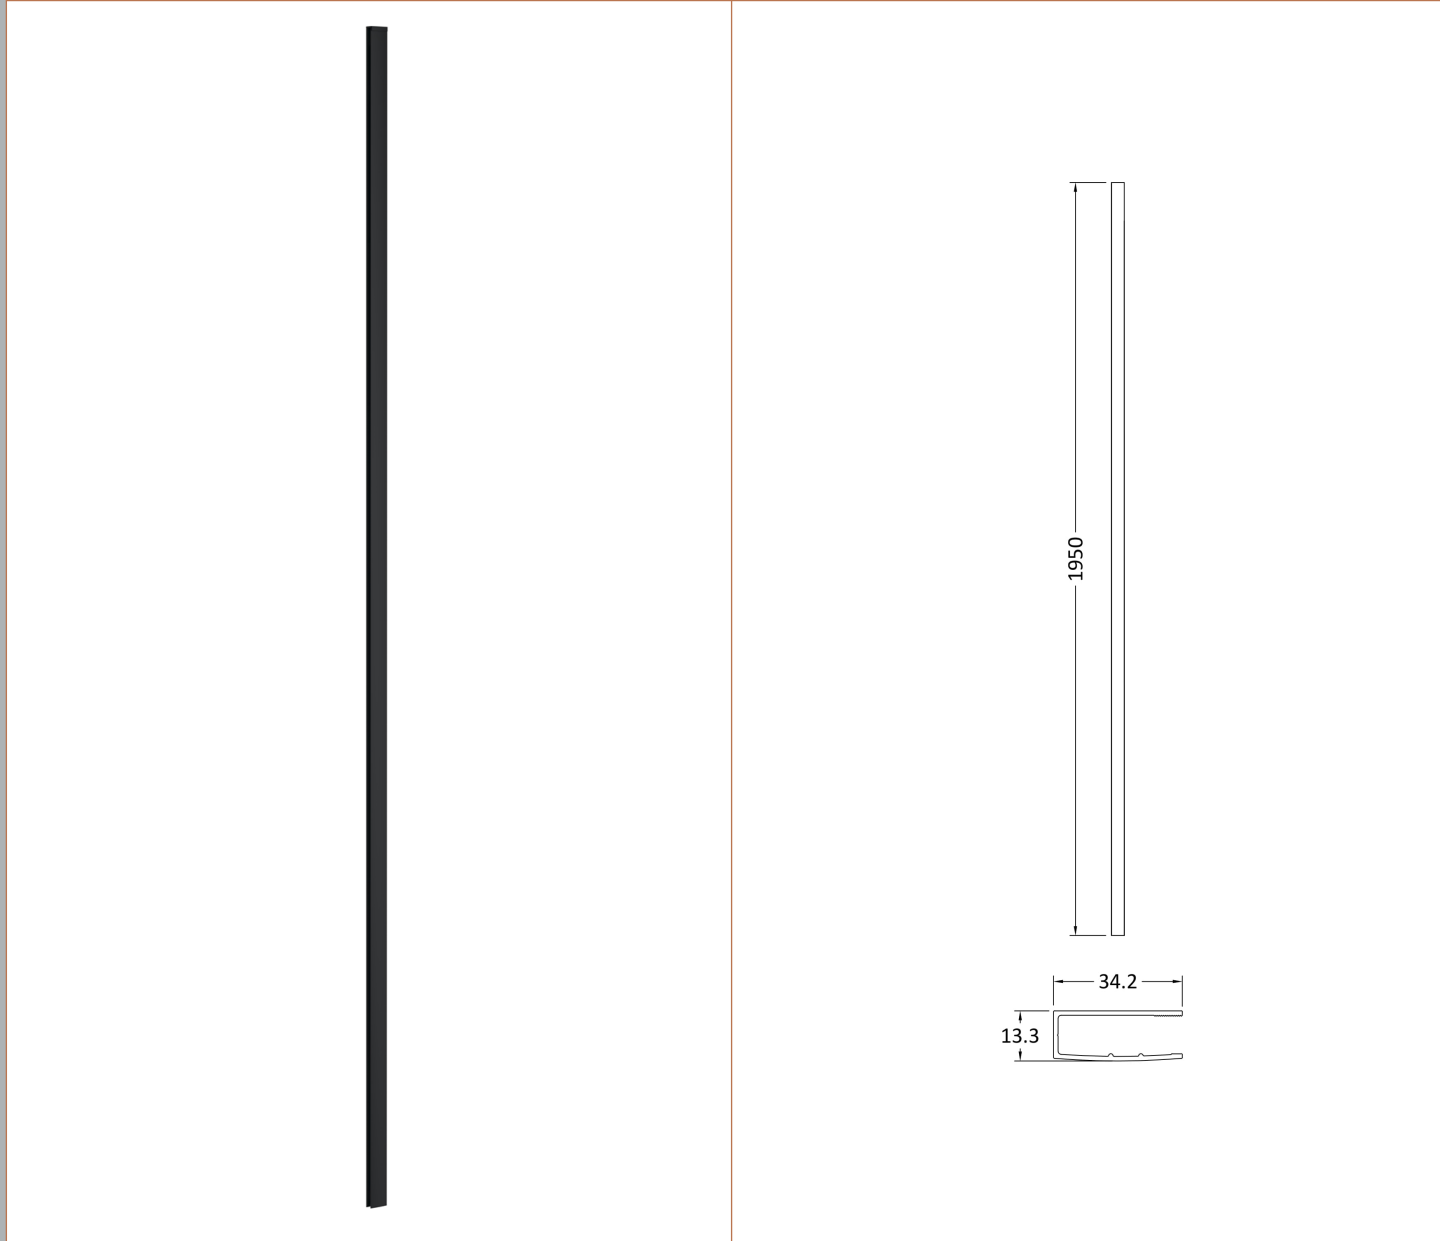

### Product Dimensions

Height (mm):	1950
Width (mm):	700
Depth (mm):	14
Nett Weight (kg):	29.44

### Product Dimensions

Height (mm):	15
Width (mm):	150
Depth (mm):	1000
Nett Weight (kg):	0.67

### Outer Box Dimensions (If Applicable)

Height (mm):	
Width (mm):	
Depth (mm):	
Length (mm):	
Gross Weight (kg):	
Barcode:	5056211847342

Sales Code: WRSF004

Description: Wetroom Wall Channel 1950mm Black

**Product Dimensions**

Height (mm):	1950
Width (mm):	34
Depth (mm):	13
Nett Weight (kg):	1.01

**Packaging Dimensions**

Height (mm):	45
Width (mm):	185
Length (mm):	1970
Gross Weight (kg):	1.42