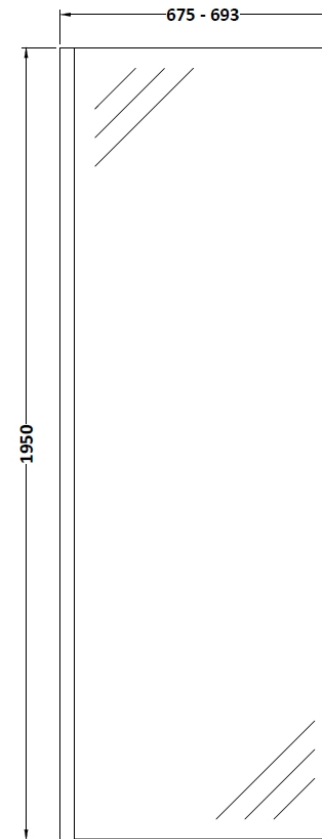

### Product Dimensions

Height (mm):	1950
Width (mm):	700
Depth (mm):	14
Nett Weight (kg):	29.44

### Packaging Dimensions

Height (mm):	65
Width (mm):	730
Length (mm):	2010
Gross Weight (kg):	29.44

### Outer Box Dimensions (If Applicable)

Height (mm):	
Width (mm):	
Depth (mm):	
Length (mm):	
Gross Weight (kg):	
Barcode:	5055369007424

### Packaging Dimensions

Height (mm):	35
Width (mm):	160
Length (mm):	1020
Gross Weight (kg):	0.7