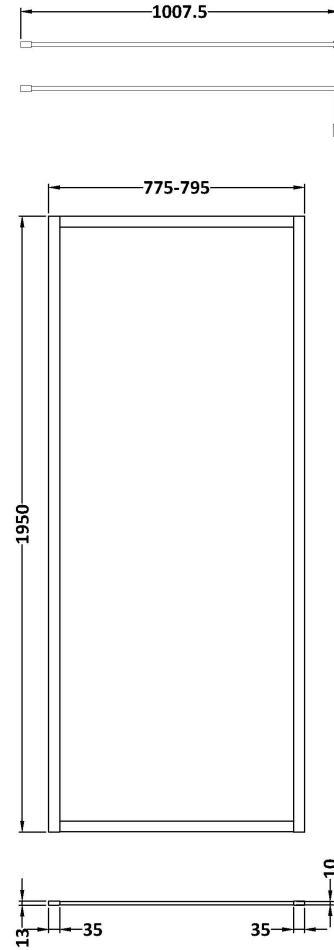

Sales Code: WRFBP1980

Description: Full Frame Wetroom Screen 1950X800x8mm

Packaging Details

Barcode: 5056462688398

Sales Code: WRSB800

Description: Wetroom Screen 800 X1950mm

Product Dimensions

Height (mm):	1950
Width (mm):	800
Depth (mm):	14
Nett Weight (kg):	34.36

Packaging Dimensions

Height (mm):	65
Width (mm):	830
Length (mm):	2010
Gross Weight (kg):	34.36

Packaging Data

Box Colour:	Brown Cardboard Box - Printed
Box Qty:	1
Label Size:	100 x 50
Label Colour:	Not Applicable
Label Qty:	0

Outer Box Dimensions (If Applicable)

Height (mm):	
Width (mm):	
Depth (mm):	
Length (mm):	
Gross Weight (kg):	
Barcode:	5055369007448

Product Details

Country of Origin:	China
Fitting Instruction:	No
CE Approval:	Yes
Profile Material:	Aluminium
Profile Finish:	Polished Chrome
Adjustments (mm):	775mm-793mm
Entry Width (mm):	N/A
Swing In Dim (mm):	N/A
Swing Out Dim (mm):	N/A
Radius (mm):	Not Applicable
Glass Thickness (mm):	8
Easy Fit:	No
Easy Clean:	Yes
Handle Style:	Not Applicable
Handle Material:	Not Applicable
Enclosure Design:	Frameless
Wheel Type:	Not Applicable
Support Bar Included:	Support Bar Included
Extras:	None

Sales Code: WRSF004

Description: Wetroom Wall Channel 1950mm Black

Product Dimensions

Height (mm):	1950
Width (mm):	34
Depth (mm):	13
Nett Weight (kg):	1.01

Packaging Dimensions

Height (mm):	45
Width (mm):	185
Length (mm):	1970
Gross Weight (kg):	1.42