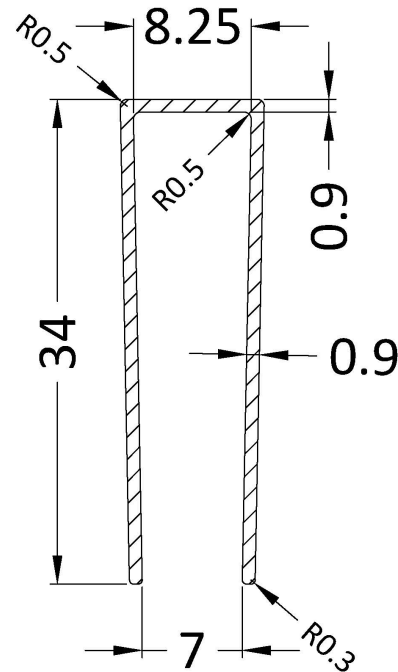

Outer Box Dimensions (If Applicable)

Height (mm):	
Width (mm):	
Depth (mm):	
Length (mm):	
Gross Weight (kg):	
Barcode:	5055369007448

Product Details

Country of Origin:	China
Fitting Instruction:	No
CE Approval:	Yes
Profile Material:	Aluminium
Profile Finish:	Polished Chrome
Adjustments (mm):	775mm-793mm
Entry Width (mm):	N/A
Swing In Dim (mm):	N/A
Swing Out Dim (mm):	N/A
Radius (mm):	Not Applicable
Glass Thickness (mm):	8
Easy Fit:	No
Easy Clean:	Yes
Handle Style:	Not Applicable
Handle Material:	Not Applicable
Enclosure Design:	Frameless
Wheel Type:	Not Applicable
Support Bar Included:	Support Bar Included
Extras:	None

Sales Code: WRSF004

Description: Wetroom Wall Channel 1950mm Black

Product Dimensions

Height (mm):	1950
Width (mm):	34
Depth (mm):	13
Nett Weight (kg):	1.01

Packaging Dimensions

Height (mm):	45
Width (mm):	185
Length (mm):	1970
Gross Weight (kg):	1.42

Product Details

Country of Origin:	China
Fitting Instruction:	No
CE Approval:	N/A
Profile Material:	Aluminium
Profile Finish:	Matt Black
Adjustments (mm):	18mm
Entry Width (mm):	N/A
Swing In Dim (mm):	N/A
Swing Out Dim (mm):	N/A
Radius (mm):	Not Applicable
Glass Thickness (mm):	
Easy Fit:	Not Applicable
Easy Clean:	Not Applicable
Handle Style:	Not Applicable
Handle Material:	Not Applicable
Enclosure Design:	Not Applicable
Wheel Type:	Not Applicable
Support Bar Included:	Support Bar Not Included
Extras:	None

Sales Code: WRSF004UF

Description: 1950mm Undrilled Flat Profile

OVERALL LENGTH 1950mm

Product Dimensions

Height (mm):	1950
Width (mm):	34
Depth (mm):	13
Nett Weight (kg):	1.01

Packaging Dimensions

Height (mm):	45
Width (mm):	185
Length (mm):	1970
Gross Weight (kg):	1.42