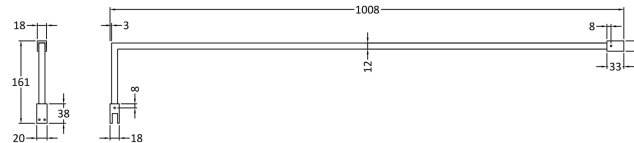

Outer Box Dimensions (If Applicable)

Height (mm):	
Width (mm):	
Depth (mm):	
Length (mm):	
Gross Weight (kg):	
Barcode:	5055369007448

Product Details

Country of Origin:	China
Fitting Instruction:	No
CE Approval:	Yes
Profile Material:	Aluminium
Profile Finish:	Polished Chrome
Adjustments (mm):	775mm-793mm
Entry Width (mm):	N/A
Swing In Dim (mm):	N/A
Swing Out Dim (mm):	N/A
Radius (mm):	Not Applicable
Glass Thickness (mm):	8
Easy Fit:	No
Easy Clean:	Yes
Handle Style:	Not Applicable
Handle Material:	Not Applicable
Enclosure Design:	Frameless
Wheel Type:	Not Applicable
Support Bar Included:	Support Bar Included
Extras:	None

Sales Code: FIX024

Description: Wetroom Screen Support Arm

Product Dimensions

Height (mm):	15
Width (mm):	150
Depth (mm):	1000
Nett Weight (kg):	0.67

Packaging Dimensions

Height (mm):	35
Width (mm):	160
Length (mm):	1020
Gross Weight (kg):	0.7

Packaging Data

Box Colour:	Brown Cardboard Box
Box Qty:	1
Label Size:	100 x 50
Label Colour:	White Label
Label Qty:	1

Outer Box Dimensions (If Applicable)

Height (mm):	
Width (mm):	
Depth (mm):	
Length (mm):	
Gross Weight (kg):	
Barcode:	5056211847342

Sales Code: WRSF004UF

Description: 1950mm Undrilled Flat Profile

OVERALL LENGTH 1950mm

Product Dimensions

Height (mm):	1950
Width (mm):	34
Depth (mm):	13
Nett Weight (kg):	1.01

Packaging Dimensions

Height (mm):	45
Width (mm):	185
Length (mm):	1970
Gross Weight (kg):	1.42