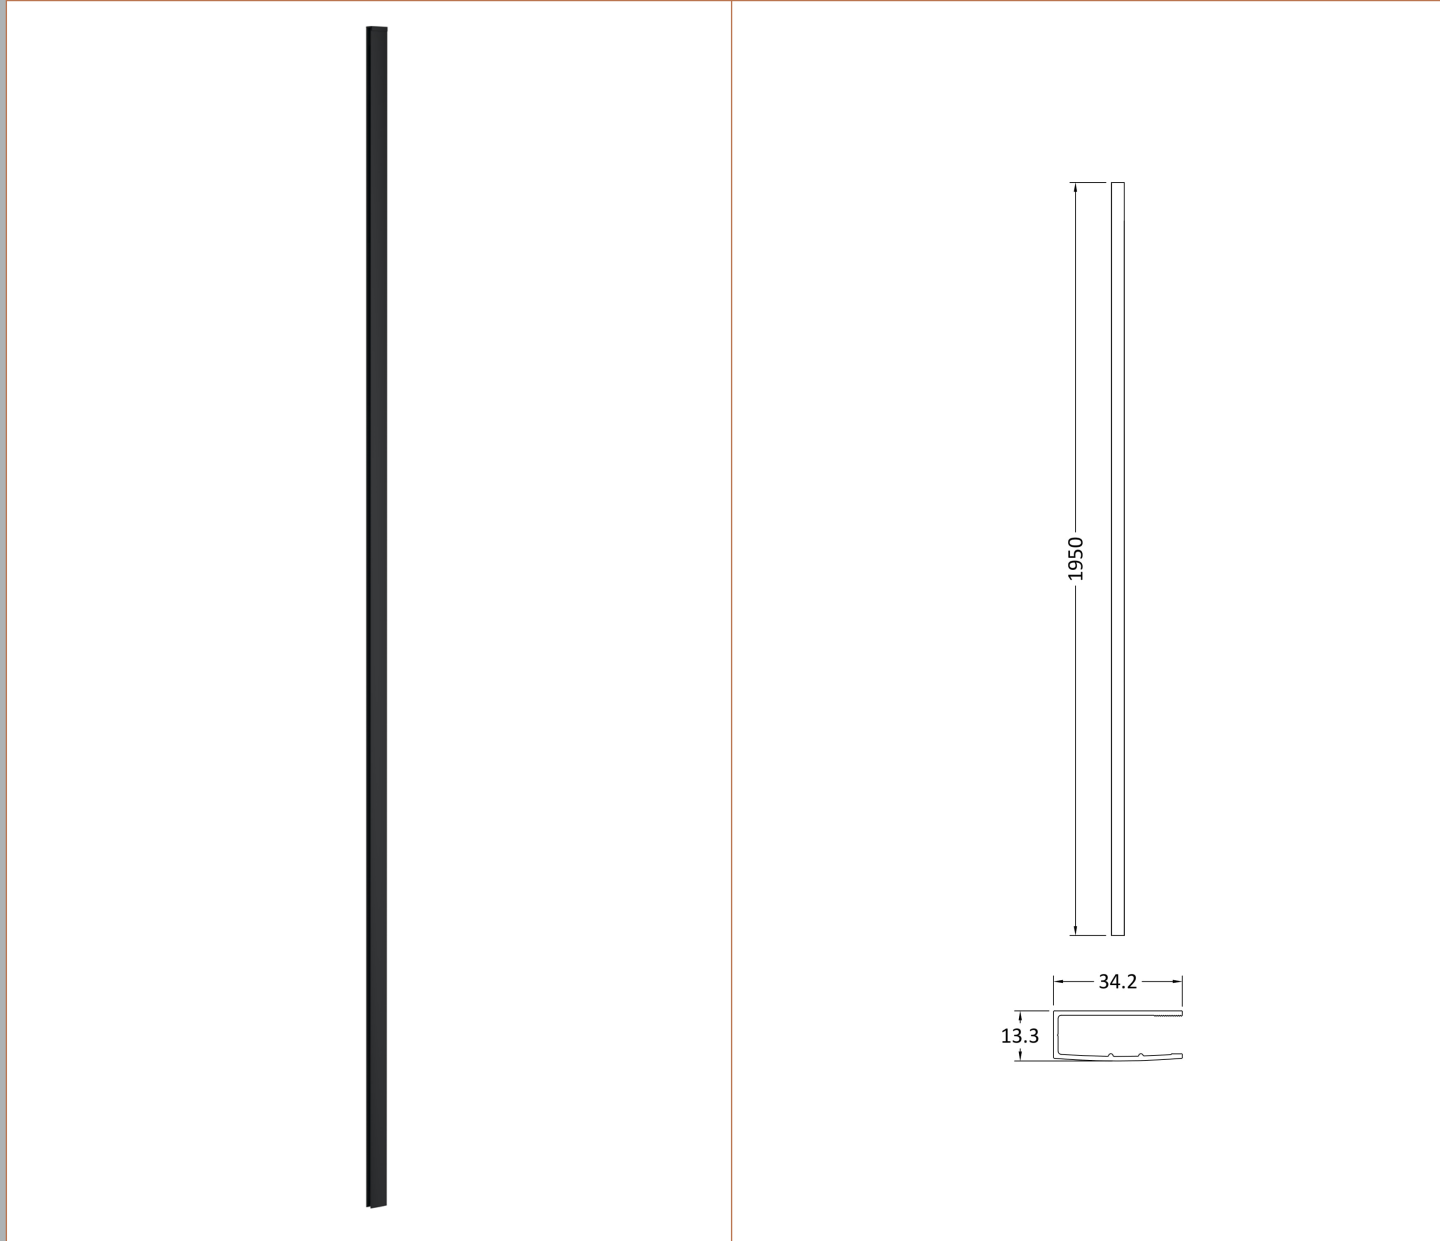

Outer Box Dimensions (If Applicable)

Height (mm):	
Width (mm):	
Depth (mm):	
Length (mm):	
Gross Weight (kg):	
Barcode:	5055369007448

Product Details

Country of Origin:	China
Fitting Instruction:	No
CE Approval:	Yes
Profile Material:	Aluminium
Profile Finish:	Polished Chrome
Adjustments (mm):	775mm-793mm
Entry Width (mm):	N/A
Swing In Dim (mm):	N/A
Swing Out Dim (mm):	N/A
Radius (mm):	Not Applicable
Glass Thickness (mm):	8
Easy Fit:	No
Easy Clean:	Yes
Handle Style:	Not Applicable
Handle Material:	Not Applicable
Enclosure Design:	Frameless
Wheel Type:	Not Applicable
Support Bar Included:	Support Bar Included
Extras:	None

Sales Code: FIX024

Description: Wetroom Screen Support Arm

Product Dimensions

Height (mm):	15
Width (mm):	150
Depth (mm):	1000
Nett Weight (kg):	0.67

Packaging Dimensions

Height (mm):	35
Width (mm):	160
Length (mm):	1020
Gross Weight (kg):	0.7

Sales Code: WRSF004

Description: Wetroom Wall Channel 1950mm Black

Product Dimensions

Height (mm):	1950
Width (mm):	34
Depth (mm):	13
Nett Weight (kg):	1.01

Packaging Dimensions

Height (mm):	45
Width (mm):	185
Length (mm):	1970
Gross Weight (kg):	1.42

Sales Code: WRSF004UF

Description: 1950mm Undrilled Flat Profile

OVERALL LENGTH 1950mm

Product Dimensions

Height (mm):	1950
Width (mm):	34
Depth (mm):	13
Nett Weight (kg):	1.01

Packaging Dimensions

Height (mm):	45
Width (mm):	185
Length (mm):	1970
Gross Weight (kg):	1.42