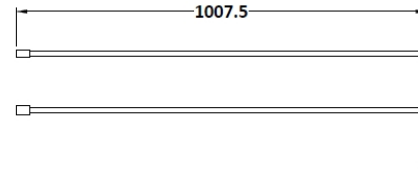

Sales Code: WRFBP1980

Description: Full Frame Wetroom Screen 1950X800x8mm

Packaging Details

Barcode: 5056462688398

Sales Code: WRSB800

Description: Wetroom Screen 800 X1950mm

Product Dimensions

Height (mm):	1950
Width (mm):	800
Depth (mm):	14
Nett Weight (kg):	34.36

Packaging Dimensions

Height (mm):	65
Width (mm):	830
Length (mm):	2010
Gross Weight (kg):	34.36

Packaging Data

Box Colour:	Brown Cardboard Box - Printed
Box Qty:	1
Label Size:	100 x 50
Label Colour:	Not Applicable
Label Qty:	0

Outer Box Dimensions (If Applicable)

Height (mm):	
Width (mm):	
Depth (mm):	
Length (mm):	
Gross Weight (kg):	
Barcode:	5055369007448

Product Details

Country of Origin:	China
Fitting Instruction:	No
CE Approval:	Yes
Profile Material:	Aluminium
Profile Finish:	Polished Chrome
Adjustments (mm):	775mm-793mm
Entry Width (mm):	N/A
Swing In Dim (mm):	N/A
Swing Out Dim (mm):	N/A
Radius (mm):	Not Applicable
Glass Thickness (mm):	8
Easy Fit:	No
Easy Clean:	Yes
Handle Style:	Not Applicable
Handle Material:	Not Applicable
Enclosure Design:	Frameless
Wheel Type:	Not Applicable
Support Bar Included:	Support Bar Included
Extras:	None

Sales Code: WRSF004UF

Description: 1950mm Undrilled Flat Profile

OVERALL LENGTH 1950mm

Product Dimensions

Height (mm):	1950
Width (mm):	34
Depth (mm):	13
Nett Weight (kg):	1.01

Packaging Dimensions

Height (mm):	45
Width (mm):	185
Length (mm):	1970
Gross Weight (kg):	1.42