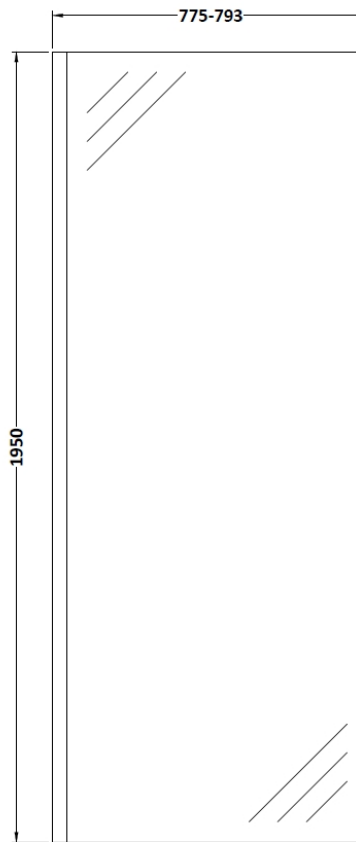

Sales Code: WRFBP1980

Description: Full Frame Wetroom Screen 1950X800x8mm

Packaging Details

Barcode: 5056462688398

Sales Code: WRSB800

Description: Wetroom Screen 800 X1950mm

Product Dimensions

Height (mm):	1950
Width (mm):	800
Depth (mm):	14
Nett Weight (kg):	34.36

Packaging Dimensions

Height (mm):	65
Width (mm):	830
Length (mm):	2010
Gross Weight (kg):	34.36

Packaging Data

Box Colour:	Brown Cardboard Box - Printed
Box Qty:	1
Label Size:	100 x 50
Label Colour:	Not Applicable
Label Qty:	0

Outer Box Dimensions (If Applicable)

Height (mm):	
Width (mm):	
Depth (mm):	
Length (mm):	
Gross Weight (kg):	
Barcode:	5055369007448

Product Details

Country of Origin:	China
Fitting Instruction:	No
CE Approval:	Yes
Profile Material:	Aluminium
Profile Finish:	Polished Chrome
Adjustments (mm):	775mm-793mm
Entry Width (mm):	N/A
Swing In Dim (mm):	N/A
Swing Out Dim (mm):	N/A
Radius (mm):	Not Applicable
Glass Thickness (mm):	8
Easy Fit:	No
Easy Clean:	Yes
Handle Style:	Not Applicable
Handle Material:	Not Applicable
Enclosure Design:	Frameless
Wheel Type:	Not Applicable
Support Bar Included:	Support Bar Included
Extras:	None

Sales Code: FIX024

Description: Wetroom Screen Support Arm

Product Dimensions

Height (mm):	15
Width (mm):	150
Depth (mm):	1000
Nett Weight (kg):	0.67

Packaging Dimensions

Height (mm):	35
Width (mm):	160
Length (mm):	1020
Gross Weight (kg):	0.7