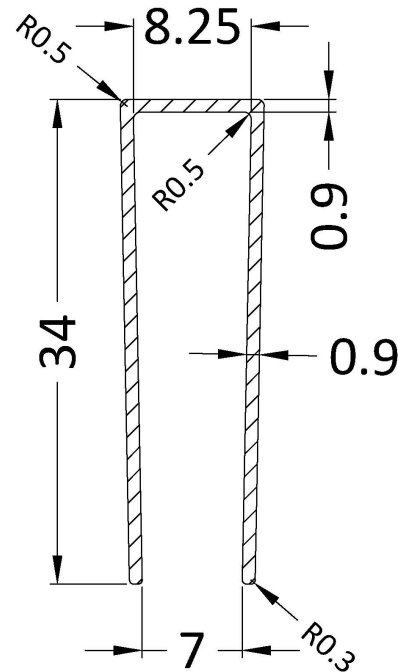

Outer Box Dimensions (If Applicable)

Height (mm):	
Width (mm):	
Depth (mm):	
Length (mm):	
Gross Weight (kg):	
Barcode:	5055369007455

Product Details

Country of Origin:	China
Fitting Instruction:	No
CE Approval:	Yes
Profile Material:	Aluminium
Profile Finish:	Polished Chrome
Adjustments (mm):	875mm-893mm
Entry Width (mm):	N/A
Swing In Dim (mm):	N/A
Swing Out Dim (mm):	N/A
Radius (mm):	Not Applicable
Glass Thickness (mm):	8
Easy Fit:	No
Easy Clean:	Yes
Handle Style:	Not Applicable
Handle Material:	Not Applicable
Enclosure Design:	Frameless
Wheel Type:	Not Applicable
Support Bar Included:	Support Bar Included
Extras:	None

Sales Code: WRSF004

Description: Wetroom Wall Channel 1950mm Black

Product Dimensions

Height (mm):	1950
Width (mm):	34
Depth (mm):	13
Nett Weight (kg):	1.01

Packaging Dimensions

Height (mm):	45
Width (mm):	185
Length (mm):	1970
Gross Weight (kg):	1.42

Product Details

Country of Origin:	China
Fitting Instruction:	No
CE Approval:	N/A
Profile Material:	Aluminium
Profile Finish:	Matt Black
Adjustments (mm):	18mm
Entry Width (mm):	N/A
Swing In Dim (mm):	N/A
Swing Out Dim (mm):	N/A
Radius (mm):	Not Applicable
Glass Thickness (mm):	
Easy Fit:	Not Applicable
Easy Clean:	Not Applicable
Handle Style:	Not Applicable
Handle Material:	Not Applicable
Enclosure Design:	Not Applicable
Wheel Type:	Not Applicable
Support Bar Included:	Support Bar Not Included
Extras:	None

Sales Code: WRSF004UF

Description: 1950mm Undrilled Flat Profile

OVERALL LENGTH 1950mm

Product Dimensions

Height (mm):	1950
Width (mm):	34
Depth (mm):	13
Nett Weight (kg):	1.01

Packaging Dimensions

Height (mm):	45
Width (mm):	185
Length (mm):	1970
Gross Weight (kg):	1.42