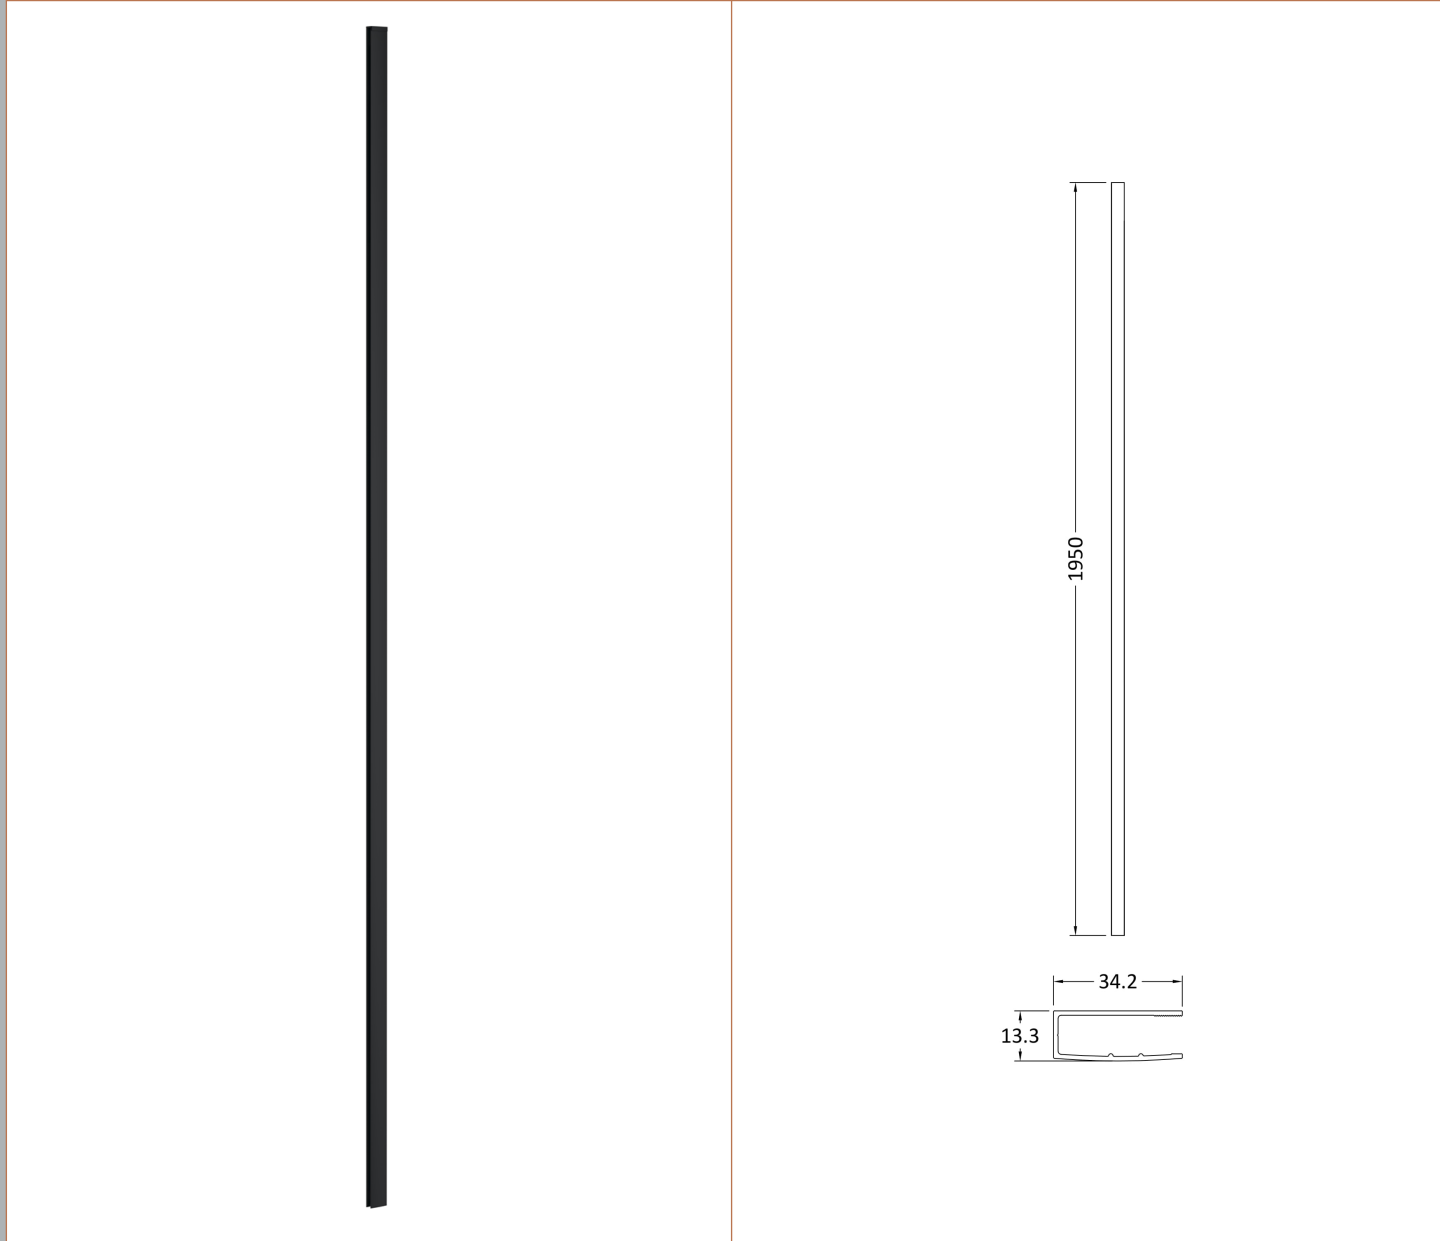

Outer Box Dimensions (If Applicable)

Height (mm):	
Width (mm):	
Depth (mm):	
Length (mm):	
Gross Weight (kg):	
Barcode:	5055369007455

Product Details

Country of Origin:	China
Fitting Instruction:	No
CE Approval:	Yes
Profile Material:	Aluminium
Profile Finish:	Polished Chrome
Adjustments (mm):	875mm-893mm
Entry Width (mm):	N/A
Swing In Dim (mm):	N/A
Swing Out Dim (mm):	N/A
Radius (mm):	Not Applicable
Glass Thickness (mm):	8
Easy Fit:	No
Easy Clean:	Yes
Handle Style:	Not Applicable
Handle Material:	Not Applicable
Enclosure Design:	Frameless
Wheel Type:	Not Applicable
Support Bar Included:	Support Bar Included
Extras:	None

Sales Code: FIX024

Description: Wetroom Screen Support Arm

Product Dimensions

Height (mm):	15
Width (mm):	150
Depth (mm):	1000
Nett Weight (kg):	0.67

Packaging Dimensions

Height (mm):	35
Width (mm):	160
Length (mm):	1020
Gross Weight (kg):	0.7

Sales Code: WRSF004

Description: Wetroom Wall Channel 1950mm Black

Product Dimensions

Height (mm):	1950
Width (mm):	34
Depth (mm):	13
Nett Weight (kg):	1.01

Packaging Dimensions

Height (mm):	45
Width (mm):	185
Length (mm):	1970
Gross Weight (kg):	1.42

Sales Code: WRSF004UF

Description: 1950mm Undrilled Flat Profile

OVERALL LENGTH 1950mm

Product Dimensions

Height (mm):	1950
Width (mm):	34
Depth (mm):	13
Nett Weight (kg):	1.01

Packaging Dimensions

Height (mm):	45
Width (mm):	185
Length (mm):	1970
Gross Weight (kg):	1.42