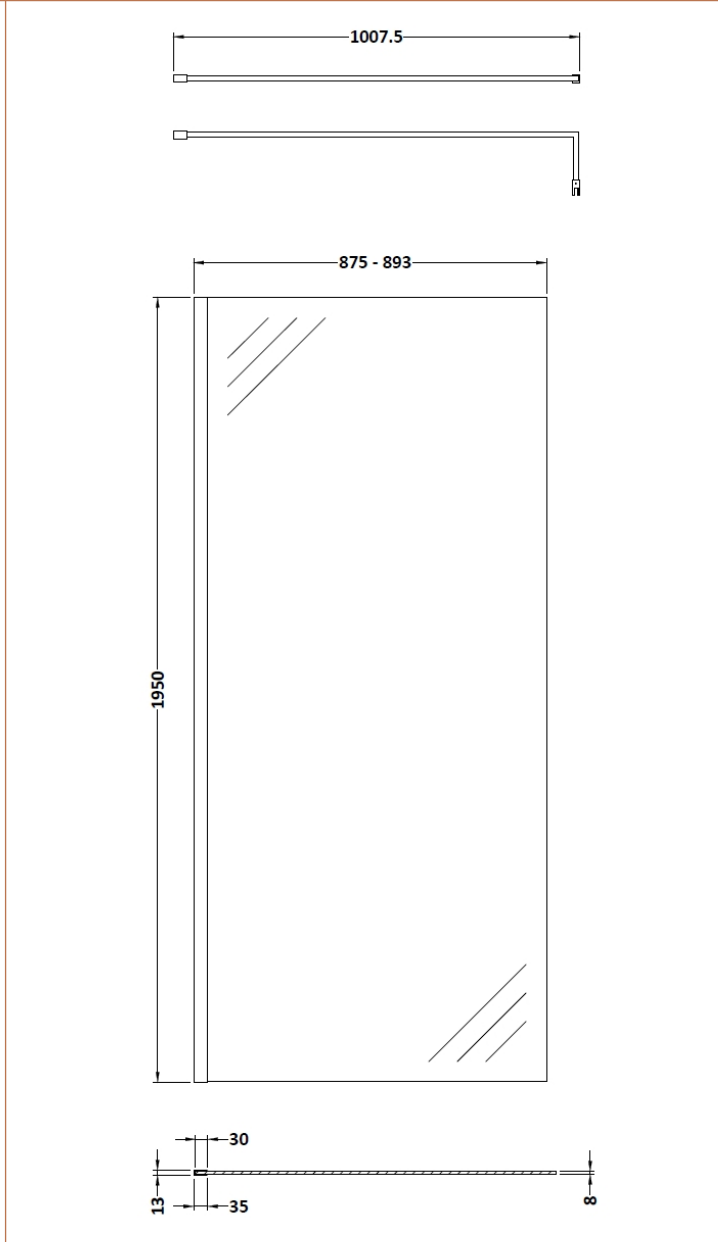

Sales Code: WRFBP1990

Description: Full Frame Wetroom Screen 1950X900x8mm

Packaging Details

Barcode: 5056462688404

Sales Code: WRSB900

Description: Wetroom Screen 900 X1950mm

Product Dimensions

Height (mm):	1950
Width (mm):	900
Depth (mm):	14
Nett Weight (kg):	38.24

Packaging Dimensions

Height (mm):	65
Width (mm):	930
Length (mm):	2010
Gross Weight (kg):	38.24

Packaging Data

Box Colour:	Brown Cardboard Box - Printed
Box Qty:	1
Label Size:	100 x 50
Label Colour:	Not Applicable
Label Qty:	0

Outer Box Dimensions (If Applicable)

Height (mm):	
Width (mm):	
Depth (mm):	
Length (mm):	
Gross Weight (kg):	
Barcode:	5055369007455

Product Details

Country of Origin:	China
Fitting Instruction:	No
CE Approval:	Yes
Profile Material:	Aluminium
Profile Finish:	Polished Chrome
Adjustments (mm):	875mm-893mm
Entry Width (mm):	N/A
Swing In Dim (mm):	N/A
Swing Out Dim (mm):	N/A
Radius (mm):	Not Applicable
Glass Thickness (mm):	8
Easy Fit:	No
Easy Clean:	Yes
Handle Style:	Not Applicable
Handle Material:	Not Applicable
Enclosure Design:	Frameless
Wheel Type:	Not Applicable
Support Bar Included:	Support Bar Included
Extras:	None

Sales Code: WRSF004

Description: Wetroom Wall Channel 1950mm Black

Product Dimensions

Height (mm):	1950
Width (mm):	34
Depth (mm):	13
Nett Weight (kg):	1.01

Packaging Dimensions

Height (mm):	45
Width (mm):	185
Length (mm):	1970
Gross Weight (kg):	1.42