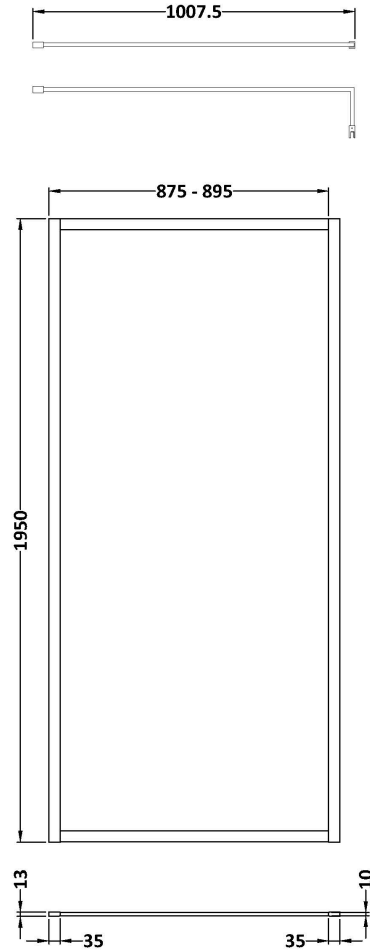

Sales Code: WRFBP1990

Description: Full Frame Wetroom Screen 1950X900x8mm

Packaging Details

Barcode: 5056462688404

Sales Code: WRSB900

Description: Wetroom Screen 900 X1950mm

Product Dimensions

Height (mm):	1950
Width (mm):	900
Depth (mm):	14
Nett Weight (kg):	38.24

Packaging Dimensions

Height (mm):	65
Width (mm):	930
Length (mm):	2010
Gross Weight (kg):	38.24

Packaging Data

Box Colour:	Brown Cardboard Box - Printed
Box Qty:	1
Label Size:	100 x 50
Label Colour:	Not Applicable
Label Qty:	0

Outer Box Dimensions (If Applicable)

Height (mm):	
Width (mm):	
Depth (mm):	
Length (mm):	
Gross Weight (kg):	
Barcode:	5055369007455

Product Details

Country of Origin:	China
Fitting Instruction:	No
CE Approval:	Yes
Profile Material:	Aluminium
Profile Finish:	Polished Chrome
Adjustments (mm):	875mm-893mm
Entry Width (mm):	N/A
Swing In Dim (mm):	N/A
Swing Out Dim (mm):	N/A
Radius (mm):	Not Applicable
Glass Thickness (mm):	8
Easy Fit:	No
Easy Clean:	Yes
Handle Style:	Not Applicable
Handle Material:	Not Applicable
Enclosure Design:	Frameless
Wheel Type:	Not Applicable
Support Bar Included:	Support Bar Included
Extras:	None

Sales Code: FIX024

Description: Wetroom Screen Support Arm

Product Dimensions

Height (mm):	15
Width (mm):	150
Depth (mm):	1000
Nett Weight (kg):	0.67

Packaging Dimensions

Height (mm):	35
Width (mm):	160
Length (mm):	1020
Gross Weight (kg):	0.7