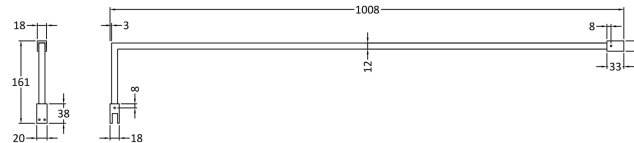

### Product Dimensions

Height (mm):	1950
Width (mm):	1000
Depth (mm):	14
Nett Weight (kg):	42.4

### Outer Box Dimensions (If Applicable)

Height (mm):	
Width (mm):	
Depth (mm):	
Length (mm):	
Gross Weight (kg):	
Barcode:	5055369007462

### Product Details

Country of Origin:	China
Fitting Instruction:	No
CE Approval:	Yes
Profile Material:	Aluminium
Profile Finish:	Polished Chrome
Adjustments (mm):	975mm-993mm
Entry Width (mm):	N/A
Swing In Dim (mm):	N/A
Swing Out Dim (mm):	N/A
Radius (mm):	Not Applicable
Glass Thickness (mm):	8
Easy Fit:	No
Easy Clean:	Yes
Handle Style:	Not Applicable
Handle Material:	Not Applicable
Enclosure Design:	Frameless
Wheel Type:	Not Applicable
Support Bar Included:	Support Bar Included
Extras:	None

### Product Dimensions

Height (mm):	15
Width (mm):	150
Depth (mm):	1000
Nett Weight (kg):	0.67