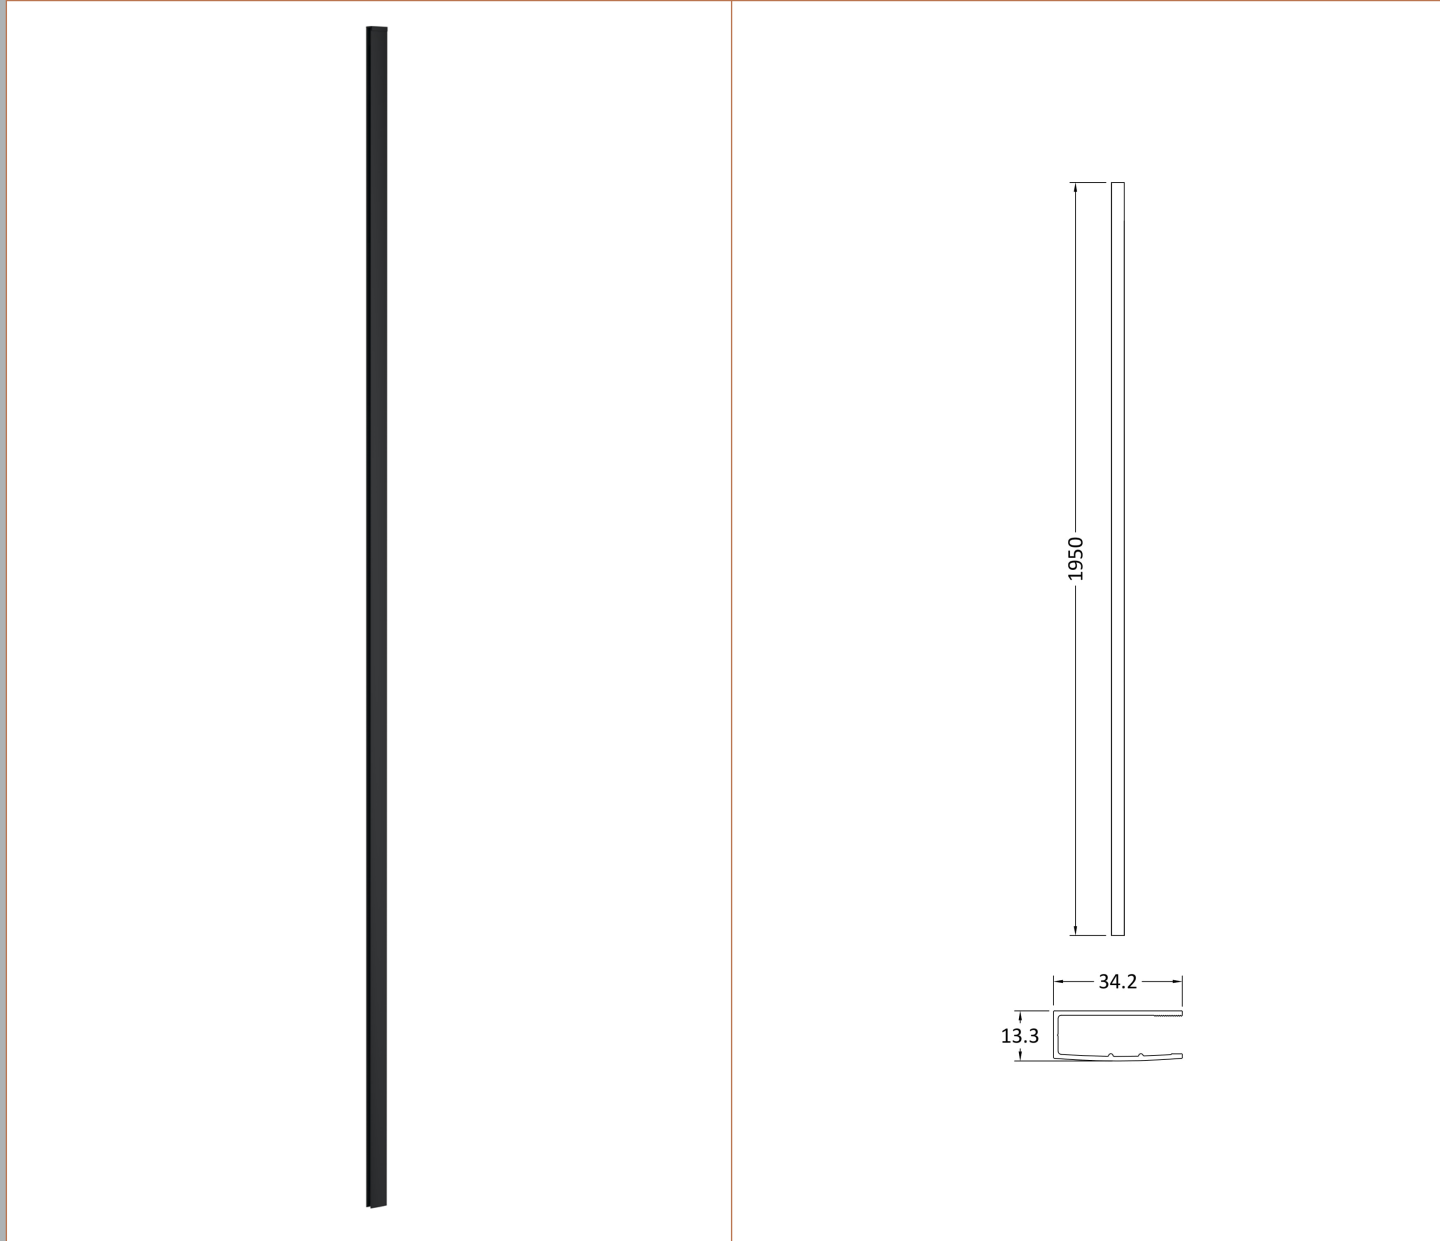

### Product Dimensions

Height (mm):	1950
Width (mm):	1000
Depth (mm):	14
Nett Weight (kg):	42.4

### Product Dimensions

Height (mm):	15
Width (mm):	150
Depth (mm):	1000
Nett Weight (kg):	0.67

### Outer Box Dimensions (If Applicable)

Height (mm):	
Width (mm):	
Depth (mm):	
Length (mm):	
Gross Weight (kg):	
Barcode:	5056211847342

Sales Code: WRSF004

Description: Wetroom Wall Channel 1950mm Black

**Product Dimensions**

Height (mm):	1950
Width (mm):	34
Depth (mm):	13
Nett Weight (kg):	1.01

**Packaging Dimensions**

Height (mm):	45
Width (mm):	185
Length (mm):	1970
Gross Weight (kg):	1.42