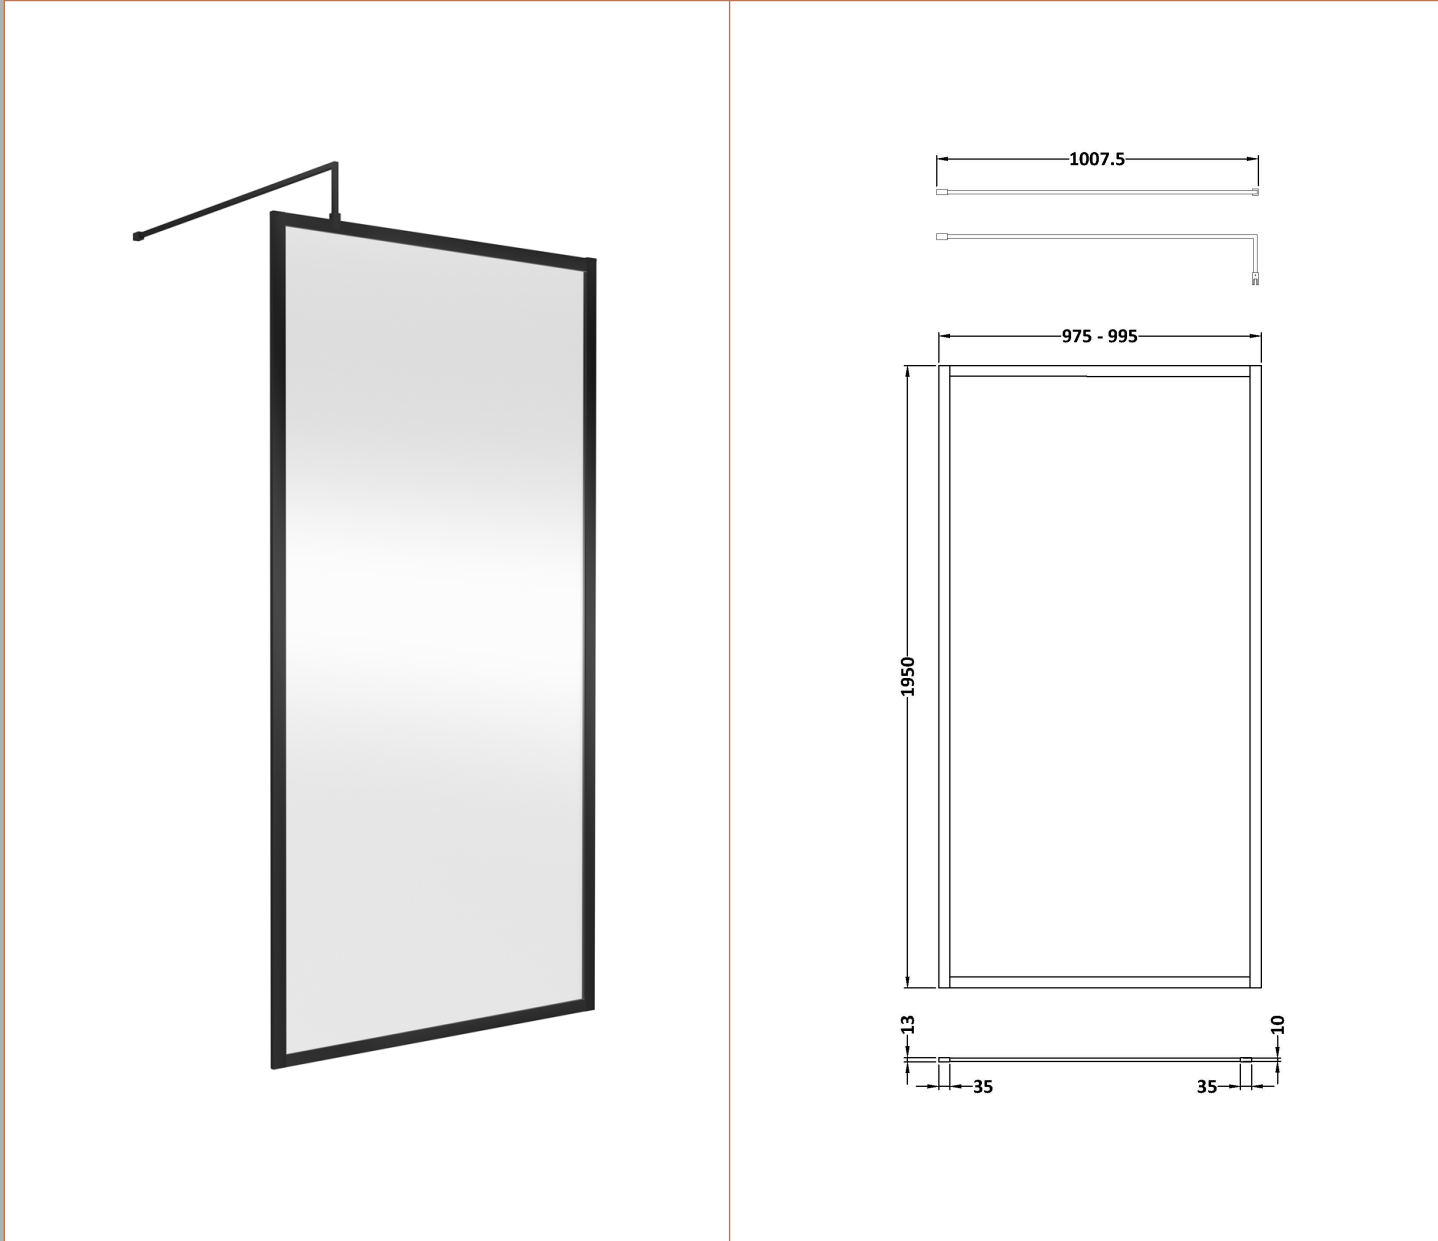

Sales Code: WRFBP1910

Description: Full Frame Wetroom Screen 1950X1000x8mm

Packaging Details

Barcode: 5056462688411