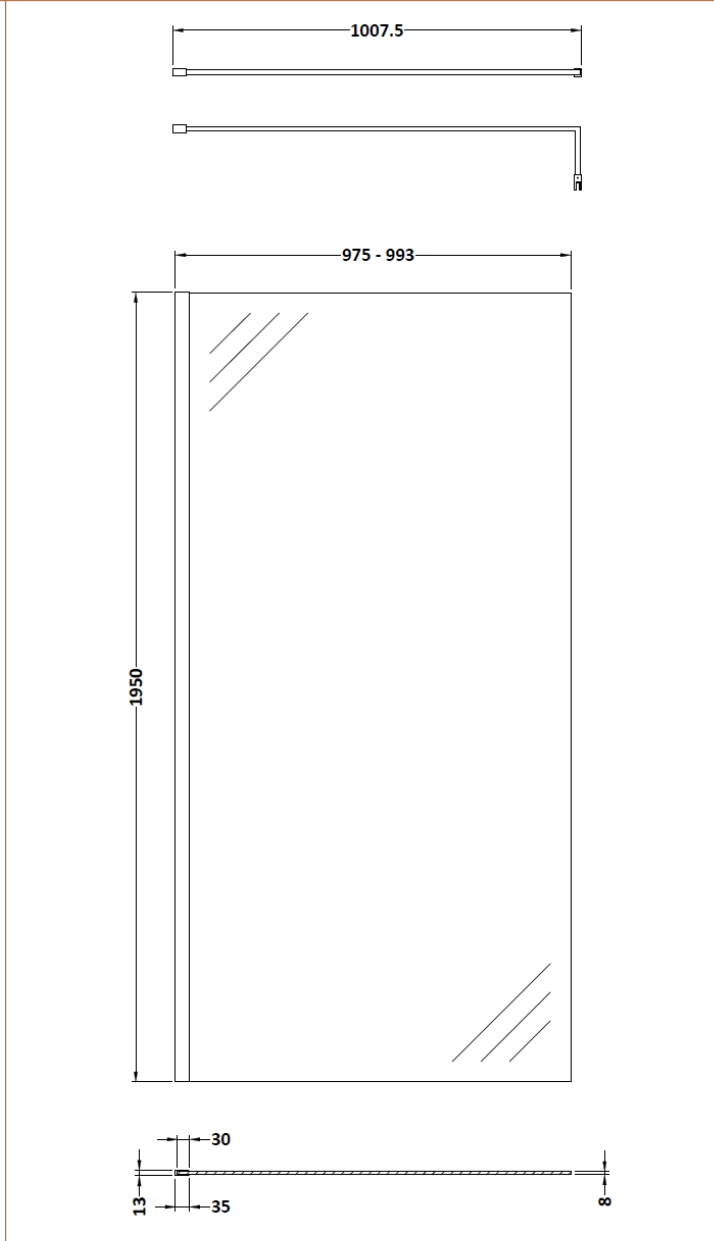

### Product Dimensions

Height (mm):	1950
Width (mm):	1000
Depth (mm):	14
Nett Weight (kg):	42.4

### Packaging Dimensions

Height (mm):	65
Width (mm):	1085
Length (mm):	2010
Gross Weight (kg):	42.4

### Product Dimensions

Height (mm):	15
Width (mm):	150
Depth (mm):	1000
Nett Weight (kg):	0.67

### Packaging Dimensions

Height (mm):	35
Width (mm):	160
Length (mm):	1020
Gross Weight (kg):	0.7