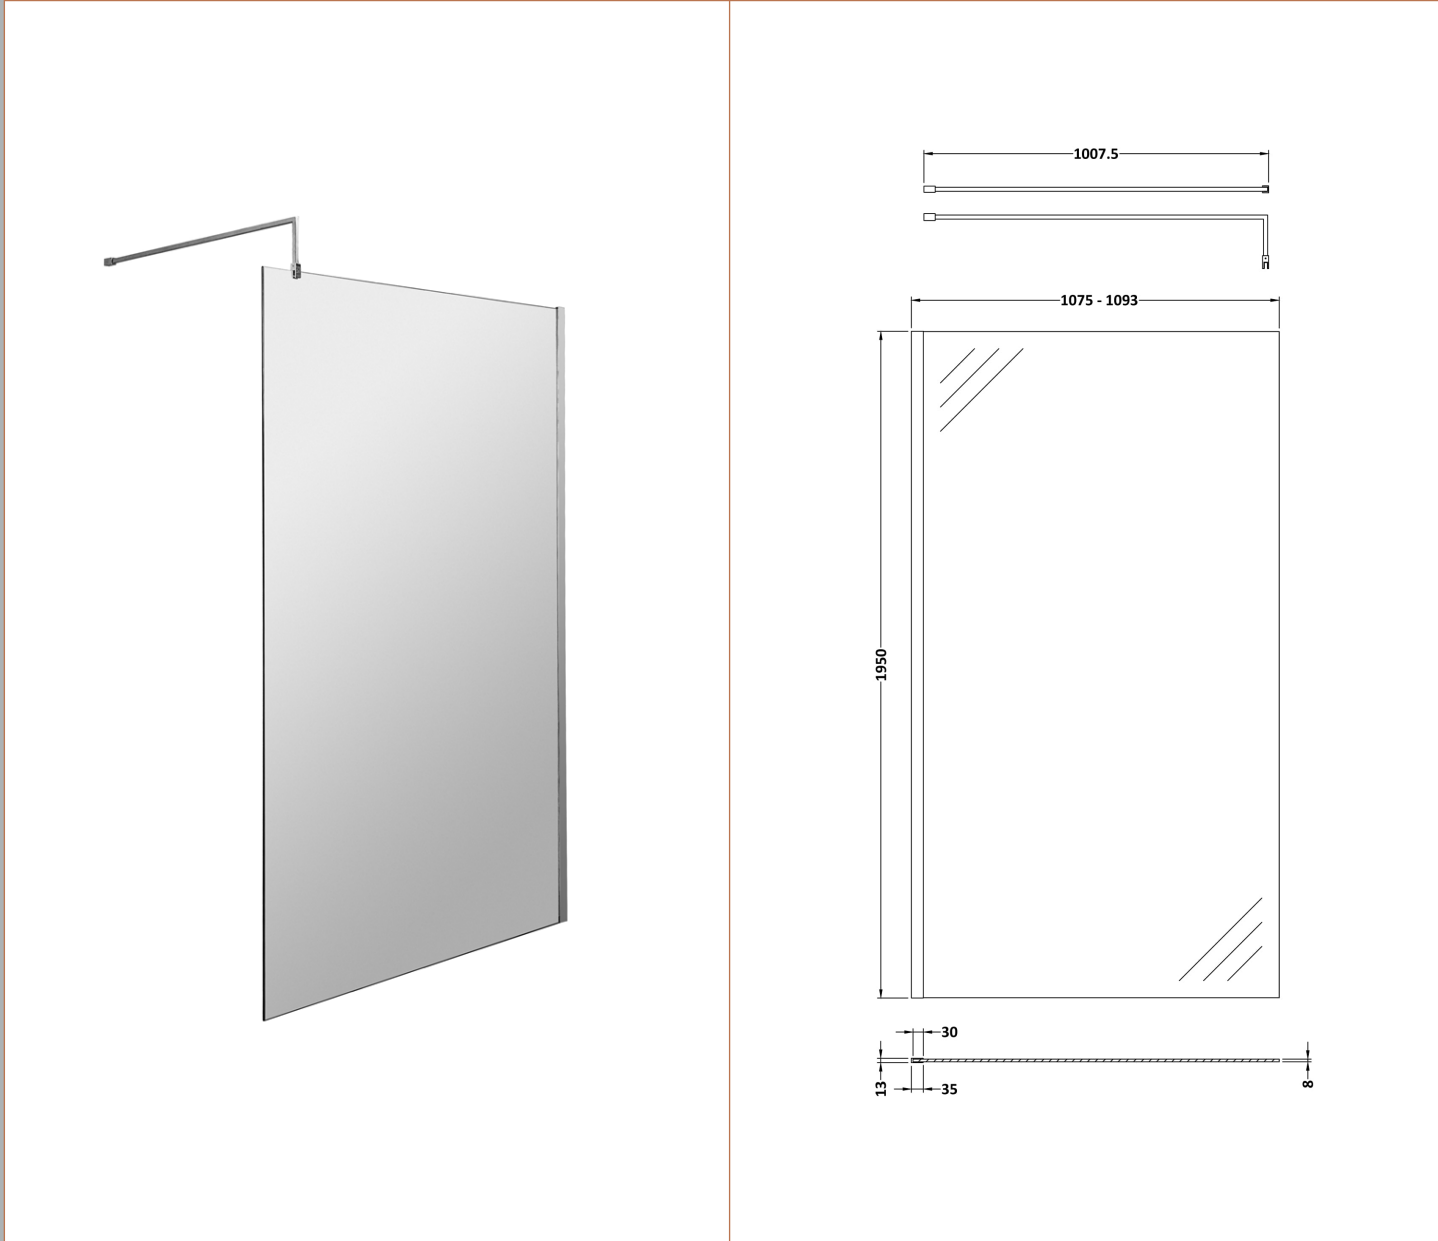

Sales Code: WRFBP1911

Description: Full Frame Wetroom Screen 1950X1100x8mm

Packaging Details

Barcode: 5056462688428

Sales Code: WRSB1100

Description: 1100X1950 Wetroom Screen Inc Support Bar

Product Dimensions

Height (mm):	1950
Width (mm):	1100
Depth (mm):	14
Nett Weight (kg):	48.8

Packaging Dimensions

Height (mm):	2070
Width (mm):	1150
Length (mm):	60
Gross Weight (kg):	48.8

Packaging Data

Box Colour:	Brown Cardboard Box - Printed
Box Qty:	1
Label Size:	100 x 50
Label Colour:	Not Applicable
Label Qty:	0

Outer Box Dimensions (If Applicable)

Height (mm):	
Width (mm):	
Depth (mm):	
Length (mm):	
Gross Weight (kg):	
Barcode:	5055275871157

Product Details

Country of Origin:	China
Fitting Instruction:	No
CE Approval:	Yes
Profile Material:	Aluminium
Profile Finish:	Polished Chrome
Adjustments (mm):	1075mm-1093mm
Entry Width (mm):	N/A
Swing In Dim (mm):	N/A
Swing Out Dim (mm):	N/A
Radius (mm):	Not Applicable
Glass Thickness (mm):	8
Easy Fit:	No
Easy Clean:	Yes
Handle Style:	Not Applicable
Handle Material:	Not Applicable
Enclosure Design:	Frameless
Wheel Type:	Not Applicable
Support Bar Included:	Support Bar Included
Extras:	None

Sales Code: FIX024

Description: Wetroom Screen Support Arm

Product Dimensions

Height (mm):	15
Width (mm):	150
Depth (mm):	1000
Nett Weight (kg):	0.67

Packaging Dimensions

Height (mm):	35
Width (mm):	160
Length (mm):	1020
Gross Weight (kg):	0.7