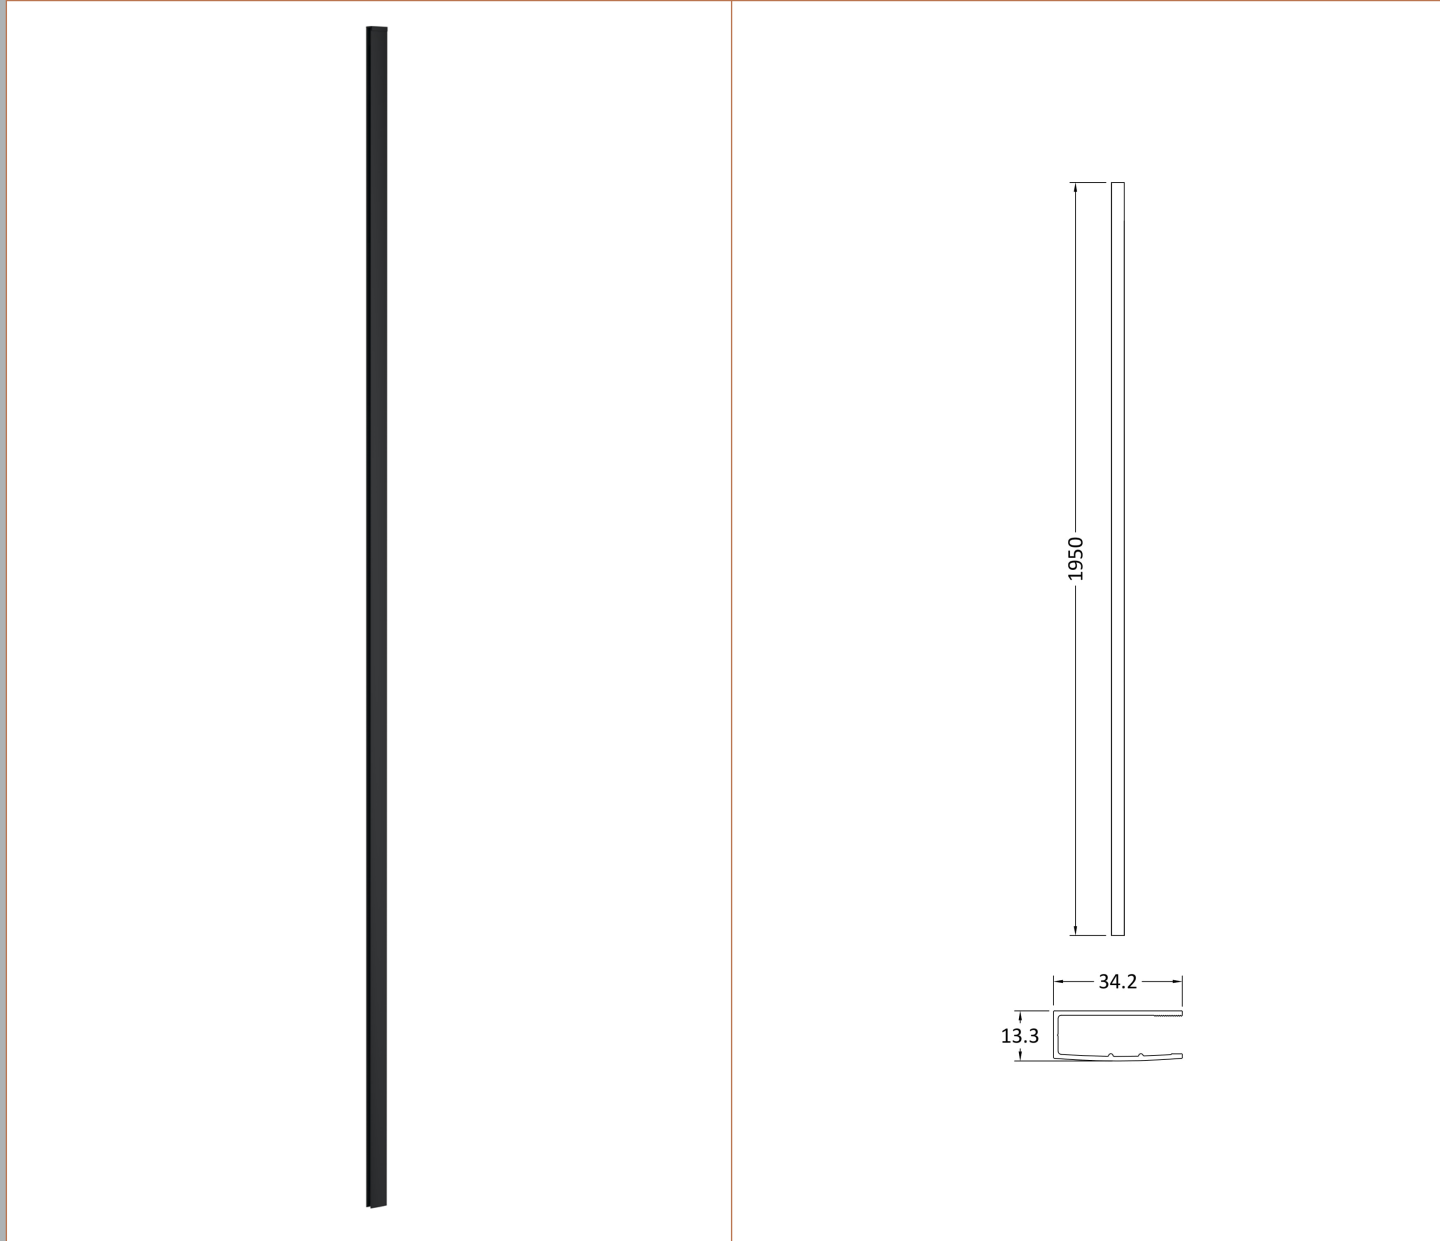

Outer Box Dimensions (If Applicable)

Height (mm):	
Width (mm):	
Depth (mm):	
Length (mm):	
Gross Weight (kg):	
Barcode:	5055275871157

Product Details

Country of Origin:	China
Fitting Instruction:	No
CE Approval:	Yes
Profile Material:	Aluminium
Profile Finish:	Polished Chrome
Adjustments (mm):	1075mm-1093mm
Entry Width (mm):	N/A
Swing In Dim (mm):	N/A
Swing Out Dim (mm):	N/A
Radius (mm):	Not Applicable
Glass Thickness (mm):	8
Easy Fit:	No
Easy Clean:	Yes
Handle Style:	Not Applicable
Handle Material:	Not Applicable
Enclosure Design:	Frameless
Wheel Type:	Not Applicable
Support Bar Included:	Support Bar Included
Extras:	None

Sales Code: FIX024

Description: Wetroom Screen Support Arm

Product Dimensions

Height (mm):	15
Width (mm):	150
Depth (mm):	1000
Nett Weight (kg):	0.67

Packaging Dimensions

Height (mm):	35
Width (mm):	160
Length (mm):	1020
Gross Weight (kg):	0.7

Sales Code: WRSF004

Description: Wetroom Wall Channel 1950mm Black

Product Dimensions

Height (mm):	1950
Width (mm):	34
Depth (mm):	13
Nett Weight (kg):	1.01

Packaging Dimensions

Height (mm):	45
Width (mm):	185
Length (mm):	1970
Gross Weight (kg):	1.42

Sales Code: WRSF004UF

Description: 1950mm Undrilled Flat Profile

OVERALL LENGTH 1950mm

Product Dimensions

Height (mm):	1950
Width (mm):	34
Depth (mm):	13
Nett Weight (kg):	1.01

Packaging Dimensions

Height (mm):	45
Width (mm):	185
Length (mm):	1970
Gross Weight (kg):	1.42