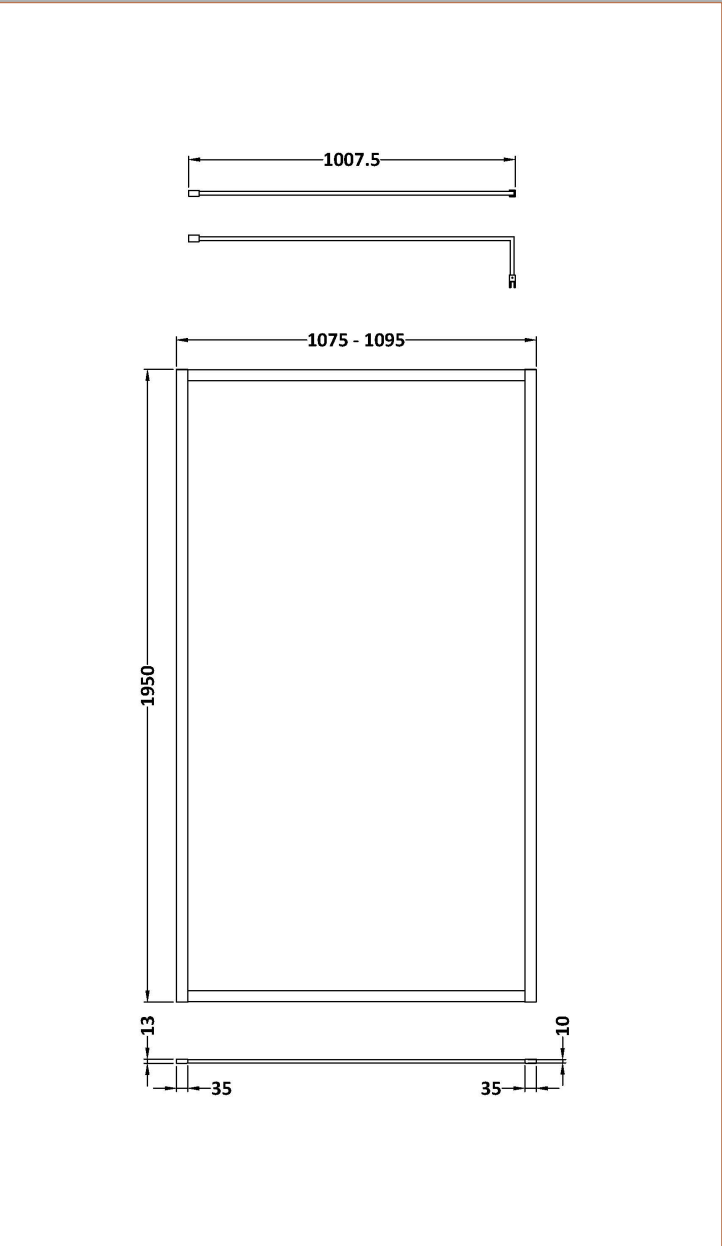

Sales Code: WRFBP1911

Description: Full Frame Wetroom Screen 1950X1100x8mm

Packaging Details

Barcode: 5056462688428

Sales Code: WRSB1100

Description: 1100X1950 Wetroom Screen Inc Support Bar

Product Dimensions

Height (mm):	1950
Width (mm):	1100
Depth (mm):	14
Nett Weight (kg):	48.8

Packaging Dimensions

Height (mm):	2070
Width (mm):	1150
Length (mm):	60
Gross Weight (kg):	48.8

Packaging Data

Box Colour:	Brown Cardboard Box - Printed
Box Qty:	1
Label Size:	100 x 50
Label Colour:	Not Applicable
Label Qty:	0

Outer Box Dimensions (If Applicable)

Height (mm):	
Width (mm):	
Depth (mm):	
Length (mm):	
Gross Weight (kg):	
Barcode:	5055275871157

Product Details

Country of Origin:	China
Fitting Instruction:	No
CE Approval:	Yes
Profile Material:	Aluminium
Profile Finish:	Polished Chrome
Adjustments (mm):	1075mm-1093mm
Entry Width (mm):	N/A
Swing In Dim (mm):	N/A
Swing Out Dim (mm):	N/A
Radius (mm):	Not Applicable
Glass Thickness (mm):	8
Easy Fit:	No
Easy Clean:	Yes
Handle Style:	Not Applicable
Handle Material:	Not Applicable
Enclosure Design:	Frameless
Wheel Type:	Not Applicable
Support Bar Included:	Support Bar Included
Extras:	None

Sales Code: WRSF004

Description: Wetroom Wall Channel 1950mm Black

Product Dimensions

Height (mm):	1950
Width (mm):	34
Depth (mm):	13
Nett Weight (kg):	1.01

Packaging Dimensions

Height (mm):	45
Width (mm):	185
Length (mm):	1970
Gross Weight (kg):	1.42