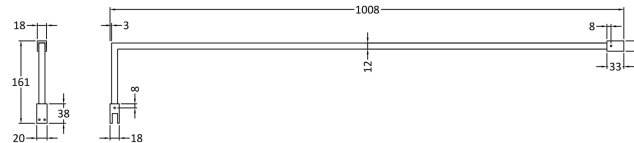

Height (mm):	1950
Width (mm):	1100
Depth (mm):	14
Nett Weight (kg):	48.8

Packaging Dimensions

Height (mm):	2070
Width (mm):	1150
Length (mm):	60
Gross Weight (kg):	48.8

Packaging Data

Box Colour:	Brown Cardboard Box - Printed
Box Qty:	1
Label Size:	100 x 50
Label Colour:	Not Applicable
Label Qty:	0

Outer Box Dimensions (If Applicable)

Height (mm):	
Width (mm):	
Depth (mm):	
Length (mm):	
Gross Weight (kg):	
Barcode:	5055275871157

Product Details

Country of Origin:	China
Fitting Instruction:	No
CE Approval:	Yes
Profile Material:	Aluminium
Profile Finish:	Polished Chrome
Adjustments (mm):	1075mm-1093mm
Entry Width (mm):	N/A
Swing In Dim (mm):	N/A
Swing Out Dim (mm):	N/A
Radius (mm):	Not Applicable
Glass Thickness (mm):	8
Easy Fit:	No
Easy Clean:	Yes
Handle Style:	Not Applicable
Handle Material:	Not Applicable
Enclosure Design:	Frameless
Wheel Type:	Not Applicable
Support Bar Included:	Support Bar Included
Extras:	None

Sales Code: FIX024

Description: Wetroom Screen Support Arm

Product Dimensions

Height (mm):	15
Width (mm):	150
Depth (mm):	1000
Nett Weight (kg):	0.67

Packaging Dimensions

Height (mm):	35
Width (mm):	160
Length (mm):	1020
Gross Weight (kg):	0.7

Sales Code: WRSF004UF

Description: 1950mm Undrilled Flat Profile

OVERALL LENGTH 1950mm

Product Dimensions

Height (mm):	1950
Width (mm):	34
Depth (mm):	13
Nett Weight (kg):	1.01

Packaging Dimensions

Height (mm):	45
Width (mm):	185
Length (mm):	1970
Gross Weight (kg):	1.42