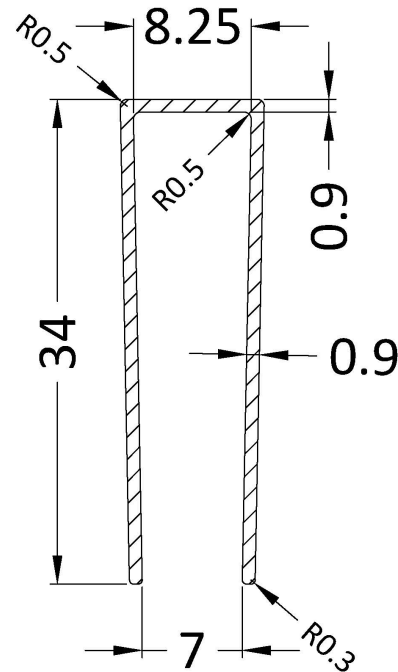

Outer Box Dimensions (If Applicable)

Height (mm):	
Width (mm):	
Depth (mm):	
Length (mm):	
Gross Weight (kg):	
Barcode:	5055275871157

Product Details

Country of Origin:	China
Fitting Instruction:	No
CE Approval:	Yes
Profile Material:	Aluminium
Profile Finish:	Polished Chrome
Adjustments (mm):	1075mm-1093mm
Entry Width (mm):	N/A
Swing In Dim (mm):	N/A
Swing Out Dim (mm):	N/A
Radius (mm):	Not Applicable
Glass Thickness (mm):	8
Easy Fit:	No
Easy Clean:	Yes
Handle Style:	Not Applicable
Handle Material:	Not Applicable
Enclosure Design:	Frameless
Wheel Type:	Not Applicable
Support Bar Included:	Support Bar Included
Extras:	None

Sales Code: WRSF004

Description: Wetroom Wall Channel 1950mm Black

Product Dimensions

Height (mm):	1950
Width (mm):	34
Depth (mm):	13
Nett Weight (kg):	1.01

Packaging Dimensions

Height (mm):	45
Width (mm):	185
Length (mm):	1970
Gross Weight (kg):	1.42

Product Details

Country of Origin:	China
Fitting Instruction:	No
CE Approval:	N/A
Profile Material:	Aluminium
Profile Finish:	Matt Black
Adjustments (mm):	18mm
Entry Width (mm):	N/A
Swing In Dim (mm):	N/A
Swing Out Dim (mm):	N/A
Radius (mm):	Not Applicable
Glass Thickness (mm):	
Easy Fit:	Not Applicable
Easy Clean:	Not Applicable
Handle Style:	Not Applicable
Handle Material:	Not Applicable
Enclosure Design:	Not Applicable
Wheel Type:	Not Applicable
Support Bar Included:	Support Bar Not Included
Extras:	None

Sales Code: WRSF004UF

Description: 1950mm Undrilled Flat Profile

OVERALL LENGTH 1950mm

Product Dimensions

Height (mm):	1950
Width (mm):	34
Depth (mm):	13
Nett Weight (kg):	1.01

Packaging Dimensions

Height (mm):	45
Width (mm):	185
Length (mm):	1970
Gross Weight (kg):	1.42