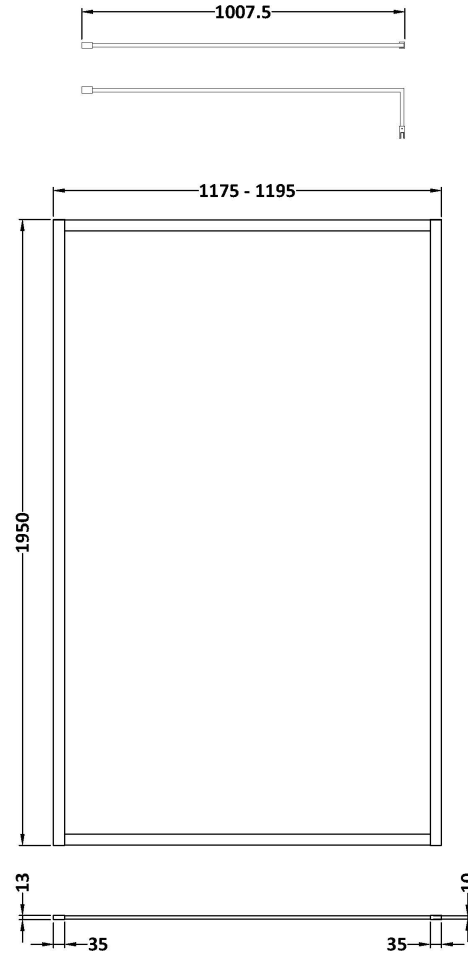

Sales Code: WRFBP1912

Description: Full Frame Wetroom Screen 1950X1200x8mm

Packaging Details

Barcode: 5056462688435

Sales Code: WRSB1200

Description: Wetroom Screen 1200 X1950mm

Product Dimensions

Height (mm):	1950
Width (mm):	1200
Depth (mm):	14
Nett Weight (kg):	50.4

Packaging Dimensions

Height (mm):	65
Width (mm):	1250
Length (mm):	2010
Gross Weight (kg):	50.4

Packaging Data

Box Colour:	Brown Cardboard Box - Printed
Box Qty:	1
Label Size:	100 x 50
Label Colour:	Not Applicable
Label Qty:	0

Outer Box Dimensions (If Applicable)

Height (mm):	
Width (mm):	
Depth (mm):	
Length (mm):	
Gross Weight (kg):	
Barcode:	5055369007479

Product Details

Country of Origin:	China
Fitting Instruction:	No
CE Approval:	Yes
Profile Material:	Aluminium
Profile Finish:	Polished Chrome
Adjustments (mm):	1175mm-1193mm
Entry Width (mm):	N/A
Swing In Dim (mm):	N/A
Swing Out Dim (mm):	N/A
Radius (mm):	Not Applicable
Glass Thickness (mm):	8
Easy Fit:	No
Easy Clean:	Yes
Handle Style:	Not Applicable
Handle Material:	Not Applicable
Enclosure Design:	Frameless
Wheel Type:	Not Applicable
Support Bar Included:	Support Bar Included
Extras:	None

Sales Code: FIX024

Description: Wetroom Screen Support Arm

Product Dimensions

Height (mm):	15
Width (mm):	150
Depth (mm):	1000
Nett Weight (kg):	0.67

Packaging Dimensions

Height (mm):	35
Width (mm):	160
Length (mm):	1020
Gross Weight (kg):	0.7