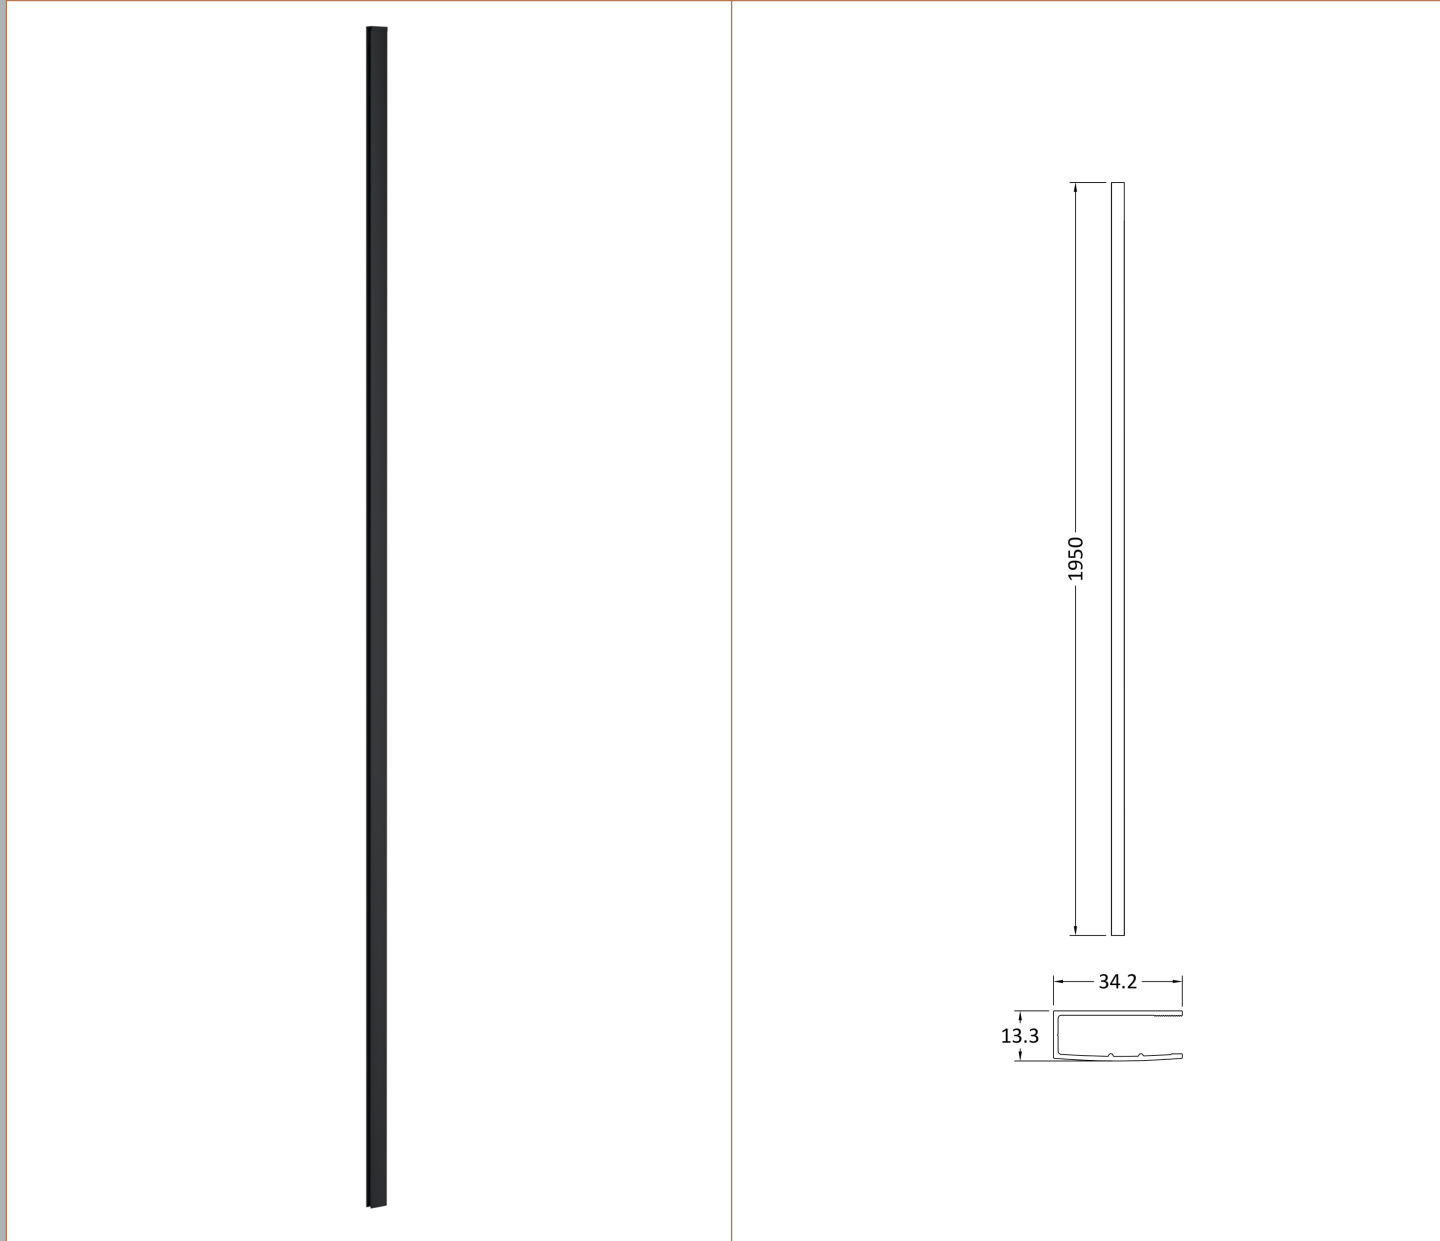

Outer Box Dimensions (If Applicable)

Height (mm):	
Width (mm):	
Depth (mm):	
Length (mm):	
Gross Weight (kg):	
Barcode:	5055369007479

Product Details

Country of Origin:	China
Fitting Instruction:	No
CE Approval:	Yes
Profile Material:	Aluminium
Profile Finish:	Polished Chrome
Adjustments (mm):	1175mm-1193mm
Entry Width (mm):	N/A
Swing In Dim (mm):	N/A
Swing Out Dim (mm):	N/A
Radius (mm):	Not Applicable
Glass Thickness (mm):	8
Easy Fit:	No
Easy Clean:	Yes
Handle Style:	Not Applicable
Handle Material:	Not Applicable
Enclosure Design:	Frameless
Wheel Type:	Not Applicable
Support Bar Included:	Support Bar Included
Extras:	None

Sales Code: FIX024

Description: Wetroom Screen Support Arm

Product Dimensions

Height (mm):	15
Width (mm):	150
Depth (mm):	1000
Nett Weight (kg):	0.67

Packaging Dimensions

Height (mm):	35
Width (mm):	160
Length (mm):	1020
Gross Weight (kg):	0.7

Sales Code: WRSF004

Description: Wetroom Wall Channel 1950mm Black

Product Dimensions

Height (mm):	1950
Width (mm):	34
Depth (mm):	13
Nett Weight (kg):	1.01

Packaging Dimensions

Height (mm):	45
Width (mm):	185
Length (mm):	1970
Gross Weight (kg):	1.42

Sales Code: WRSF004UF

Description: 1950mm Undrilled Flat Profile

OVERALL LENGTH 1950mm

Product Dimensions

Height (mm):	1950
Width (mm):	34
Depth (mm):	13
Nett Weight (kg):	1.01

Packaging Dimensions

Height (mm):	45
Width (mm):	185
Length (mm):	1970
Gross Weight (kg):	1.42