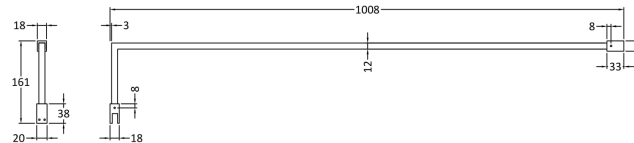

Outer Box Dimensions (If Applicable)

Height (mm):	
Width (mm):	
Depth (mm):	
Length (mm):	
Gross Weight (kg):	
Barcode:	5055369007479

Product Details

Country of Origin:	China
Fitting Instruction:	No
CE Approval:	Yes
Profile Material:	Aluminium
Profile Finish:	Polished Chrome
Adjustments (mm):	1175mm-1193mm
Entry Width (mm):	N/A
Swing In Dim (mm):	N/A
Swing Out Dim (mm):	N/A
Radius (mm):	Not Applicable
Glass Thickness (mm):	8
Easy Fit:	No
Easy Clean:	Yes
Handle Style:	Not Applicable
Handle Material:	Not Applicable
Enclosure Design:	Frameless
Wheel Type:	Not Applicable
Support Bar Included:	Support Bar Included
Extras:	None

Sales Code: FIX024

Description: Wetroom Screen Support Arm

Product Dimensions

Height (mm):	15
Width (mm):	150
Depth (mm):	1000
Nett Weight (kg):	0.67

Packaging Dimensions

Height (mm):	35
Width (mm):	160
Length (mm):	1020
Gross Weight (kg):	0.7

Packaging Data

Box Colour:	Brown Cardboard Box
Box Qty:	1
Label Size:	100 x 50
Label Colour:	White Label
Label Qty:	1

Outer Box Dimensions (If Applicable)

Height (mm):	
Width (mm):	
Depth (mm):	
Length (mm):	
Gross Weight (kg):	
Barcode:	5056211847342

Sales Code: WRSF004UF

Description: 1950mm Undrilled Flat Profile

OVERALL LENGTH 1950mm

Product Dimensions

Height (mm):	1950
Width (mm):	34
Depth (mm):	13
Nett Weight (kg):	1.01

Packaging Dimensions

Height (mm):	45
Width (mm):	185
Length (mm):	1970
Gross Weight (kg):	1.42