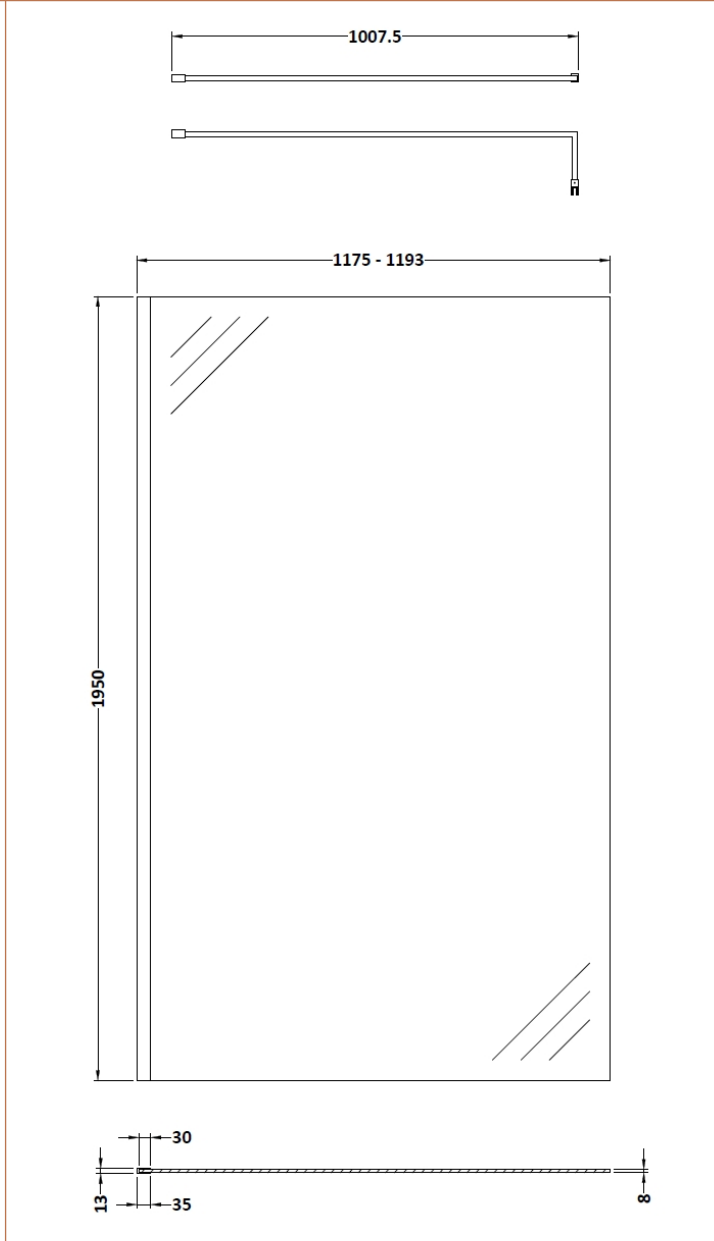

Sales Code: WRFBP1912

Description: Full Frame Wetroom Screen 1950X1200x8mm

Packaging Details

Barcode: 5056462688435

Sales Code: WRSB1200

Description: Wetroom Screen 1200 X1950mm

Product Dimensions

Height (mm):	1950
Width (mm):	1200
Depth (mm):	14
Nett Weight (kg):	50.4

Packaging Dimensions

Height (mm):	65
Width (mm):	1250
Length (mm):	2010
Gross Weight (kg):	50.4

Packaging Data

Box Colour:	Brown Cardboard Box - Printed
Box Qty:	1
Label Size:	100 x 50
Label Colour:	Not Applicable
Label Qty:	0

Outer Box Dimensions (If Applicable)

Height (mm):	
Width (mm):	
Depth (mm):	
Length (mm):	
Gross Weight (kg):	
Barcode:	5055369007479

Product Details

Country of Origin:	China
Fitting Instruction:	No
CE Approval:	Yes
Profile Material:	Aluminium
Profile Finish:	Polished Chrome
Adjustments (mm):	1175mm-1193mm
Entry Width (mm):	N/A
Swing In Dim (mm):	N/A
Swing Out Dim (mm):	N/A
Radius (mm):	Not Applicable
Glass Thickness (mm):	8
Easy Fit:	No
Easy Clean:	Yes
Handle Style:	Not Applicable
Handle Material:	Not Applicable
Enclosure Design:	Frameless
Wheel Type:	Not Applicable
Support Bar Included:	Support Bar Included
Extras:	None

Sales Code: WRSF004

Description: Wetroom Wall Channel 1950mm Black

Product Dimensions

Height (mm):	1950
Width (mm):	34
Depth (mm):	13
Nett Weight (kg):	1.01

Packaging Dimensions

Height (mm):	45
Width (mm):	185
Length (mm):	1970
Gross Weight (kg):	1.42