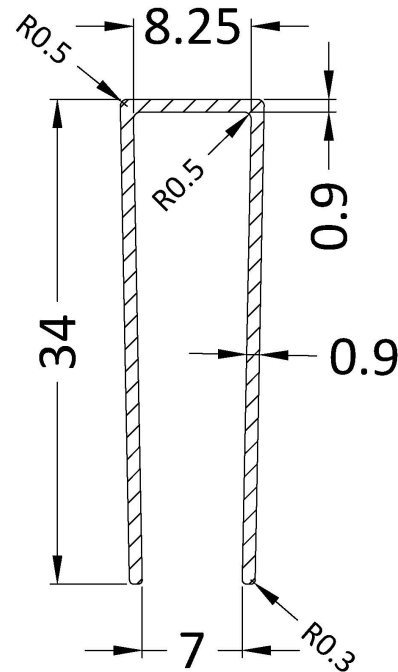

Outer Box Dimensions (If Applicable)

Height (mm):	
Width (mm):	
Depth (mm):	
Length (mm):	
Gross Weight (kg):	
Barcode:	5055369007479

Product Details

Country of Origin:	China
Fitting Instruction:	No
CE Approval:	Yes
Profile Material:	Aluminium
Profile Finish:	Polished Chrome
Adjustments (mm):	1175mm-1193mm
Entry Width (mm):	N/A
Swing In Dim (mm):	N/A
Swing Out Dim (mm):	N/A
Radius (mm):	Not Applicable
Glass Thickness (mm):	8
Easy Fit:	No
Easy Clean:	Yes
Handle Style:	Not Applicable
Handle Material:	Not Applicable
Enclosure Design:	Frameless
Wheel Type:	Not Applicable
Support Bar Included:	Support Bar Included
Extras:	None

Sales Code: WRSF004

Description: Wetroom Wall Channel 1950mm Black

Product Dimensions

Height (mm):	1950
Width (mm):	34
Depth (mm):	13
Nett Weight (kg):	1.01

Packaging Dimensions

Height (mm):	45
Width (mm):	185
Length (mm):	1970
Gross Weight (kg):	1.42

Product Details

Country of Origin:	China
Fitting Instruction:	No
CE Approval:	N/A
Profile Material:	Aluminium
Profile Finish:	Matt Black
Adjustments (mm):	18mm
Entry Width (mm):	N/A
Swing In Dim (mm):	N/A
Swing Out Dim (mm):	N/A
Radius (mm):	Not Applicable
Glass Thickness (mm):	
Easy Fit:	Not Applicable
Easy Clean:	Not Applicable
Handle Style:	Not Applicable
Handle Material:	Not Applicable
Enclosure Design:	Not Applicable
Wheel Type:	Not Applicable
Support Bar Included:	Support Bar Not Included
Extras:	None

Sales Code: WRSF004UF

Description: 1950mm Undrilled Flat Profile

OVERALL LENGTH 1950mm

Product Dimensions

Height (mm):	1950
Width (mm):	34
Depth (mm):	13
Nett Weight (kg):	1.01

Packaging Dimensions

Height (mm):	45
Width (mm):	185
Length (mm):	1970
Gross Weight (kg):	1.42