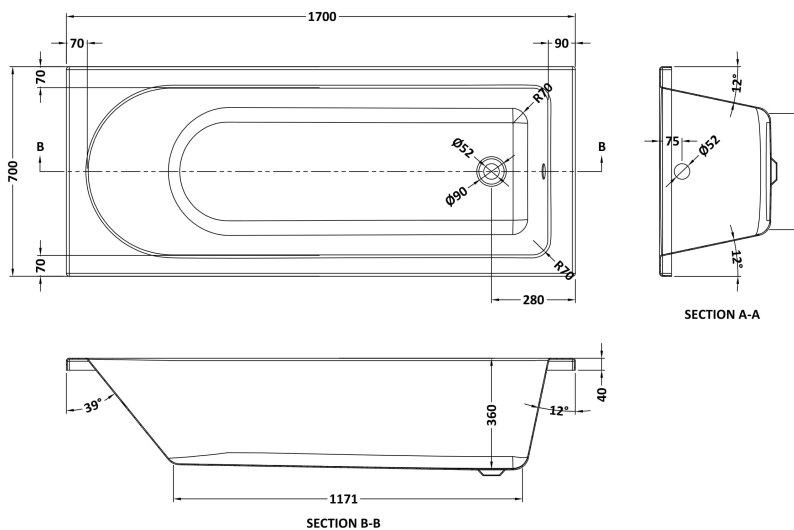

Sales Code: BMON013

Description: Round Se Bath & Leg Set 1700X700 EI

Product Dimensions

Length (mm):	1700
Width (mm):	700
Depth (mm):	400
Nett Weight (kg):	24

Packaging Dimensions

Length (mm):	1770
Width (mm):	710
Depth (mm):	400
Gross Weight (kg):	24

Packaging Data

Box Colour:	Brown Cardboard Sleeve
Box Qty:	1
Label Size:	100 x 50
Label Colour:	White Label
Label Qty:	2

Outer Box Dimensions (If Applicable)

Length (mm):	
Width (mm):	
Height (mm):	
Gross Weight (kg):	
Barcode:	5055369060931

Product Details

Country of Origin:	Egypt
Fitting Instruction:	No
Certification:	FSC: CE:
Material Colour Reference:	European White
Product Material:	Acrylic With Eternalite
Material Thickness:	4mm
Volume (Ltr):	150L
Displaced Capacity:	80L
Leg Set Included:	Legset Included
Waste Included:	Waste Not Included
Drilled/Undrilled:	Undrilled For Taps
Includes Grips:	No Grips Supplied
Embossed:	No
No of Tapholes:	None
Anti-Slip:	No