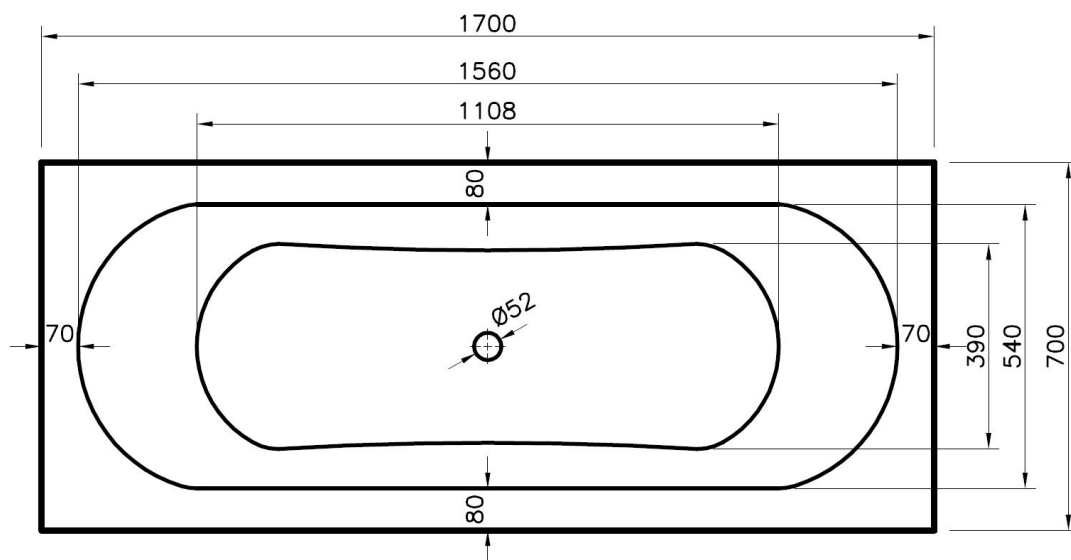

### Product Dimensions

Length (mm):	1700
Width (mm):	700
Depth (mm):	400
Nett Weight (kg):	27

### Packaging Dimensions

Length (mm):	1700
Width (mm):	700
Depth (mm):	400
Gross Weight (kg):	27

### Product Dimensions

Length (mm):	570
Width (mm):	
Depth (mm):	
Nett Weight (kg):	1.9

### Packaging Dimensions

Length (mm):	600
Width (mm):	60
Depth (mm):	60
Gross Weight (kg):	1.9