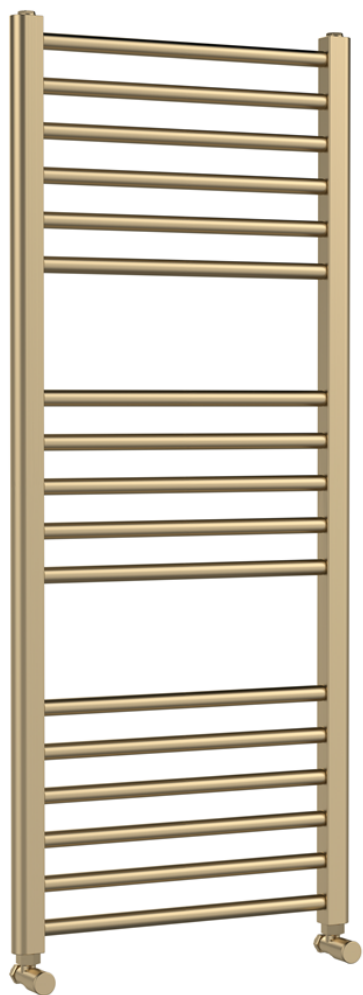

Sales Code: MTY803

Description: Round Straight Towel Radiator 800X500

Product Dimensions

Height (mm):	800
Width (mm):	500
Depth (mm):	30
Length (mm):	
Nett Weight (kg):	3.4

Packaging Dimensions

Height (mm):	38
Width (mm):	530
Length (mm):	810
Gross Weight (kg):	3.9

Packaging Data

Box Colour:	Brown Cardboard Box
Box Qty:	1
Label Size:	190 x 75
Label Colour:	White Label
Label Qty:	1

Outer Box Dimensions (If Applicable)

Height (mm):	
Width (mm):	
Length (mm):	
Gross Weight (kg):	
Barcode:	5056462658766

Product Details

Country of Origin:	Italy		
Fitting Instruction:	No		
Certification:	CE: Yes	RoHS: Yes	WEEE: Yes
Colour/Finish:	Brushed Brass		
RAL No:			
Product Material:	Steel		
Heat Element Wattage:			
Heating Element Wattage Compatible:			
BTU Outputs:	30°C / 458	50°C / 850	60°C / 1062
Thermal Outputs: (Watts)	30°C / 134	50°C / 249	60°C / 311
Pipe Centres - If Vertical:	450mm		
Pipe Centres - If Horizontal:	N/A		
Max Projection:	95mm		
Tube Diameter:	22mm		
Packaging Volume (L):	2.6		
Wall to Centre of Tappings:	>200		
Floor to Centre of Tappings:	70/85		
Dual Fuel:	No		
IP Rating:	Ip64 Ingress Protection		

Sales Code: MTY805

Description: Round Straight Towel Radiator 1200X500

Product Dimensions

Height (mm):	1200
Width (mm):	500
Depth (mm):	30
Length (mm):	
Nett Weight (kg):	5.7

Packaging Dimensions

Height (mm):	38
Width (mm):	530
Length (mm):	1210
Gross Weight (kg):	6.2