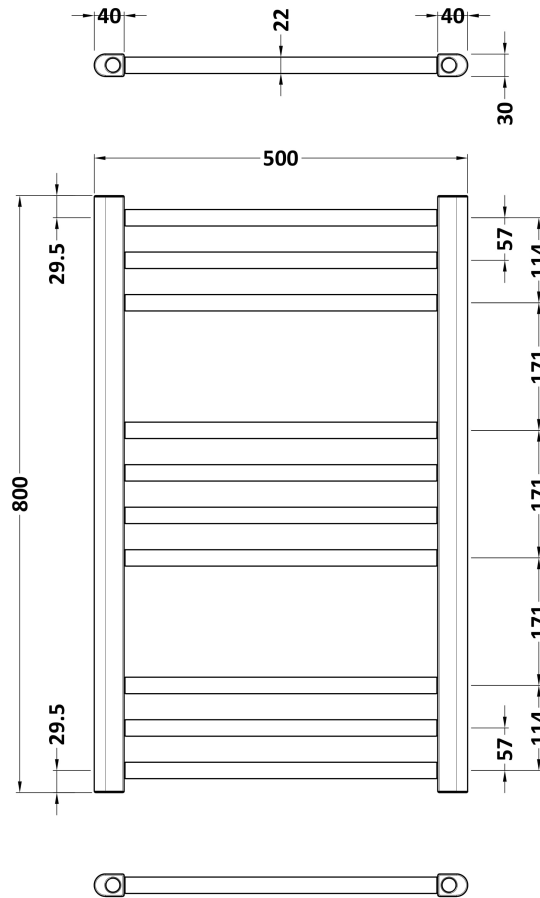

Sales Code: MTY803

Description: Round Straight Towel Radiator 800X500

Product Dimensions

Height (mm):	800
Width (mm):	500
Depth (mm):	30
Length (mm):	
Nett Weight (kg):	3.4

Packaging Dimensions

Height (mm):	38
Width (mm):	530
Length (mm):	810
Gross Weight (kg):	3.9

Packaging Data

Box Colour:	Brown Cardboard Box
Box Qty:	1
Label Size:	190 x 75
Label Colour:	White Label
Label Qty:	1

Outer Box Dimensions (If Applicable)

Height (mm):	
Width (mm):	
Length (mm):	
Gross Weight (kg):	
Barcode:	5056462658766

Sales Code: MTY805

Description: Round Straight Towel Radiator 1200X500

Product Dimensions

Height (mm):	1200
Width (mm):	500
Depth (mm):	30
Length (mm):	
Nett Weight (kg):	5.7

Packaging Dimensions

Height (mm):	38
Width (mm):	530
Length (mm):	1210
Gross Weight (kg):	6.2

Packaging Data

Box Colour:	Brown Cardboard Box
Box Qty:	1
Label Size:	190 x 75
Label Colour:	White Label
Label Qty:	1

Outer Box Dimensions (If Applicable)

Height (mm):	
Width (mm):	
Length (mm):	
Gross Weight (kg):	
Barcode:	5056462658773