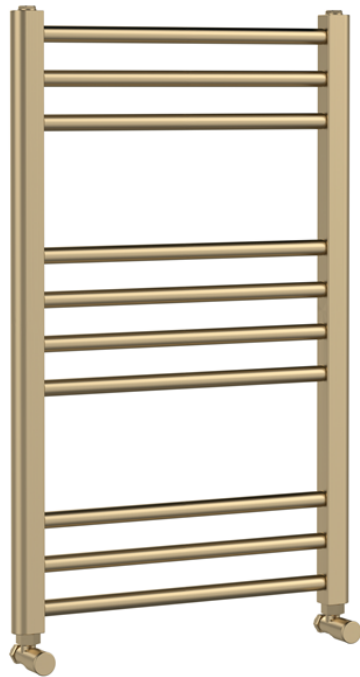

Sales Code: MTY803

Description: Round Straight Towel Radiator 800X500

Product Dimensions

Height (mm):	800
Width (mm):	500
Depth (mm):	30
Length (mm):	
Nett Weight (kg):	3.4

Packaging Dimensions

Height (mm):	38
Width (mm):	530
Length (mm):	810
Gross Weight (kg):	3.9

Packaging Data

Box Colour:	Brown Cardboard Box
Box Qty:	1
Label Size:	190 x 75
Label Colour:	White Label
Label Qty:	1

Outer Box Dimensions (If Applicable)

Height (mm):	
Width (mm):	
Length (mm):	
Gross Weight (kg):	
Barcode:	5056462658766

Product Details

Country of Origin:	Italy		
Fitting Instruction:	No		
Certification:	CE: Yes	RoHS: Yes	WEEE: Yes
Colour/Finish:	Brushed Brass		
RAL No:			
Product Material:	Steel		
Heat Element Wattage:			
Heating Element Wattage Compatible:			
BTU Outputs:	30°C / 458	50°C / 850	60°C / 1062
Thermal Outputs: (Watts)	30°C / 134	50°C / 249	60°C / 311
Pipe Centres - If Vertical:	450mm		
Pipe Centres - If Horizontal:	N/A		
Max Projection:	95mm		
Tube Diameter:	22mm		
Packaging Volume (L):	2.6		
Wall to Centre of Tappings:	>200		
Floor to Centre of Tappings:	70/85		
Dual Fuel:	No		
IP Rating:	Ip64 Ingress Protection		

Sales Code: MTY805

Description: Round Straight Towel Radiator 1200X500

Product Dimensions

Height (mm):	1200
Width (mm):	500
Depth (mm):	30
Length (mm):	
Nett Weight (kg):	5.7

Packaging Dimensions

Height (mm):	38
Width (mm):	530
Length (mm):	1210
Gross Weight (kg):	6.2