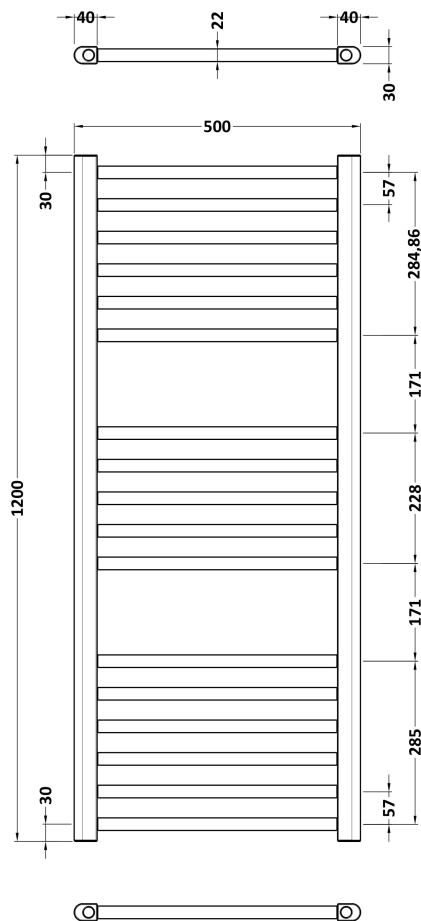

Sales Code: MTY803

Description: Round Straight Towel Radiator 800X500

Product Dimensions

Height (mm):	800
Width (mm):	500
Depth (mm):	30
Length (mm):	
Nett Weight (kg):	3.4

Packaging Dimensions

Height (mm):	38
Width (mm):	530
Length (mm):	810
Gross Weight (kg):	3.9

Packaging Data

Box Colour:	Brown Cardboard Box
Box Qty:	1
Label Size:	190 x 75
Label Colour:	White Label
Label Qty:	1

Outer Box Dimensions (If Applicable)

Height (mm):	
Width (mm):	
Length (mm):	
Gross Weight (kg):	
Barcode:	5056462658766

Sales Code: MTY805

Description: Round Straight Towel Radiator 1200X500

Product Dimensions

Height (mm):	1200
Width (mm):	500
Depth (mm):	30
Length (mm):	
Nett Weight (kg):	5.7

Packaging Dimensions

Height (mm):	38
Width (mm):	530
Length (mm):	1210
Gross Weight (kg):	6.2

Packaging Data

Box Colour:	Brown Cardboard Box
Box Qty:	1
Label Size:	190 x 75
Label Colour:	White Label
Label Qty:	1

Outer Box Dimensions (If Applicable)

Height (mm):	
Width (mm):	
Length (mm):	
Gross Weight (kg):	
Barcode:	5056462658773