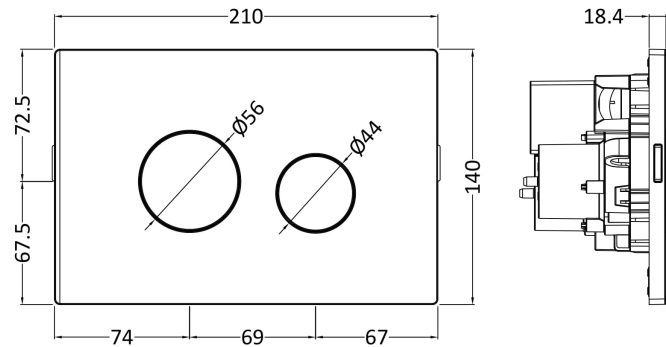

Sales Code: MDPP02R

Description: Round Plate For Pneumatic Dual Flush

Product Dimensions

Length (mm):	
Width (mm):	70
Height (mm):	70
Depth (mm):	99
Nett Weight (kg):	0.2

Packaging Dimensions

Height (mm):	218
Width (mm):	145
Depth (mm):	92
Gross Weight (kg):	0.2

Sales Code: MDPP06R

Description: Round Plate For Pneumatic Dual Flush

Product Dimensions

Length (mm):	
Width (mm):	70
Height (mm):	70
Depth (mm):	99
Nett Weight (kg):	0.2

Packaging Dimensions

Height (mm):	218
Width (mm):	145
Depth (mm):	92
Gross Weight (kg):	0.2

Packaging Data

Box Colour:	White Cardboard Box
Box Qty:	1
Label Size:	100 x 50
Label Colour:	White Label
Label Qty:	1

Outer Box Dimensions (If Applicable)

Height (mm):	
Width (mm):	
Length (mm):	
Depth (mm):	
Gross Weight (kg):	
Barcode:	5056462618937

Sales Code: MDPP03R

Description: Round Plate For Pneumatic Dual Flush

Product Dimensions

Length (mm):	
Width (mm):	70
Height (mm):	70
Depth (mm):	99
Nett Weight (kg):	0.2

Packaging Dimensions

Height (mm):	218
Width (mm):	145
Depth (mm):	92
Gross Weight (kg):	0.2