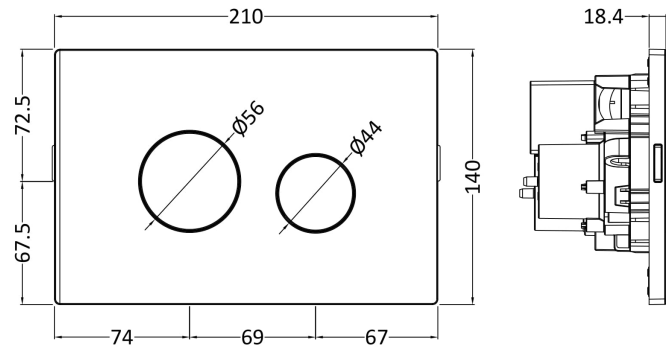

Sales Code: MDPP02R

Description: Round Plate For Pneumatic Dual Flush

Product Dimensions

Length (mm):	
Width (mm):	70
Height (mm):	70
Depth (mm):	99
Nett Weight (kg):	0.2

Packaging Dimensions

Height (mm):	218
Width (mm):	145
Depth (mm):	92
Gross Weight (kg):	0.2

Packaging Data

Box Colour:	White Cardboard Box
Box Qty:	1
Label Size:	100 x 50
Label Colour:	White Label
Label Qty:	1

Outer Box Dimensions (If Applicable)

Height (mm):	
Width (mm):	
Length (mm):	
Depth (mm):	
Gross Weight (kg):	
Barcode:	5056462618913

Sales Code: MDPP06R

Description: Round Plate For Pneumatic Dual Flush

Product Dimensions

Length (mm):	
Width (mm):	70
Height (mm):	70
Depth (mm):	99
Nett Weight (kg):	0.2

Packaging Dimensions

Height (mm):	218
Width (mm):	145
Depth (mm):	92
Gross Weight (kg):	0.2

Sales Code: MDPP03R

Description: Round Plate For Pneumatic Dual Flush

Product Dimensions

Length (mm):	
Width (mm):	70
Height (mm):	70
Depth (mm):	99
Nett Weight (kg):	0.2

Packaging Dimensions

Height (mm):	218
Width (mm):	145
Depth (mm):	92
Gross Weight (kg):	0.2