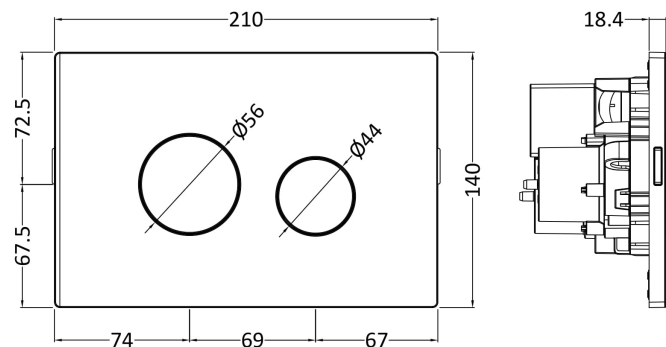

Sales Code: MDPP01R

Description: Round Plate For Pneumatic Dual Flush

Product Dimensions

Length (mm):	
Width (mm):	70
Height (mm):	70
Depth (mm):	99
Nett Weight (kg):	0.2

Packaging Dimensions

Height (mm):	218
Width (mm):	145
Depth (mm):	92
Gross Weight (kg):	0.2

Packaging Data

Box Colour:	White Cardboard Box
Box Qty:	1
Label Size:	100 x 50
Label Colour:	White Label
Label Qty:	1

Outer Box Dimensions (If Applicable)

Height (mm):	
Width (mm):	
Length (mm):	
Depth (mm):	
Gross Weight (kg):	
Barcode:	5056462618906

Sales Code: MDPP02R

Description: Round Plate For Pneumatic Dual Flush

Product Dimensions

Length (mm):	
Width (mm):	70
Height (mm):	70
Depth (mm):	99
Nett Weight (kg):	0.2

Packaging Dimensions

Height (mm):	218
Width (mm):	145
Depth (mm):	92
Gross Weight (kg):	0.2

Sales Code: MDPP06R

Description: Round Plate For Pneumatic Dual Flush

Product Dimensions

Length (mm):	
Width (mm):	70
Height (mm):	70
Depth (mm):	99
Nett Weight (kg):	0.2

Packaging Dimensions

Height (mm):	218
Width (mm):	145
Depth (mm):	92
Gross Weight (kg):	0.2