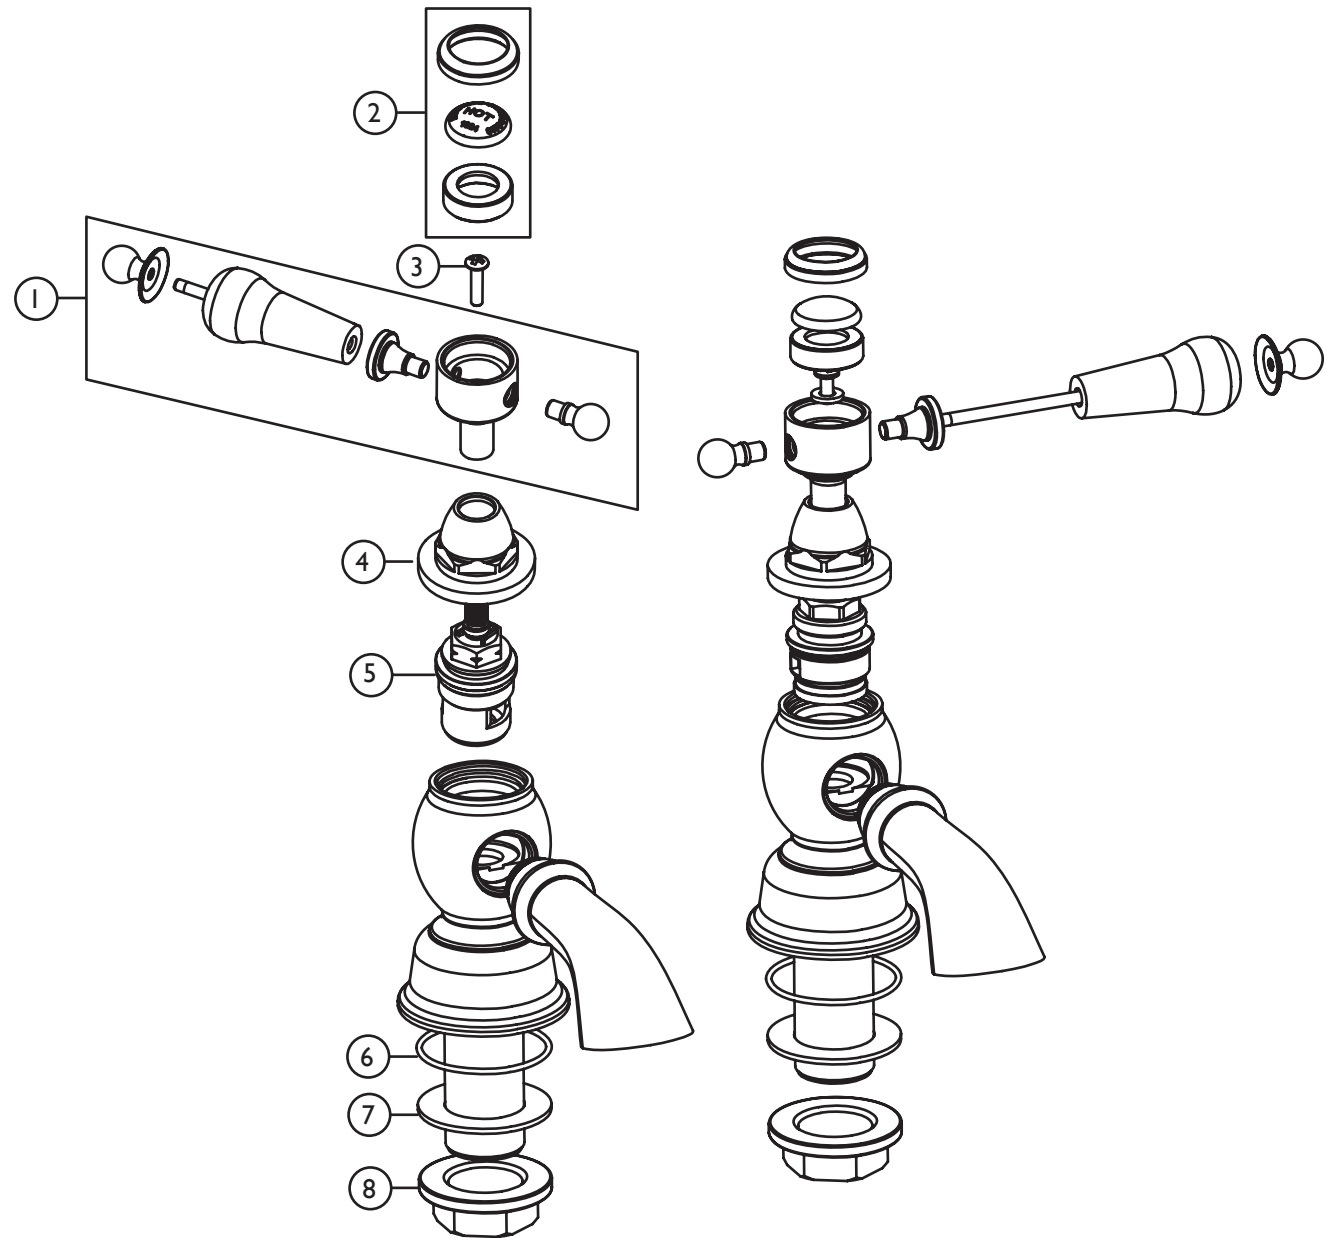

**Product Code:** TGRC01/TGRG01

**Revision:** D2

1	Handle (Pair)
2	Indice
3	Screw Handle
4	Shroud
5	1/4 Turn 1/2" CD Valve
6	O-Ring
7	Washer
8	Backnut