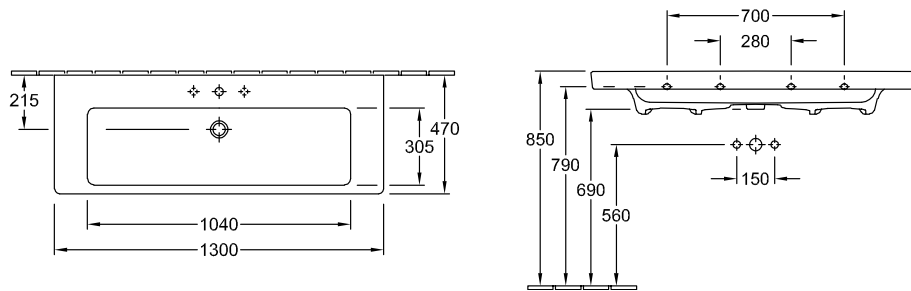

TECHNICAL DRAWINGS

7176D001