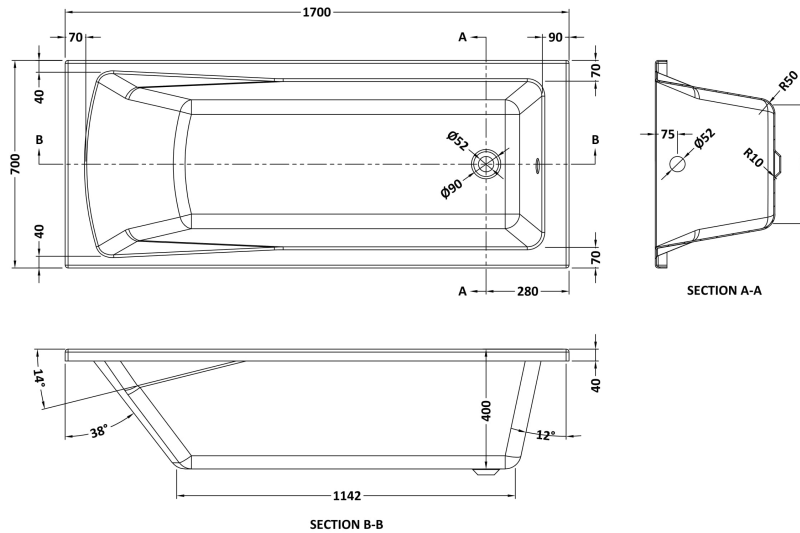

Sales Code: BMON008

Description: Square Se Bath & Leg Set 1700X700 EL

Product Dimensions

Length (mm):	1700
Width (mm):	700
Depth (mm):	400
Nett Weight (kg):	32.72

Packaging Dimensions

Length (mm):	1770
Width (mm):	710
Depth (mm):	420
Gross Weight (kg):	32.72

Packaging Data

Box Colour:	Brown Cardboard Sleeve
Box Qty:	1
Label Size:	100 x 50
Label Colour:	White Label
Label Qty:	2

Outer Box Dimensions (If Applicable)

Length (mm):	
Width (mm):	
Height (mm):	
Gross Weight (kg):	
Barcode:	5055369024162

Product Details

Country of Origin:	Egypt
Fitting Instruction:	No
Certification:	FSC: CE:
Material Colour Reference:	European White
Product Material:	Acrylic With Eternalite
Material Thickness:	4mm
Volume (Ltr):	169L
Displaced Capacity:	99L
Leg Set Included:	Legset Included
Waste Included:	Waste Not Included
Drilled/Undrilled:	Undrilled For Taps
Includes Grips:	No Grips Supplied
Embossed:	No
No of Tapholes:	None
Anti-Slip:	No