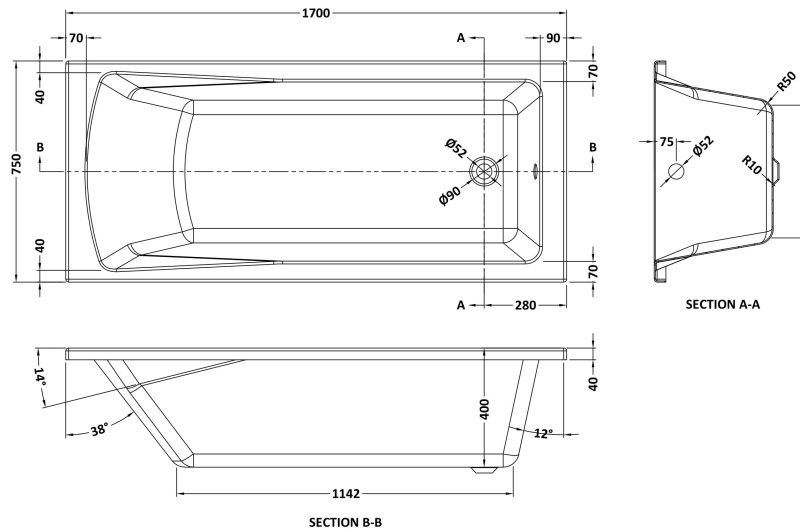

Sales Code: BMON009

Description: Square Se Bath & Leg Set 1700X750 El

Packaging Details

Barcode: 5055369060962