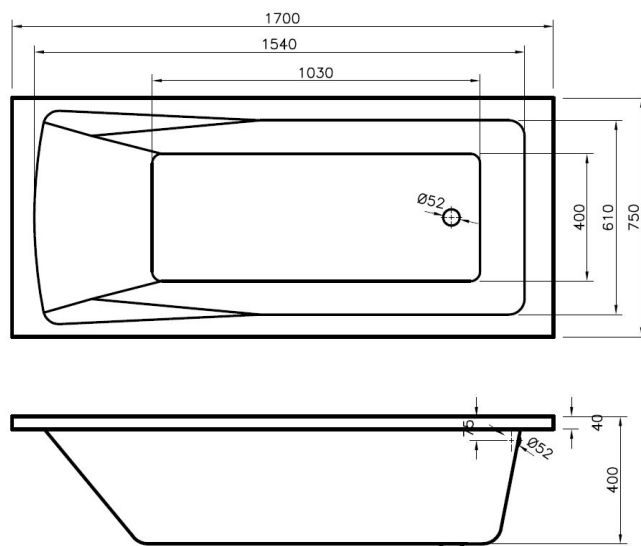

### Product Dimensions

Length (mm):	1700
Width (mm):	750
Depth (mm):	400
Nett Weight (kg):	27

### Packaging Dimensions

Length (mm):	1700
Width (mm):	750
Depth (mm):	400
Gross Weight (kg):	27

### Product Dimensions

Length (mm):	570
Width (mm):	
Depth (mm):	
Nett Weight (kg):	1.9

### Packaging Dimensions

Length (mm):	600
Width (mm):	60
Depth (mm):	60
Gross Weight (kg):	1.9