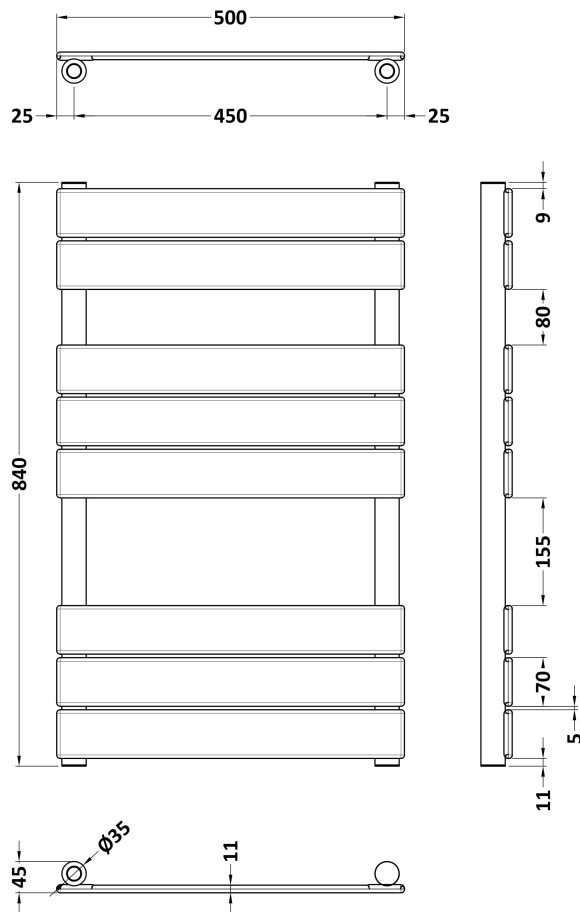

Packaging Data

Box Colour:	Brown Cardboard Box
Box Qty:	1
Label Size:	190 x 75
Label Colour:	White Label
Label Qty:	1

Outer Box Dimensions (If Applicable)

Height (mm):	
Width (mm):	
Length (mm):	
Gross Weight (kg):	
Barcode:	5056462658797

BTU Outputs:	30°C / 744	50°C / 683	60°C / 1727
Thermal Outputs: (Watts)	30°C / 217	50°C / 405	60°C / 506

Pipe Centres - If Vertical: 450mm

Pipe Centres - If Horizontal: N/A

Max Projection: 95mm

Tube Diameter: 70X11

Product Dimensions

Height (mm):	840
Width (mm):	500
Depth (mm):	30
Length (mm):	
Nett Weight (kg):	8.6

Packaging Dimensions

Height (mm):	65
Width (mm):	545
Length (mm):	890
Gross Weight (kg):	9.1

Packaging Data

Box Colour:	Brown Cardboard Box
Box Qty:	1
Label Size:	190 x 75
Label Colour:	White Label
Label Qty:	1

Outer Box Dimensions (If Applicable)

Height (mm):	
Width (mm):	
Length (mm):	
Gross Weight (kg):	
Barcode:	5056462658780