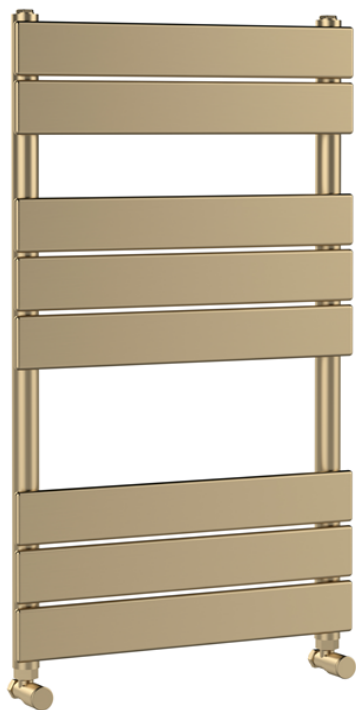

Product Dimensions

Height (mm):	840
Width (mm):	500
Depth (mm):	30
Length (mm):	
Nett Weight (kg):	8.6

Packaging Dimensions

Height (mm):	65
Width (mm):	545
Length (mm):	890
Gross Weight (kg):	9.1

Packaging Data