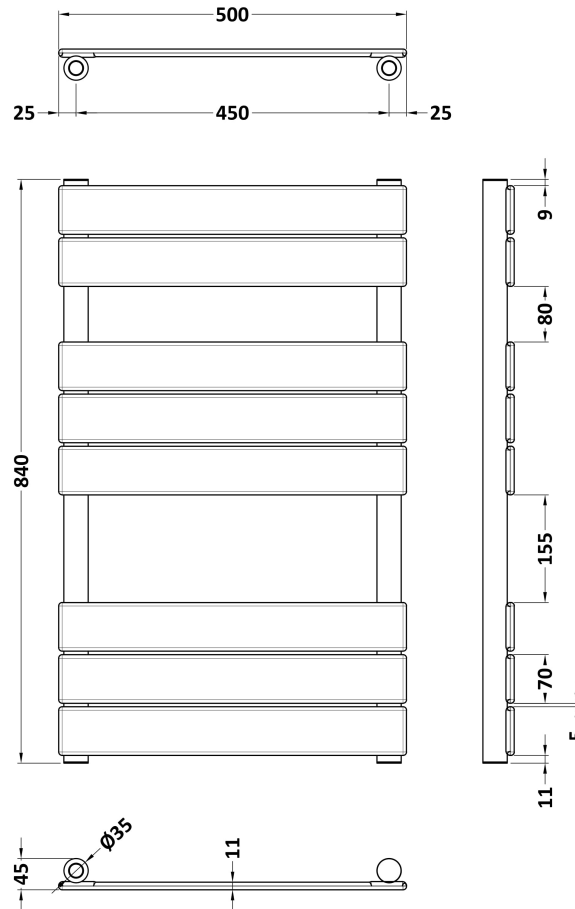

Sales Code: HLA82

Description: Square Flat Towel Radiator 840X500

Product Dimensions

Height (mm):	840
Width (mm):	500
Depth (mm):	30
Length (mm):	
Nett Weight (kg):	8.4

Packaging Dimensions

Height (mm):	90
Width (mm):	550
Length (mm):	870
Gross Weight (kg):	8.9

Packaging Data

Box Colour:	Brown Cardboard Box
Box Qty:	1
Label Size:	190 x 75
Label Colour:	White Label
Label Qty:	1

Outer Box Dimensions (If Applicable)

Height (mm):	
Width (mm):	
Length (mm):	
Gross Weight (kg):	
Barcode:	5056462658797

Product Dimensions

Height (mm):	840
Width (mm):	500
Depth (mm):	30
Length (mm):	
Nett Weight (kg):	8.6

Packaging Dimensions

Height (mm):	65
Width (mm):	545
Length (mm):	890
Gross Weight (kg):	9.1

Packaging Data

Box Colour:	Brown Cardboard Box
Box Qty:	1
Label Size:	190 x 75
Label Colour:	White Label
Label Qty:	1

Outer Box Dimensions (If Applicable)

Height (mm):	
Width (mm):	
Length (mm):	
Gross Weight (kg):	
Barcode:	5056462658780