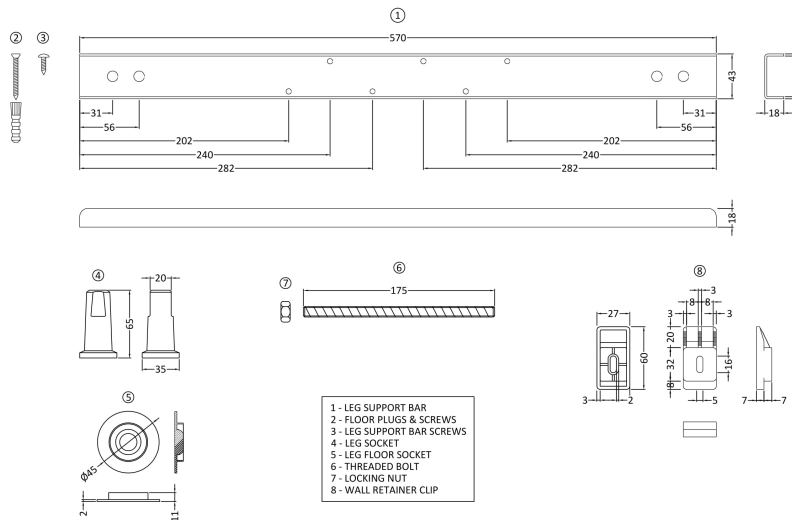

### Outer Box Dimensions (If Applicable)

Length (mm):	
Width (mm):	
Height (mm):	
Gross Weight (kg):	
Barcode:	5055275833391

### Outer Box Dimensions (If Applicable)

Length (mm):	
Width (mm):	
Height (mm):	
Gross Weight (kg):	
Barcode:	5055275833384

### Product Details

Country of Origin:	Poland
Fitting Instruction:	No
Certification:	FSC: No      CE: Yes
Material Colour Reference:	European White
Product Material:	Acrylic With Eternalite
Material Thickness:	4mm
Volume (Ltr):	185L
Displaced Capacity:	115L
Leg Set Included:	Legset Not Included
Waste Included:	Waste Not Included
Drilled/Undrilled:	Undrilled For Taps
Includes Grips:	No Grips Supplied
Embossed:	No
No of Tapholes:	None
Anti-Slip:	No

Sales Code: NBL001

Description: Leg Set

**Product Dimensions**

Length (mm):	570
Width (mm):	
Depth (mm):	
Nett Weight (kg):	1.9

**Packaging Dimensions**

Length (mm):	600
Width (mm):	60
Depth (mm):	60
Gross Weight (kg):	1.9