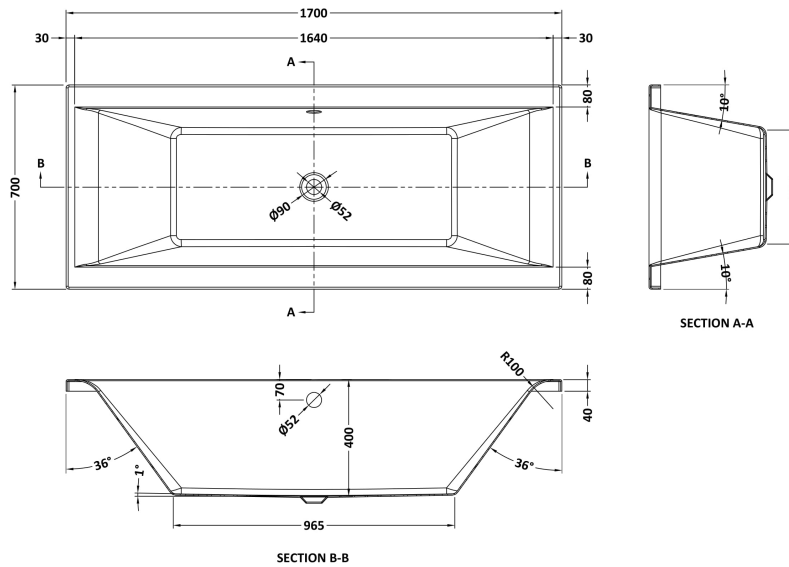

Sales Code: BDE006

Description: Square De Bath & Leg Set 1700X700 El

Packaging Details

Barcode: 5055369024100