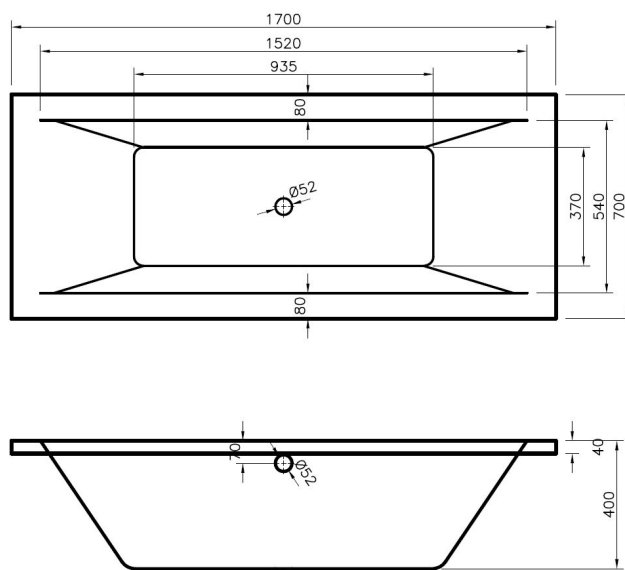

### Product Dimensions

Length (mm):	1700
Width (mm):	700
Depth (mm):	400
Nett Weight (kg):	25

### Packaging Dimensions

Length (mm):	1710
Width (mm):	710
Depth (mm):	410
Gross Weight (kg):	25

### Product Dimensions

Length (mm):	1700
Width (mm):	750
Depth (mm):	400
Nett Weight (kg):	25.2

### Packaging Dimensions

Length (mm):	1700
Width (mm):	760
Depth (mm):	420
Gross Weight (kg):	25.2