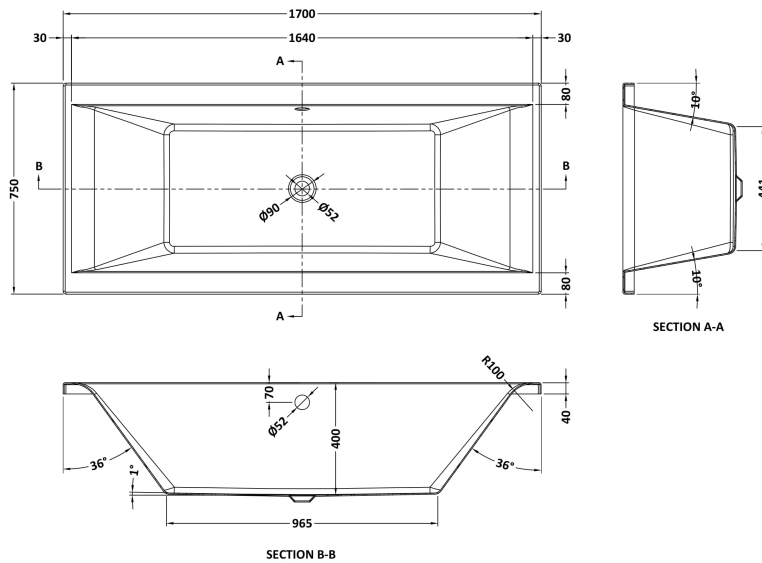

Sales Code: BDE007

Description: Square De Bath & Leg Set 1700X750 El

Packaging Details

Barcode: 5055369024117