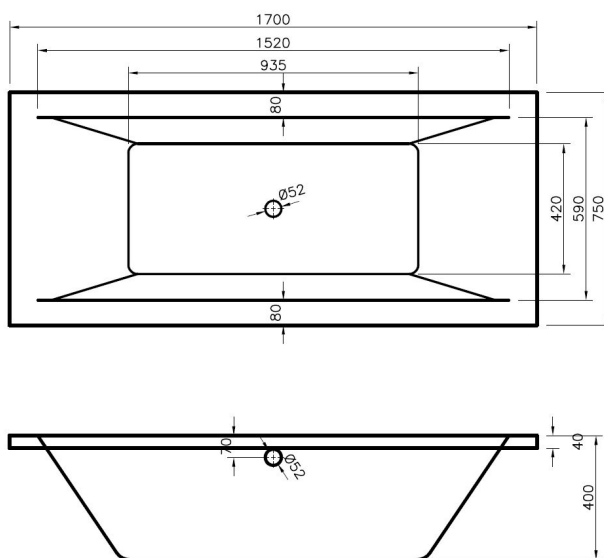

### Product Dimensions

Length (mm):	1700
Width (mm):	700
Depth (mm):	400
Nett Weight (kg):	25

### Outer Box Dimensions (If Applicable)

Length (mm):	
Width (mm):	
Height (mm):	
Gross Weight (kg):	
Barcode:	5055275833391

### Product Dimensions

Length (mm):	1700
Width (mm):	750
Depth (mm):	400
Nett Weight (kg):	25.2

### Packaging Dimensions

Length (mm):	1700
Width (mm):	760
Depth (mm):	420
Gross Weight (kg):	25.2