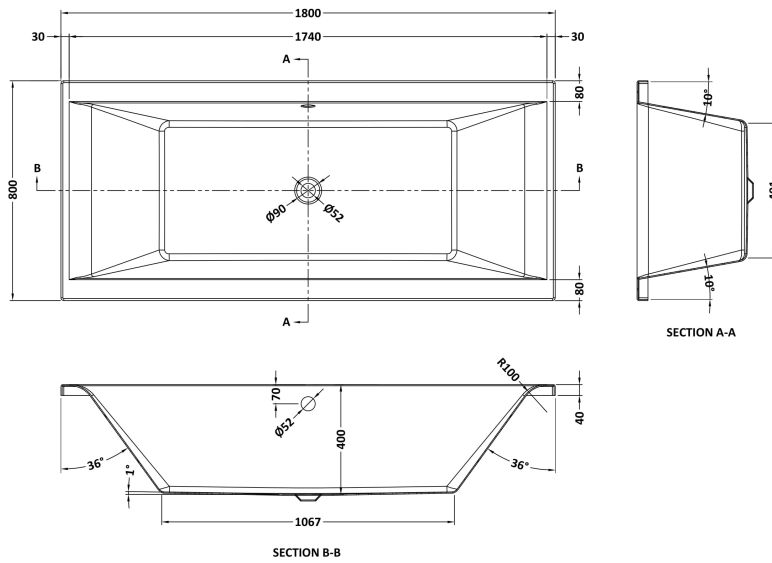

Sales Code: BDE008

Description: Square De Bath & Leg Set 1800X800 EL

Packaging Details

Barcode: 5055369024124

Sales Code: BDE008NL

Description: Square De Bath 1800X800 EI

Product Dimensions

Length (mm):	1700
Width (mm):	800
Depth (mm):	400
Nett Weight (kg):	25.4

Packaging Dimensions

Length (mm):	1810
Width (mm):	810
Depth (mm):	450
Gross Weight (kg):	25.4

Packaging Data

Box Colour:	Brown Cardboard Sleeve
Box Qty:	1
Label Size:	192 x 38
Label Colour:	White Label
Label Qty:	1

Outer Box Dimensions (If Applicable)

Length (mm):	
Width (mm):	
Height (mm):	
Gross Weight (kg):	
Barcode:	5055275833407

Product Details

Country of Origin:	Poland
Fitting Instruction:	No
Certification:	FSC: No CE: Yes
Material Colour Reference:	European White
Product Material:	Acrylic With Eternalite
Material Thickness:	4mm
Volume (Ltr):	215L
Displaced Capacity:	145L
Leg Set Included:	Legset Not Included
Waste Included:	Waste Not Included
Drilled/Undrilled:	Undrilled For Taps
Includes Grips:	No Grips Supplied
Embossed:	No
No of Tapholes:	None
Anti-Slip:	No

Sales Code: NBL001

Description: Leg Set

Product Dimensions

Length (mm):	570
Width (mm):	
Depth (mm):	
Nett Weight (kg):	1.9

Packaging Dimensions

Length (mm):	600
Width (mm):	60
Depth (mm):	60
Gross Weight (kg):	1.9