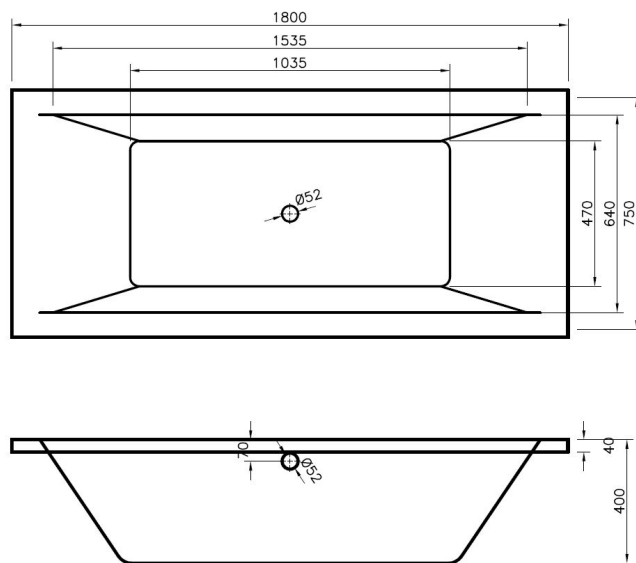

Sales Code: BDE008

Description: Square De Bath & Leg Set 1800X800 EL

Packaging Details

Barcode: 5055369024124

Sales Code: BDE008NL

Description: Square De Bath 1800X800 EI

Product Dimensions

Length (mm):	1700
Width (mm):	800
Depth (mm):	400
Nett Weight (kg):	25.4

Packaging Dimensions

Length (mm):	1810
Width (mm):	810
Depth (mm):	450
Gross Weight (kg):	25.4

Packaging Data

Box Colour:	Brown Cardboard Sleeve
Box Qty:	1
Label Size:	192 x 38
Label Colour:	White Label
Label Qty:	1

Outer Box Dimensions (If Applicable)

Length (mm):	
Width (mm):	
Height (mm):	
Gross Weight (kg):	
Barcode:	5055275833407

Product Details

Country of Origin:	Poland
Fitting Instruction:	No
Certification:	FSC: No CE: Yes
Material Colour Reference:	European White
Product Material:	Acrylic With Eternalite
Material Thickness:	4mm
Volume (Ltr):	215L
Displaced Capacity:	145L
Leg Set Included:	Legset Not Included
Waste Included:	Waste Not Included
Drilled/Undrilled:	Undrilled For Taps
Includes Grips:	No Grips Supplied
Embossed:	No
No of Tapholes:	None
Anti-Slip:	No

Sales Code: NBL001

Description: Leg Set

Product Dimensions

Length (mm):	570
Width (mm):	
Depth (mm):	
Nett Weight (kg):	1.9

Packaging Dimensions

Length (mm):	600
Width (mm):	60
Depth (mm):	60
Gross Weight (kg):	1.9