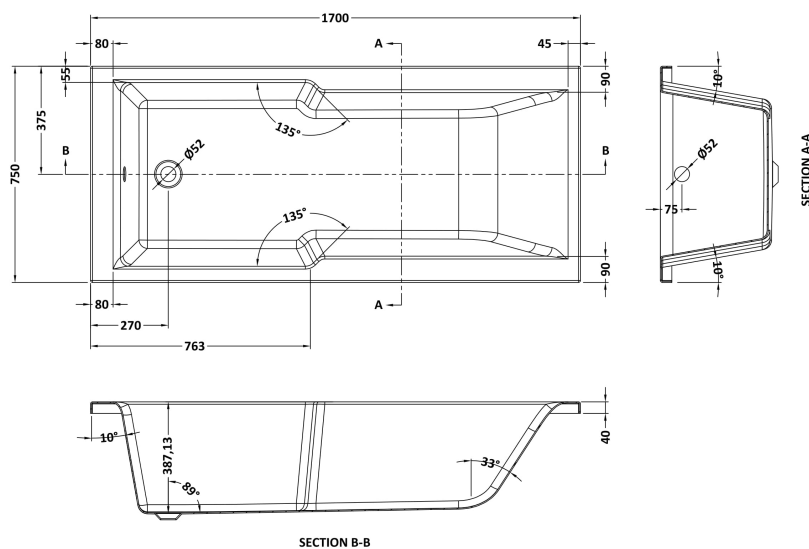

Sales Code: BMON017

Description: Square Straight Shower Bath 1700X750 El

Product Dimensions

Length (mm):	1700
Width (mm):	750
Depth (mm):	400
Nett Weight (kg):	18

Packaging Dimensions

Length (mm):	1770
Width (mm):	760
Depth (mm):	410
Gross Weight (kg):	18

Packaging Data

Box Colour:	Brown Cardboard Sleeve
Box Qty:	1
Label Size:	100 x 50
Label Colour:	White Label
Label Qty:	2

Outer Box Dimensions (If Applicable)

Length (mm):	
Width (mm):	
Height (mm):	
Gross Weight (kg):	
Barcode:	5056462687995

Product Details

Country of Origin:	Egypt
Fitting Instruction:	No
Certification:	FSC: CE:
Material Colour Reference:	European White
Product Material:	Acrylic With Eternalite
Material Thickness:	4mm
Volume (Ltr):	190L
Displaced Capacity:	120L
Leg Set Included:	Legset Included
Waste Included:	Waste Not Included
Drilled/Undrilled:	Undrilled For Taps
Includes Grips:	No Grips Supplied
Embossed:	No
No of Tapholes:	None
Anti-Slip:	No