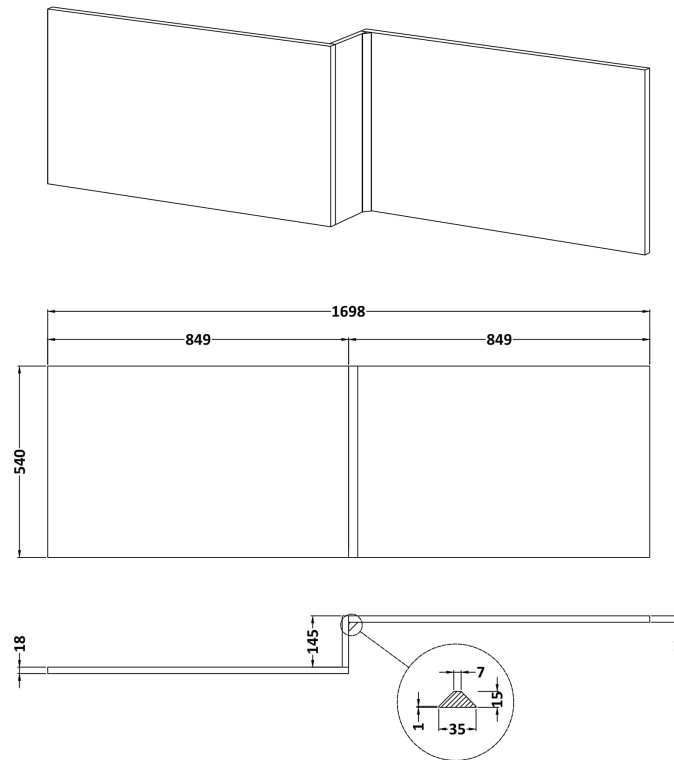

Sales Code: MOF173

Description: 1700 Square Shower Bath Front Panel

Product Dimensions

Height (mm):	540
Width (mm):	1698
Depth (mm):	163
Nett Weight (kg):	14.3

Packaging Dimensions

Height (mm):	47
Width (mm):	555
Depth (mm):	1015
Gross Weight (kg):	14.8

Packaging Data

Box Colour:	Brown Cardboard Box - Printed
Box Qty:	1
Label Size:	100 x 50
Label Colour:	White Label
Label Qty:	2

Outer Box Dimensions (If Applicable)

Height (mm):	
Width (mm):	
Depth (mm):	
Gross Weight (kg):	
Barcode:	5056211874270

Sales Code: MOF373

Description: 1700 Square Shower Bath Front Panel

Product Dimensions

Height (mm):	540
Width (mm):	1698
Depth (mm):	163
Nett Weight (kg):	14.3

Packaging Dimensions

Height (mm):	47
Width (mm):	555
Depth (mm):	1015
Gross Weight (kg):	14.8

Sales Code: MOF273

Description: 1700 Square Shower Bath Front Panel

Product Dimensions

Height (mm):	540
Width (mm):	1698
Depth (mm):	163
Nett Weight (kg):	14.3

Packaging Dimensions

Height (mm):	47
Width (mm):	555
Depth (mm):	1015
Gross Weight (kg):	14.8