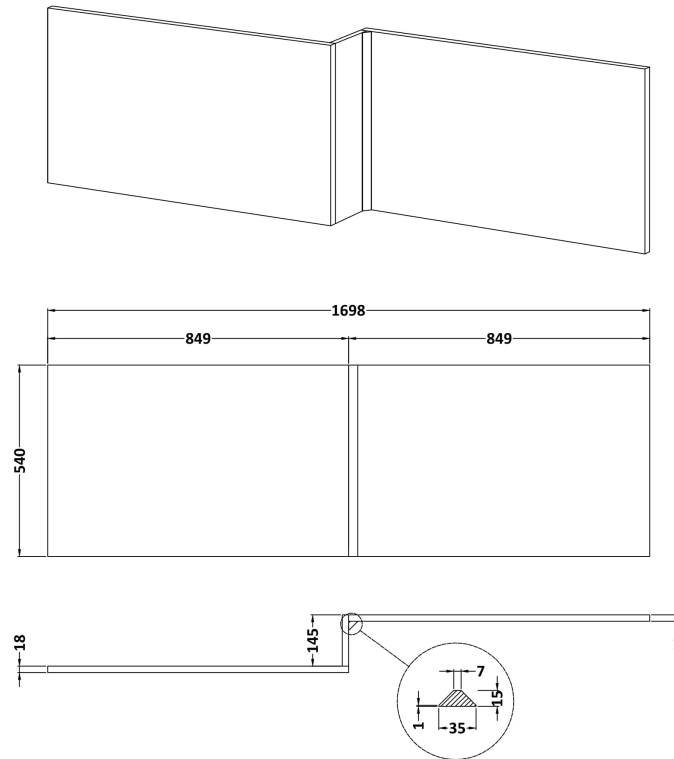

Sales Code: MOF173

Description: 1700 Square Shower Bath Front Panel

Product Dimensions

Height (mm):	540
Width (mm):	1698
Depth (mm):	163
Nett Weight (kg):	14.3

Packaging Dimensions

Height (mm):	47
Width (mm):	555
Depth (mm):	1015
Gross Weight (kg):	14.8

Packaging Data

Box Colour:	Brown Cardboard Box - Printed
Box Qty:	1
Label Size:	100 x 50
Label Colour:	White Label
Label Qty:	2

Outer Box Dimensions (If Applicable)

Height (mm):	
Width (mm):	
Depth (mm):	
Gross Weight (kg):	
Barcode:	5056211874270

Sales Code: MOF373

Description: 1700 Square Shower Bath Front Panel

Product Dimensions

Height (mm):	540
Width (mm):	1698
Depth (mm):	163
Nett Weight (kg):	14.3

Packaging Dimensions

Height (mm):	47
Width (mm):	555
Depth (mm):	1015
Gross Weight (kg):	14.8

Sales Code: MOF273

Description: 1700 Square Shower Bath Front Panel

Product Dimensions

Height (mm):	540
Width (mm):	1698
Depth (mm):	163
Nett Weight (kg):	14.3

Packaging Dimensions

Height (mm):	47
Width (mm):	555
Depth (mm):	1015
Gross Weight (kg):	14.8