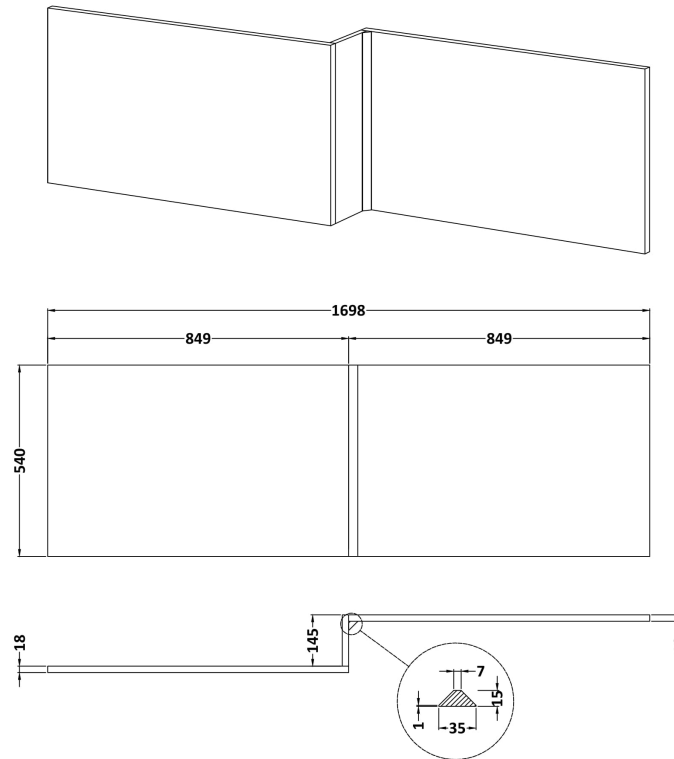

Sales Code: MOF173

Description: 1700 Square Shower Bath Front Panel

Product Dimensions

Height (mm):	540
Width (mm):	1698
Depth (mm):	163
Nett Weight (kg):	14.3

Packaging Dimensions

Height (mm):	47
Width (mm):	555
Depth (mm):	1015
Gross Weight (kg):	14.8

Sales Code: MOF373

Description: 1700 Square Shower Bath Front Panel

Product Dimensions

Height (mm):	540
Width (mm):	1698
Depth (mm):	163
Nett Weight (kg):	14.3

Packaging Dimensions

Height (mm):	47
Width (mm):	555
Depth (mm):	1015
Gross Weight (kg):	14.8

Packaging Data

Box Colour:	Brown Cardboard Box - Printed
Box Qty:	1
Label Size:	100 x 50
Label Colour:	White Label
Label Qty:	2

Outer Box Dimensions (If Applicable)

Height (mm):	
Width (mm):	
Depth (mm):	
Gross Weight (kg):	
Barcode:	5056211874256

Sales Code: MOF273

Description: 1700 Square Shower Bath Front Panel

Product Dimensions

Height (mm):	540
Width (mm):	1698
Depth (mm):	163
Nett Weight (kg):	14.3

Packaging Dimensions

Height (mm):	47
Width (mm):	555
Depth (mm):	1015
Gross Weight (kg):	14.8