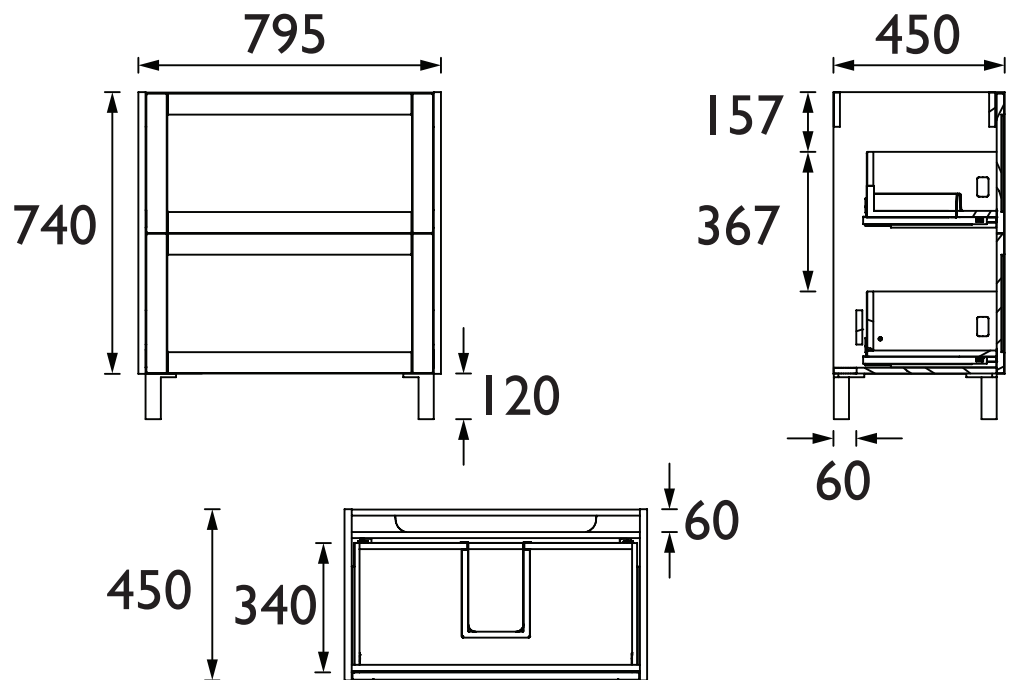

LYDG8034

LYNTON Furniture Range

Lynton 800mm Freestanding - Dove Grey

Specification

Main Construction Material:	MDF and MFC
Finish:	Dove Grey
Weight (kg):	35.2
Height (mm):	860
Width (mm):	795
Depth (mm):	450
Assembly Required:	No
What's Included?:	1 x Vanity Unit 4 x Plastic Legs 16 x Leg Screws 1 x Fitting Instructions

Dimensions (measurements in mm)

TECHNICAL DATA SHEET

HERITAGE[®]

BATHROOMS

DI