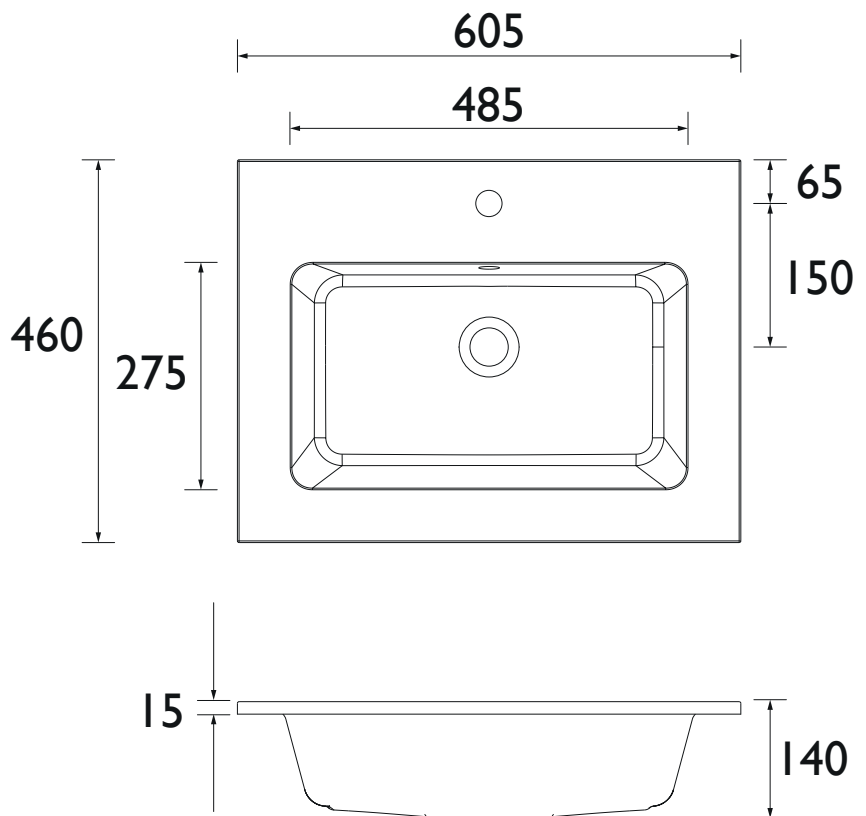

PLYW05 I

LYNTON Sanitaryware Range

Lynton 600mm Sit on Basin ITH

Specification

Main Construction Material:	Cast Resin
Plumbing System Suitability:	Suitable for all plumbing systems
Finish:	White
Number of Tap Holes:	1
Weight (kg):	19.1
Weight Including Packaging (kg):	21.1
Assembly Required:	No
What's Included?:	1x Basin, 1x Overflow Kit with separate instructions, 1x Fitting Instructions

LYMB6034 - Midnight Blue
LYCG6034 - Classic Green
LYDG6034 - Dove Grey

Dimensions (measurements in mm)

TECHNICAL DATA SHEET

HERITAGE[®]

BATHROOMS

DI