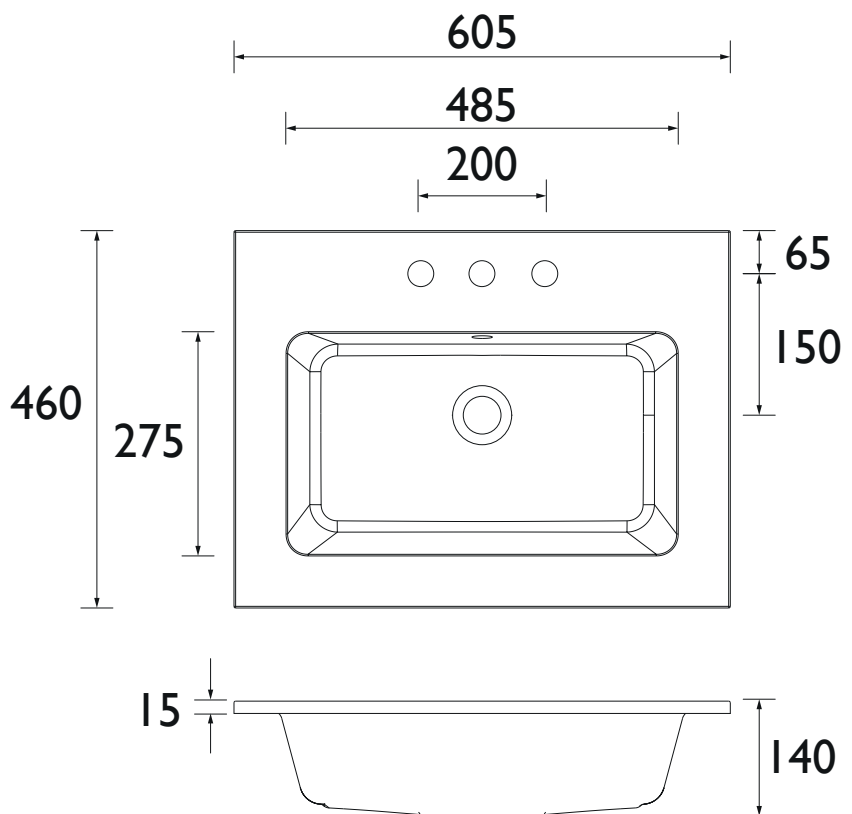

### Specification

|                                  |   |
|----------------------------------|---|
| Main Construction Material:      | Cast Resin  |
| Plumbing System Suitability:     | Suitable for all plumbing systems   |
| Finish:                          | White   |
| Number of Tap Holes:             | 3   |
| Inlet Centres (mm):              | 200   |
| Weight (kg):                     | 19.1  |
| Weight Including Packaging (kg): | 21.1  |
| Assembly Required:               | No  |
| What's Included?:                | 1x Basin, 1x Overflow Kit with separate instructions, 1x Fitting Instructions |

### Dimensions (measurements in mm)